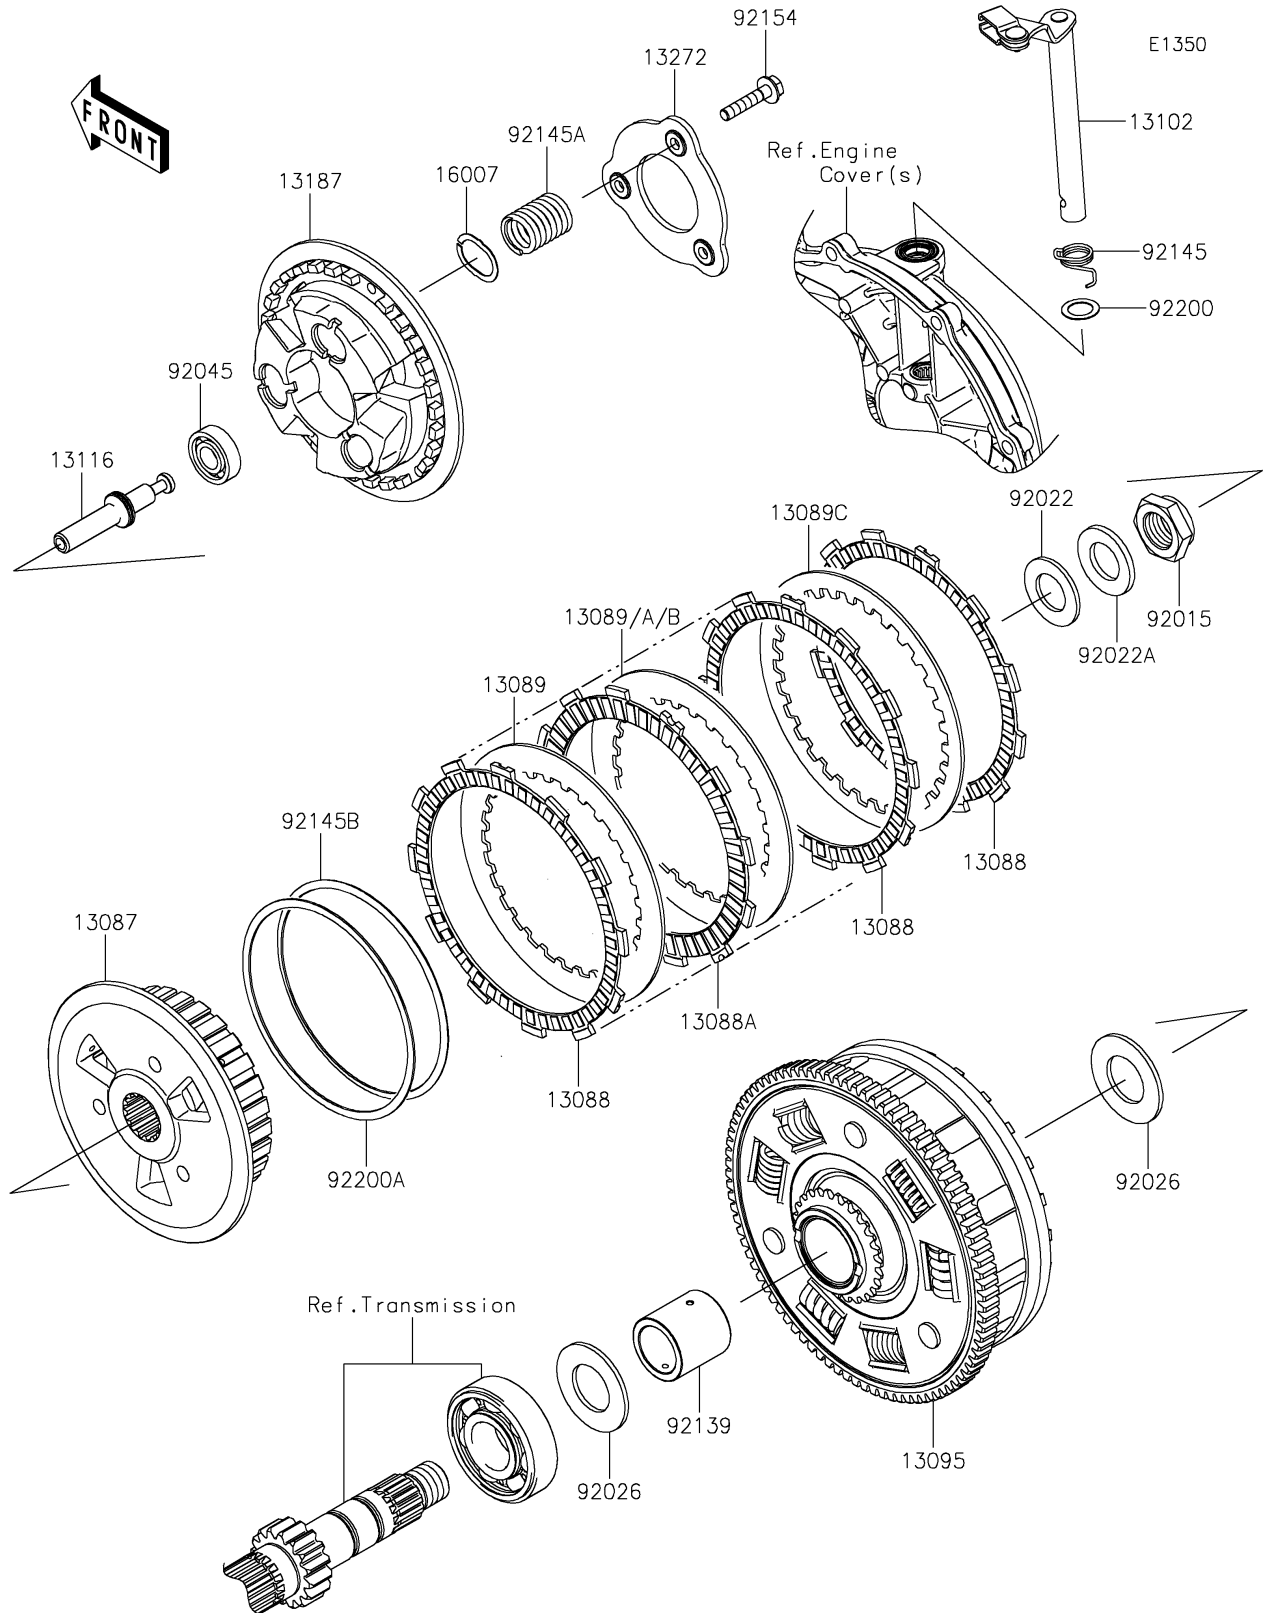

2024 Ninja 650

PARTS DIAGRAM

Clutch

Kawasaki

Let the Good Times Roll®

2024 Ninja 650

PARTS LIST

Clutch

ITEM NAME

PART NUMBER

QUANTITY
