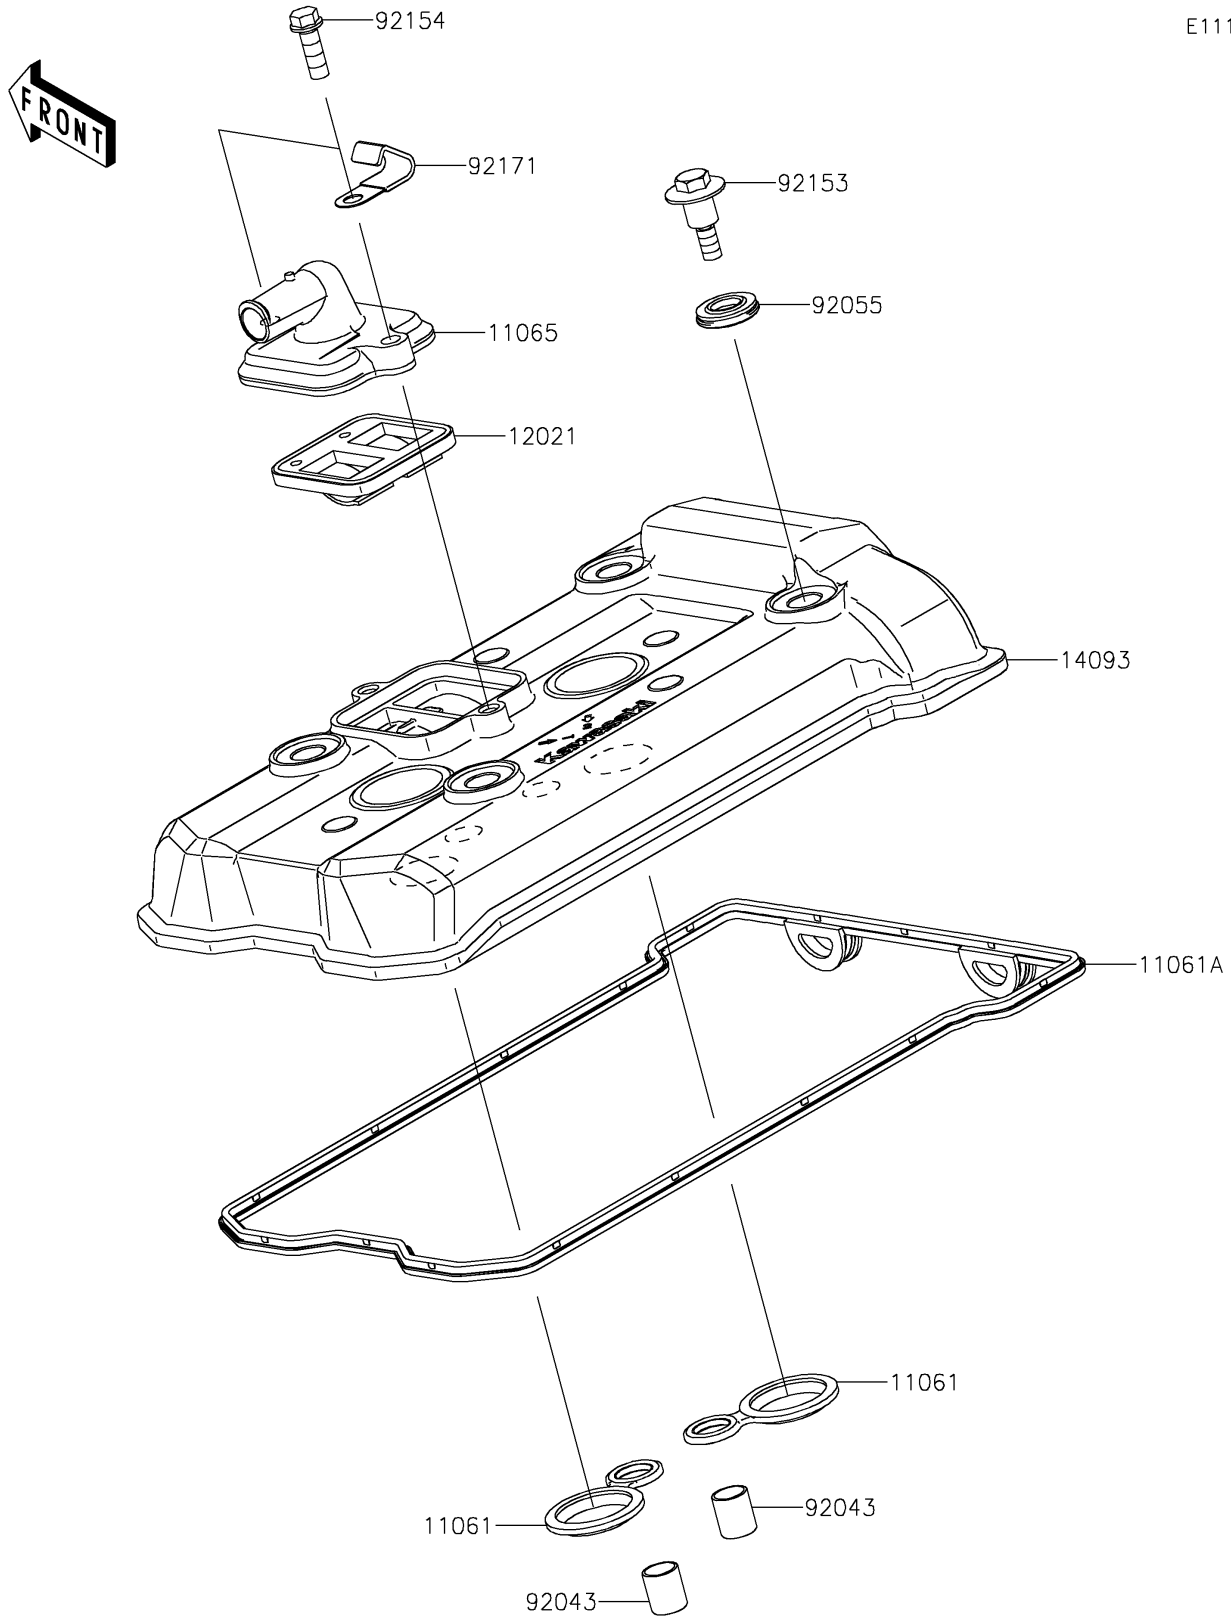

2024 Ninja 650

PARTS DIAGRAM

Cylinder Head Cover

E1112

2024 Ninja 650

PARTS LIST

Cylinder Head Cover

ITEM NAME

PART NUMBER

QUANTITY
