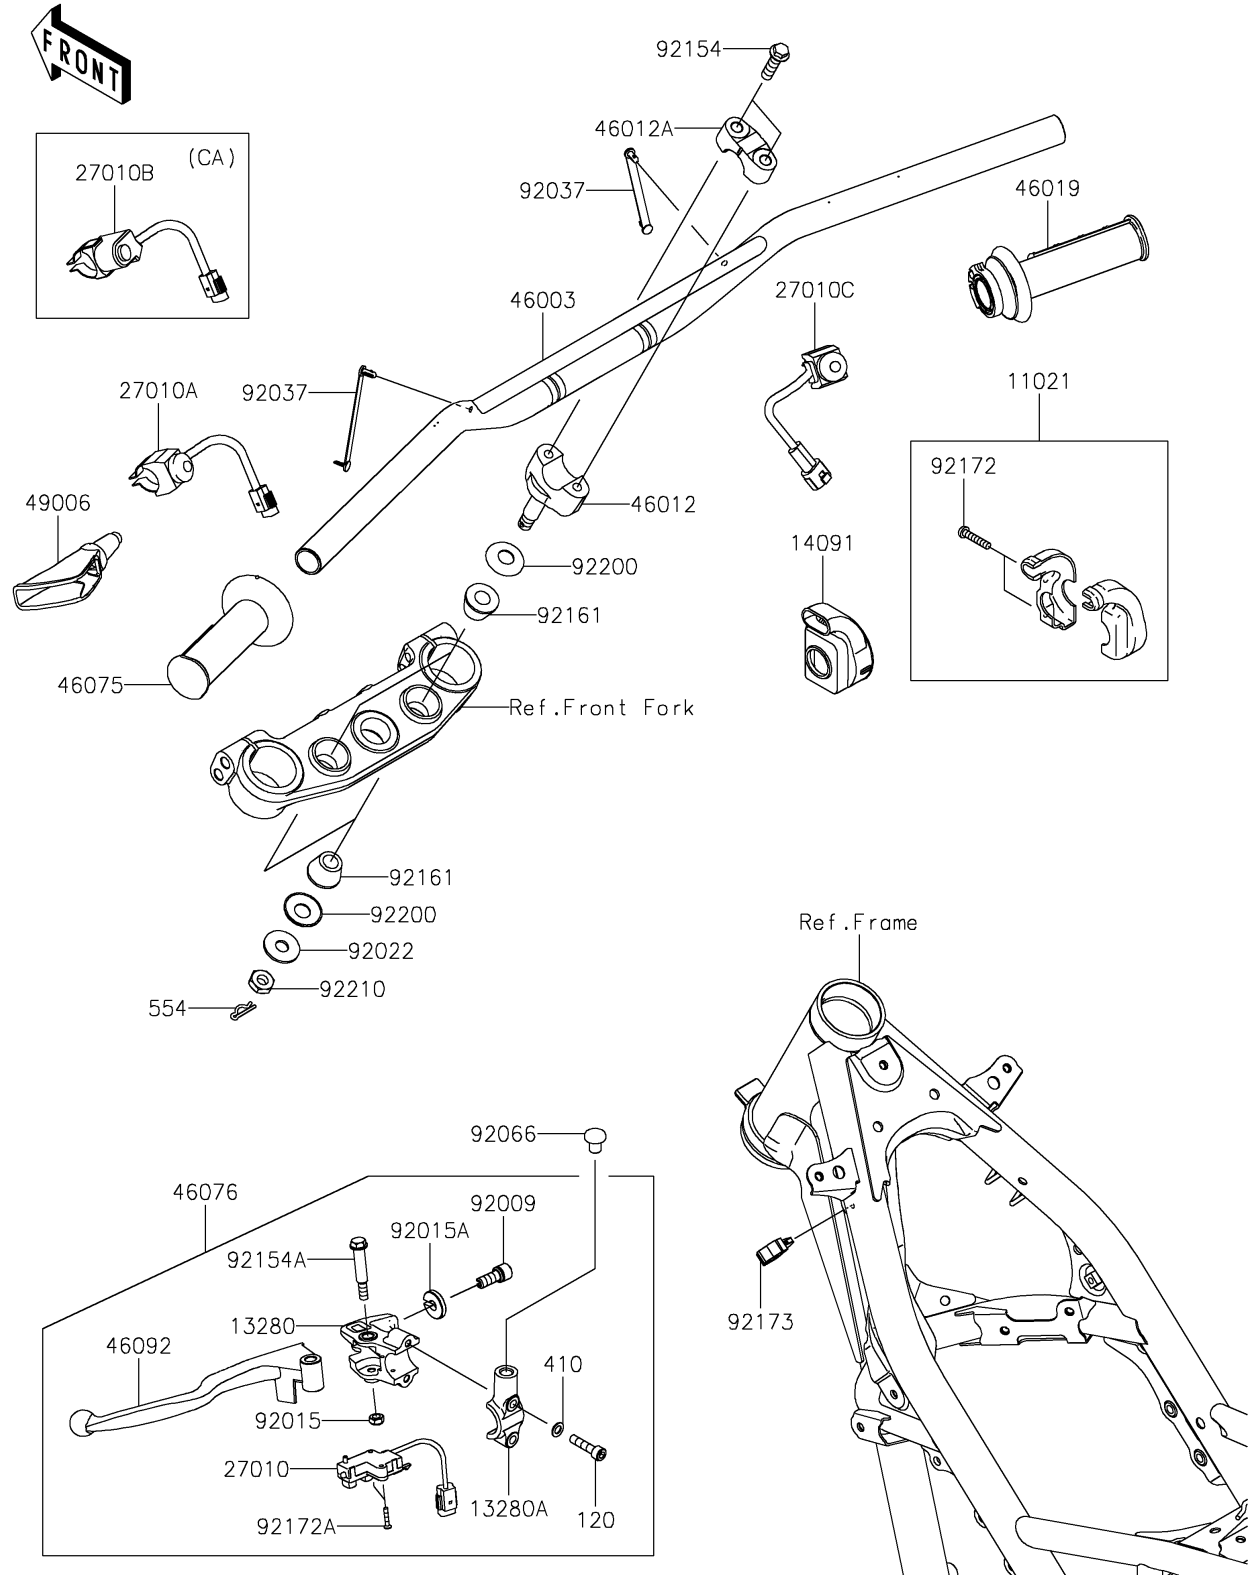

2023 KLX[®]230R S

PARTS DIAGRAM

Handlebar

F2310

2023 KLX[®] 230R S

PARTS LIST

Handlebar

Kawasaki

Let the Good Times Roll[®]

ITEM NAME

PART NUMBER

QUANTITY
