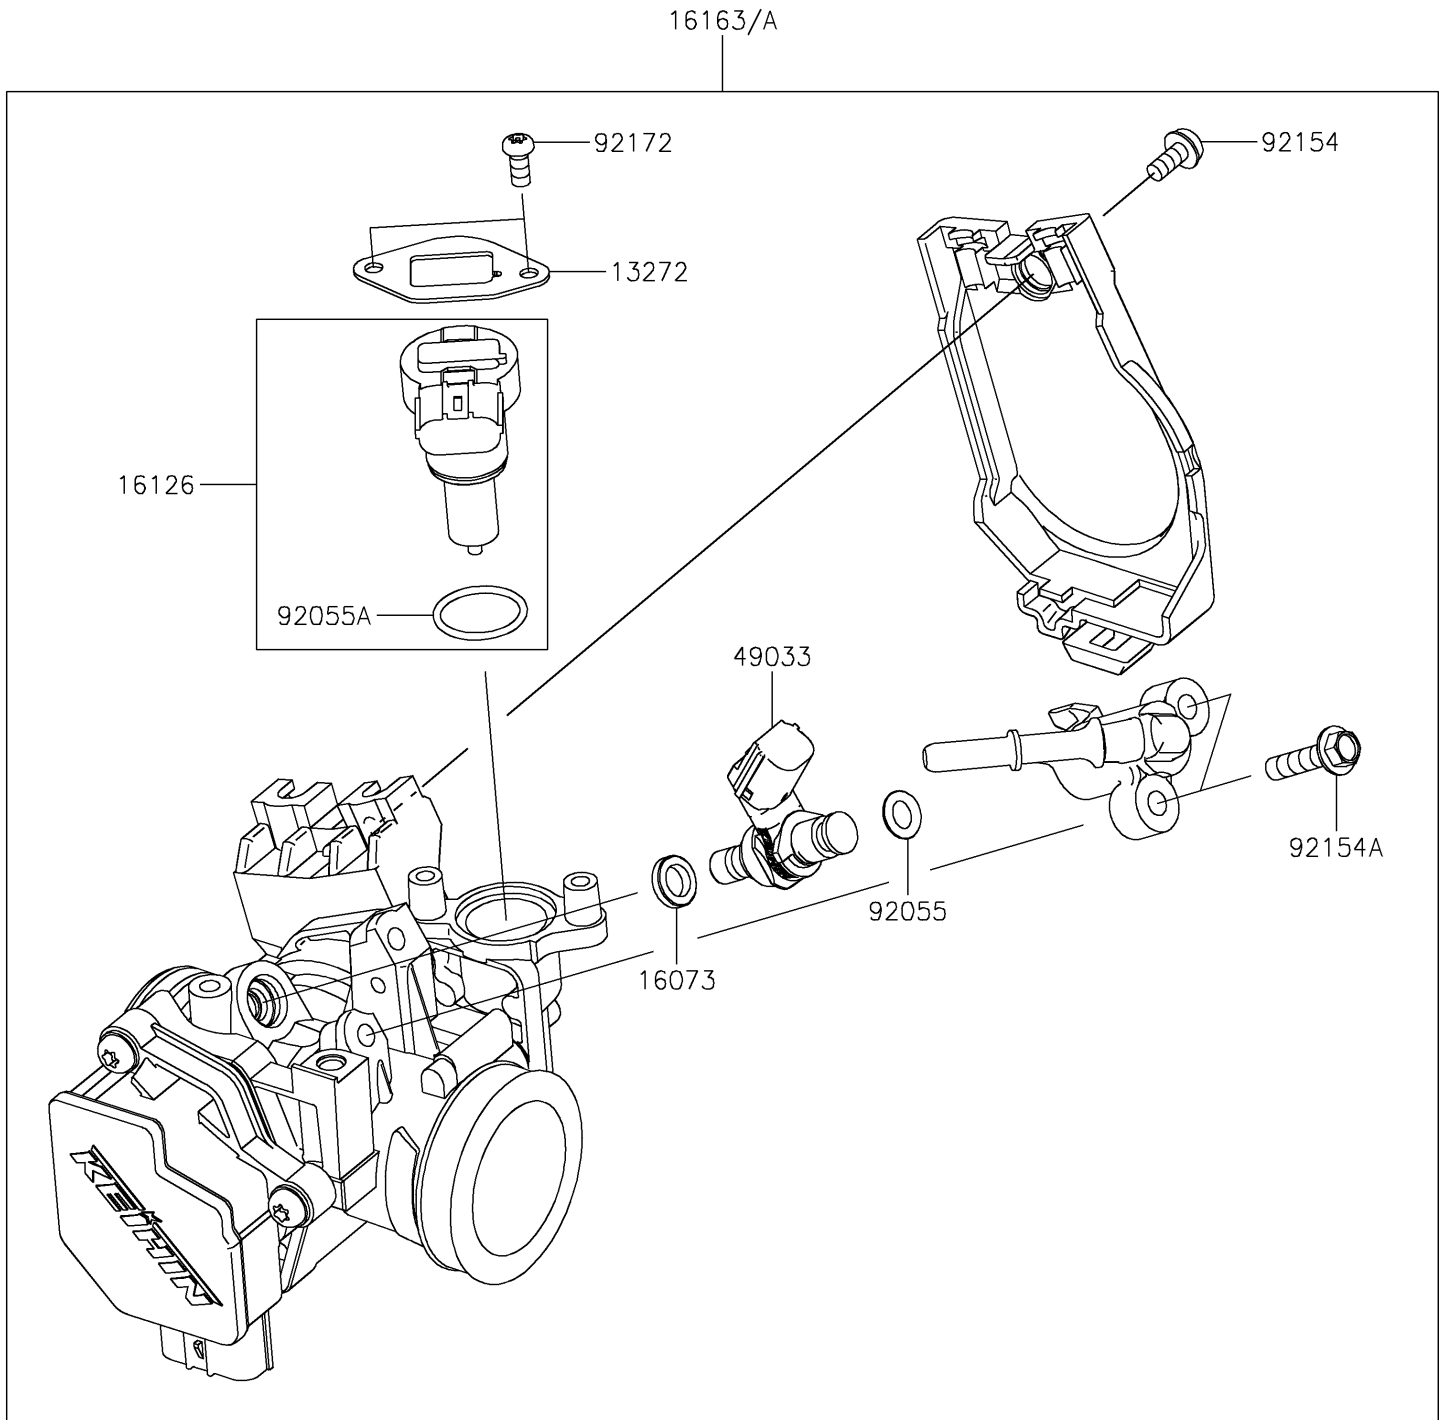

2023 KLX[®] 230R S

PARTS DIAGRAM

Throttle

E1510

2023 KLX[®] 230R S

PARTS LIST

Throttle

ITEM NAME

PART NUMBER

QUANTITY
