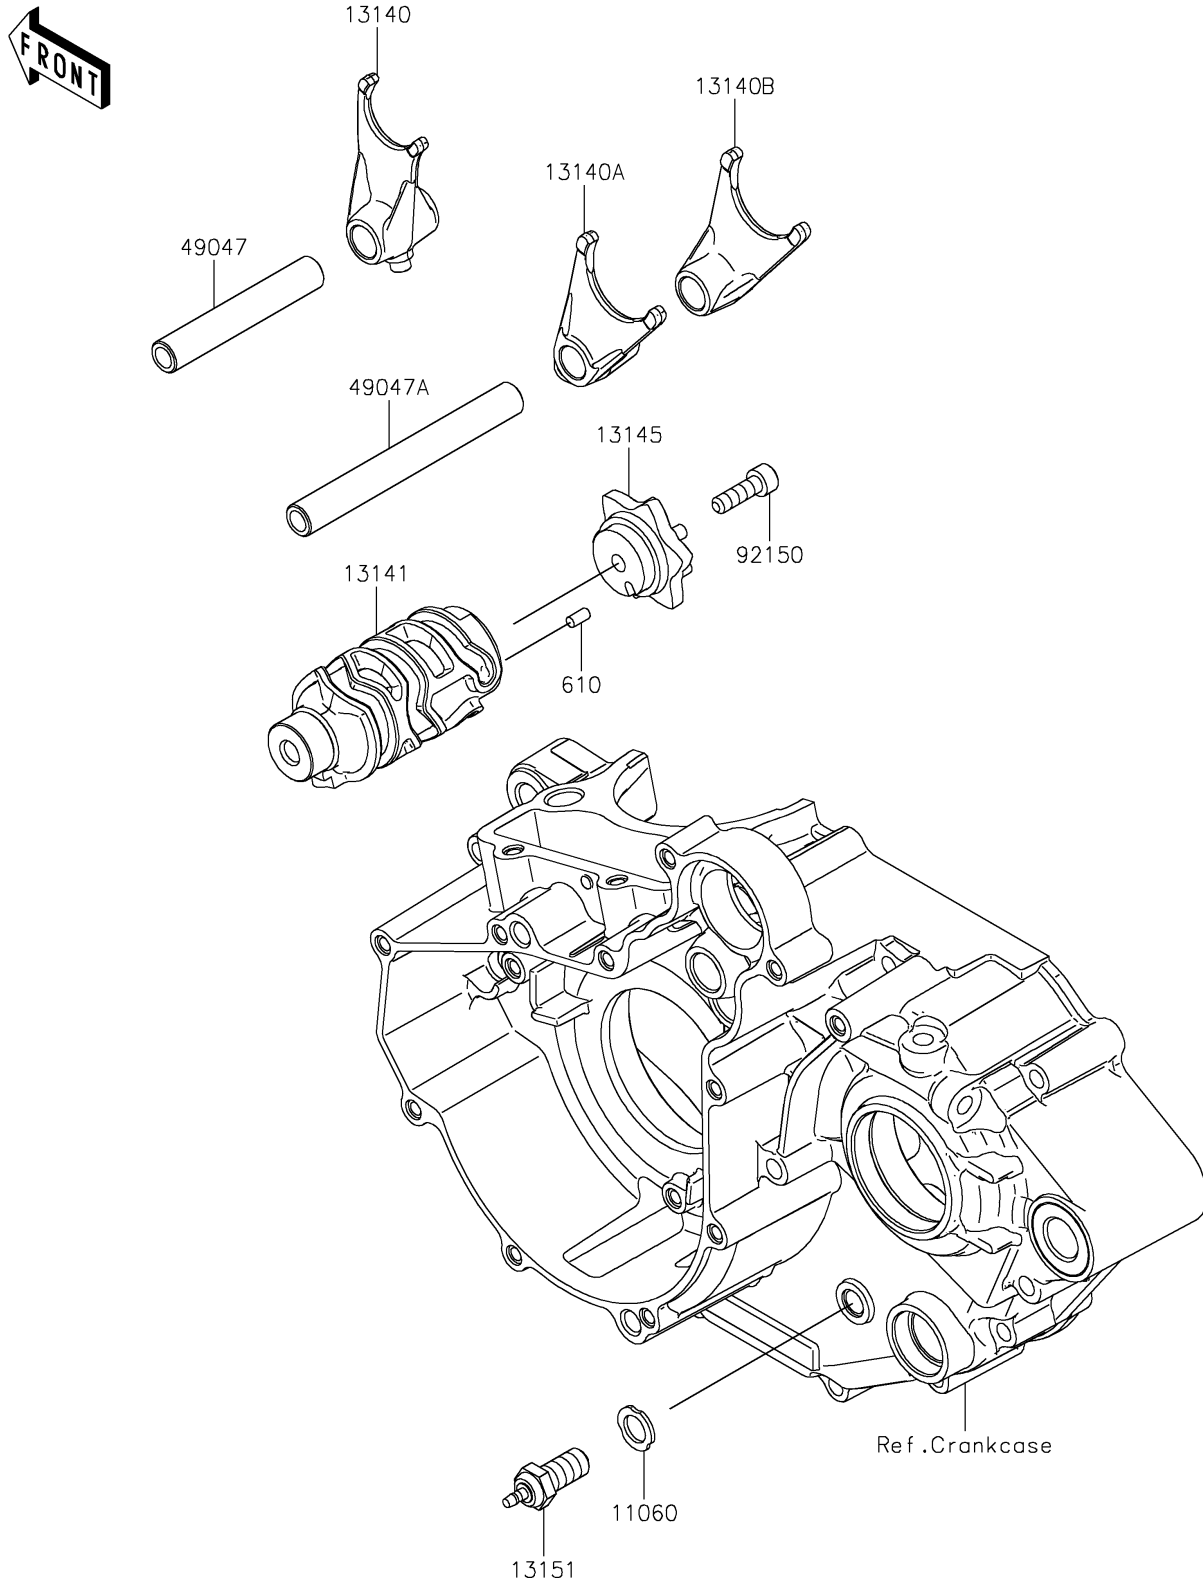

2023 KLX[®] 230R S

PARTS DIAGRAM

Gear Change Drum/Shift Fork(s)

E1362

2023 KLX[®] 230R S

PARTS LIST

Gear Change Drum/Shift Fork(s)

ITEM NAME

PART NUMBER

QUANTITY
