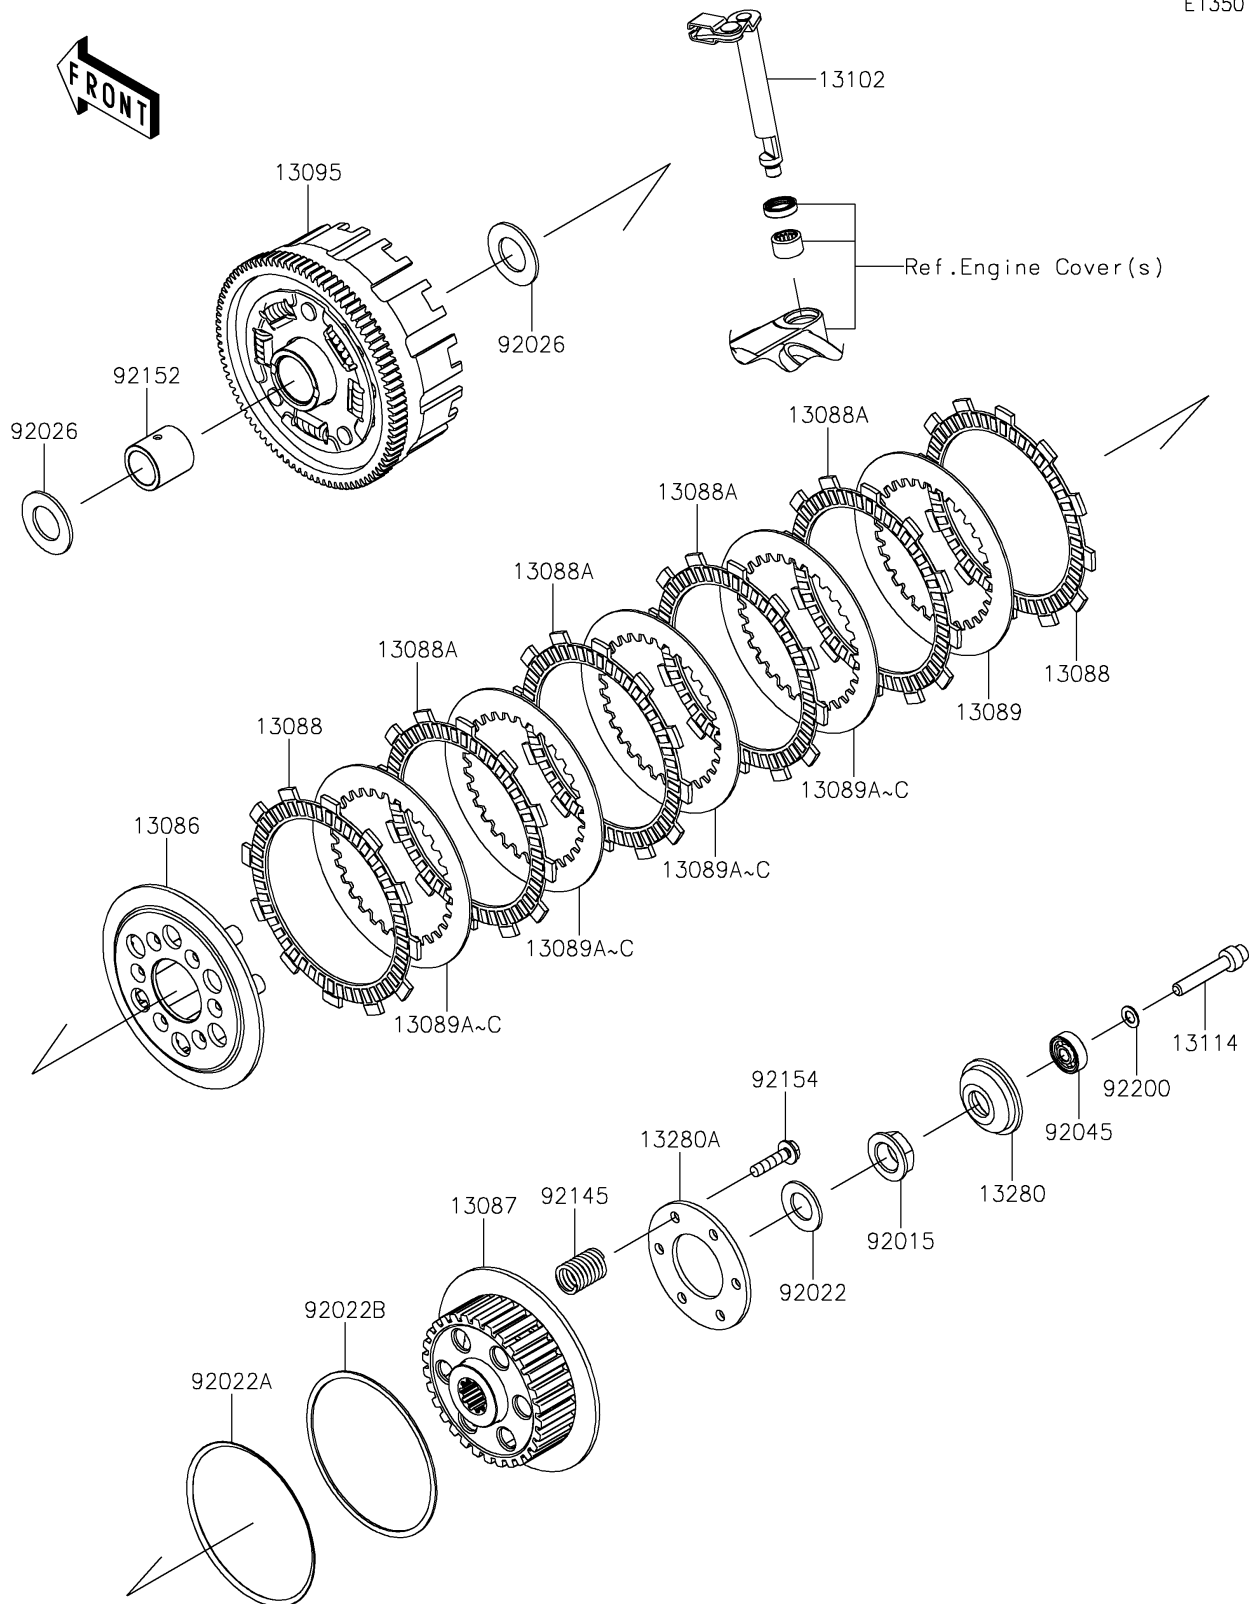

2023 KLX[®]230R S

PARTS DIAGRAM

Clutch

E1350

2023 KLX[®] 230R S

PARTS LIST

Clutch

ITEM NAME

PART NUMBER

QUANTITY
