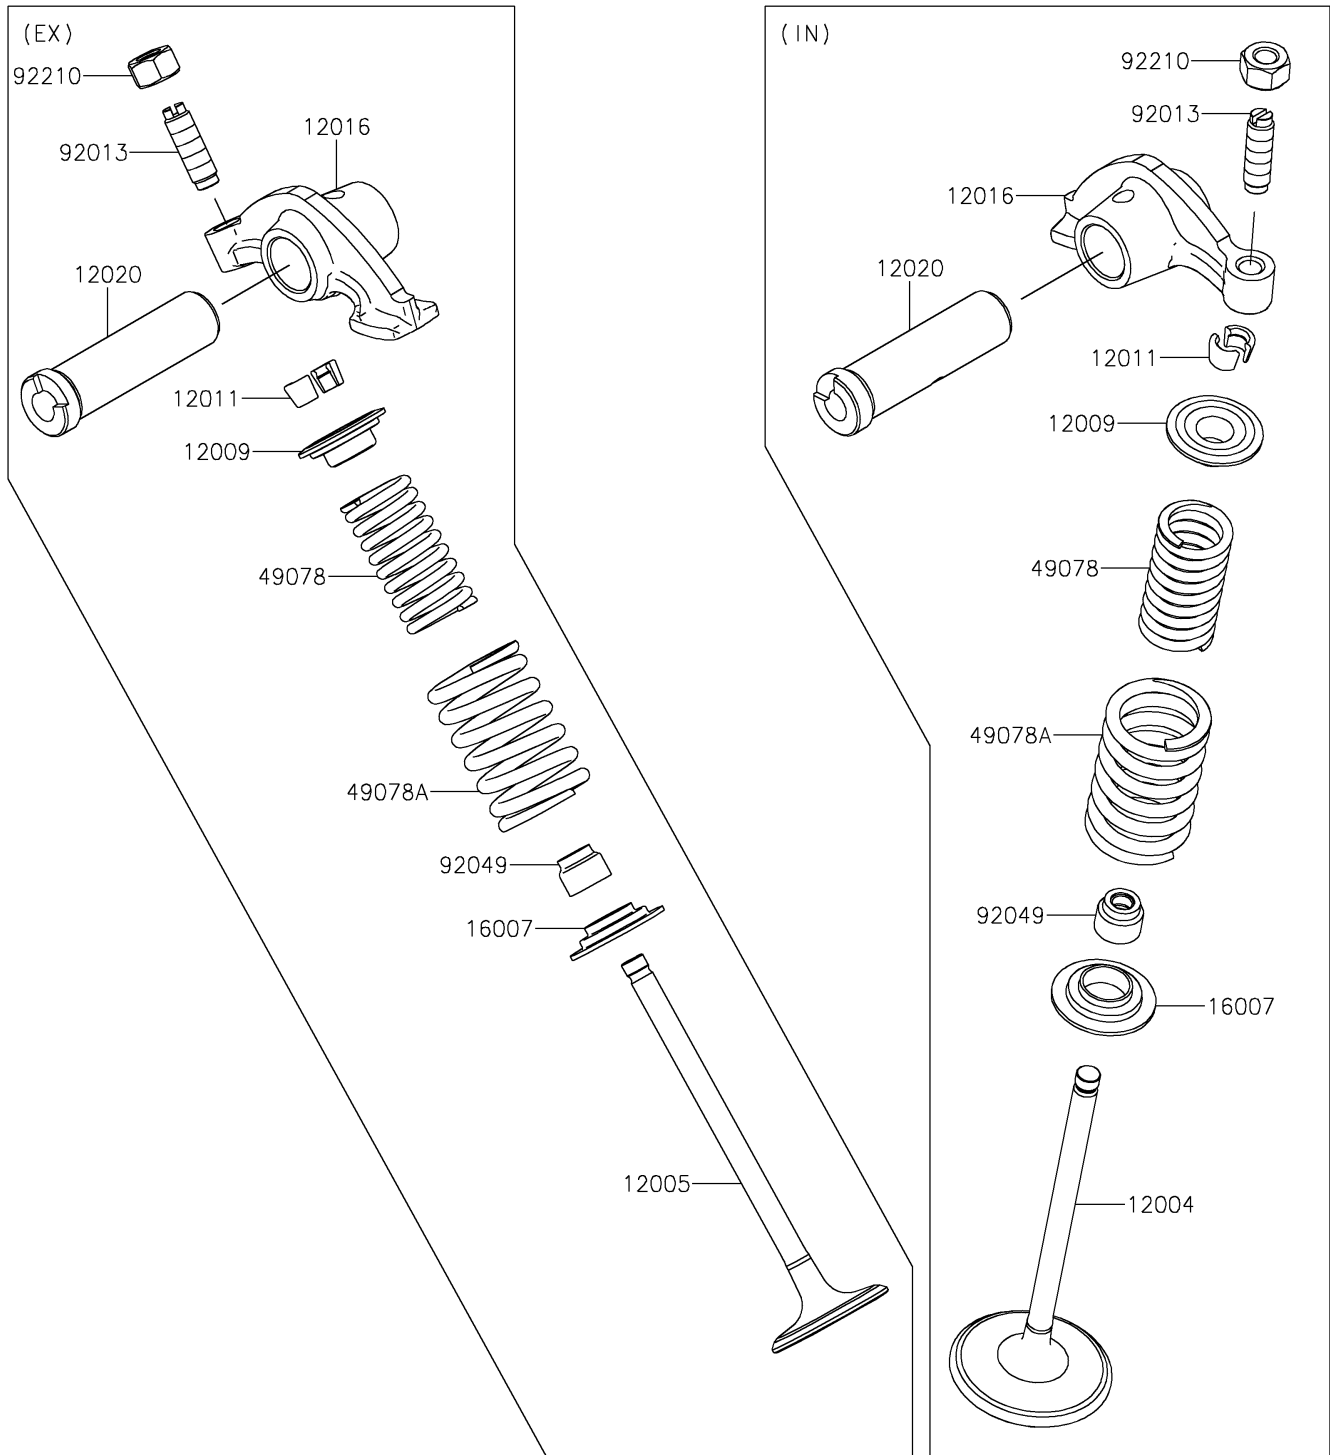

2023 KLX®230R S

PARTS DIAGRAM

Valve(s)

E1210