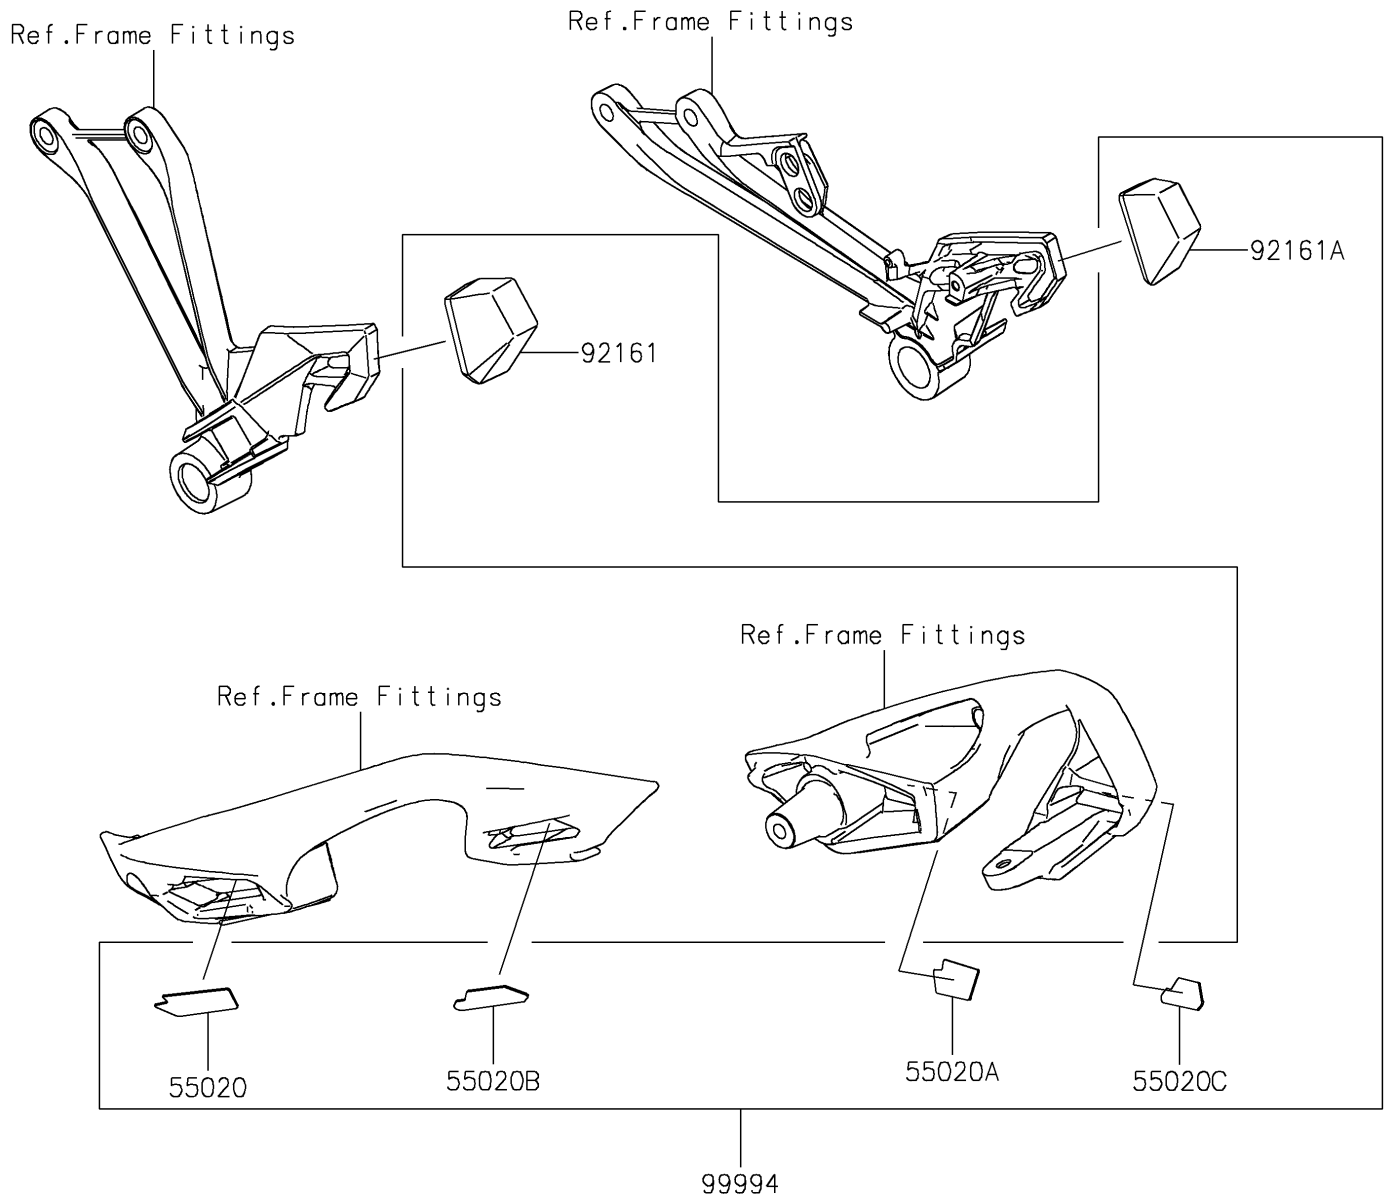

2024 Ninja 1000SX

PARTS DIAGRAM

Accessory(Bag Fitting Kit)

F2910D

2024 Ninja 1000SX

PARTS LIST

Accessory(Bag Fitting Kit)

ITEM NAME

PART NUMBER

QUANTITY
