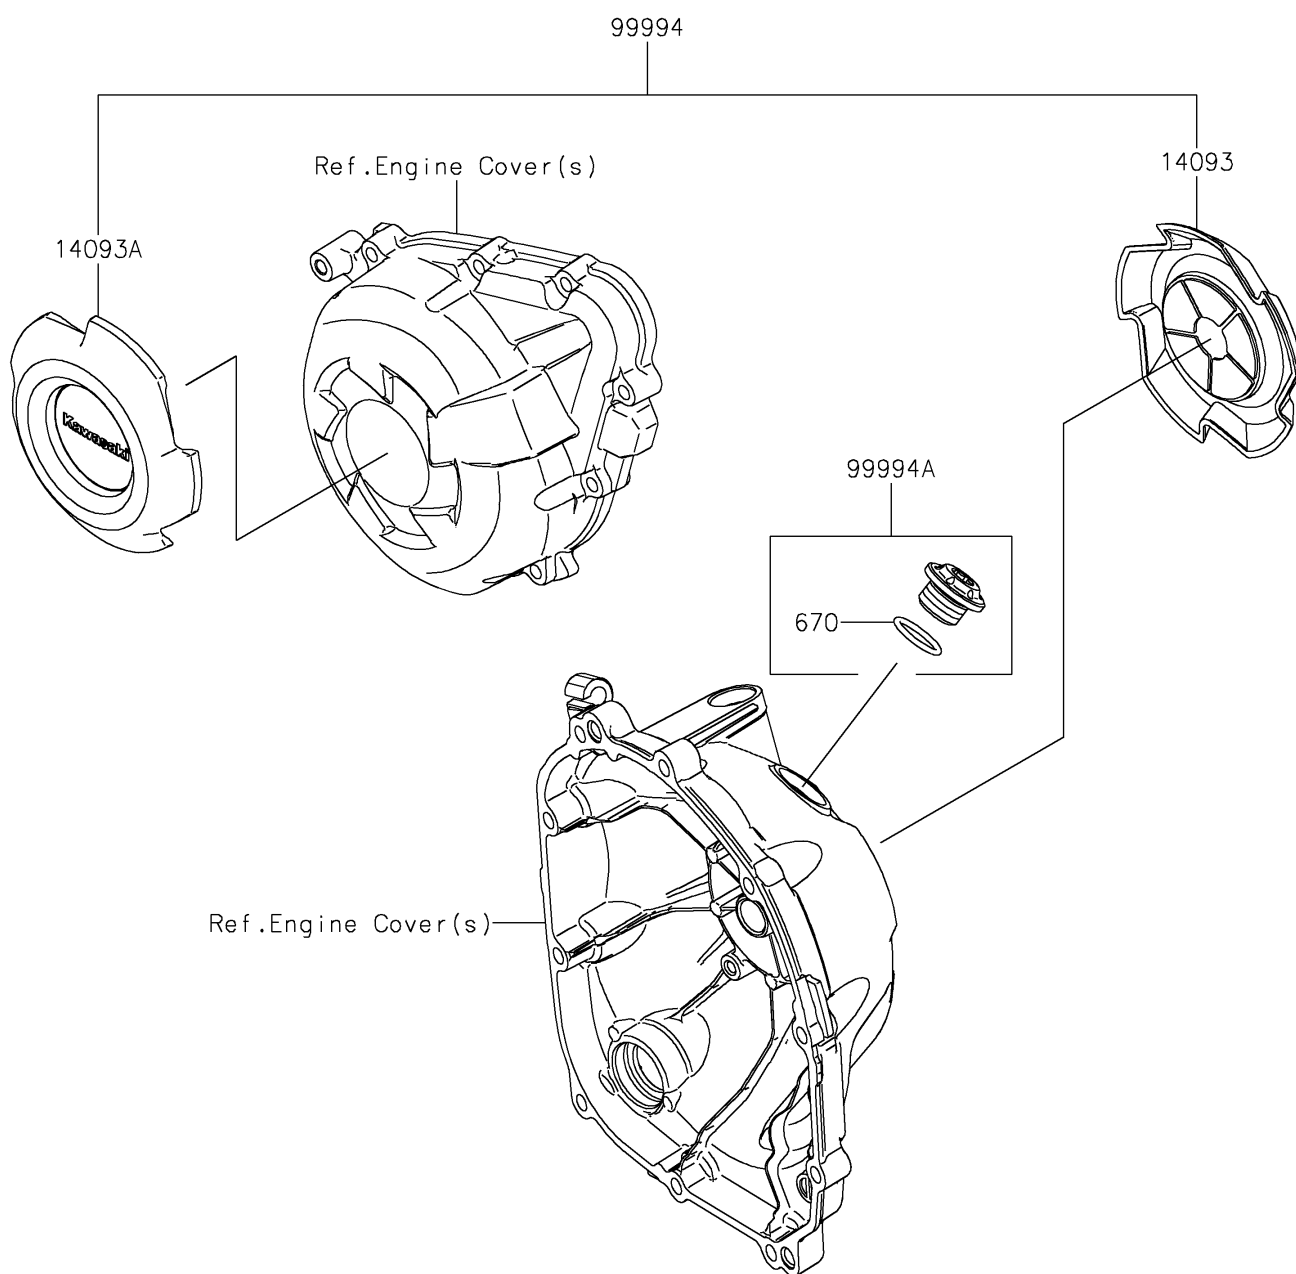

# 2024 Ninja 1000SX

## PARTS DIAGRAM

### Accessory(ENG. Cover Ring and Cap)

F2910

## PARTS LIST

Accessory(ENG. Cover Ring and Cap)

**ITEM NAME**

**PART NUMBER**

**QUANTITY**

---