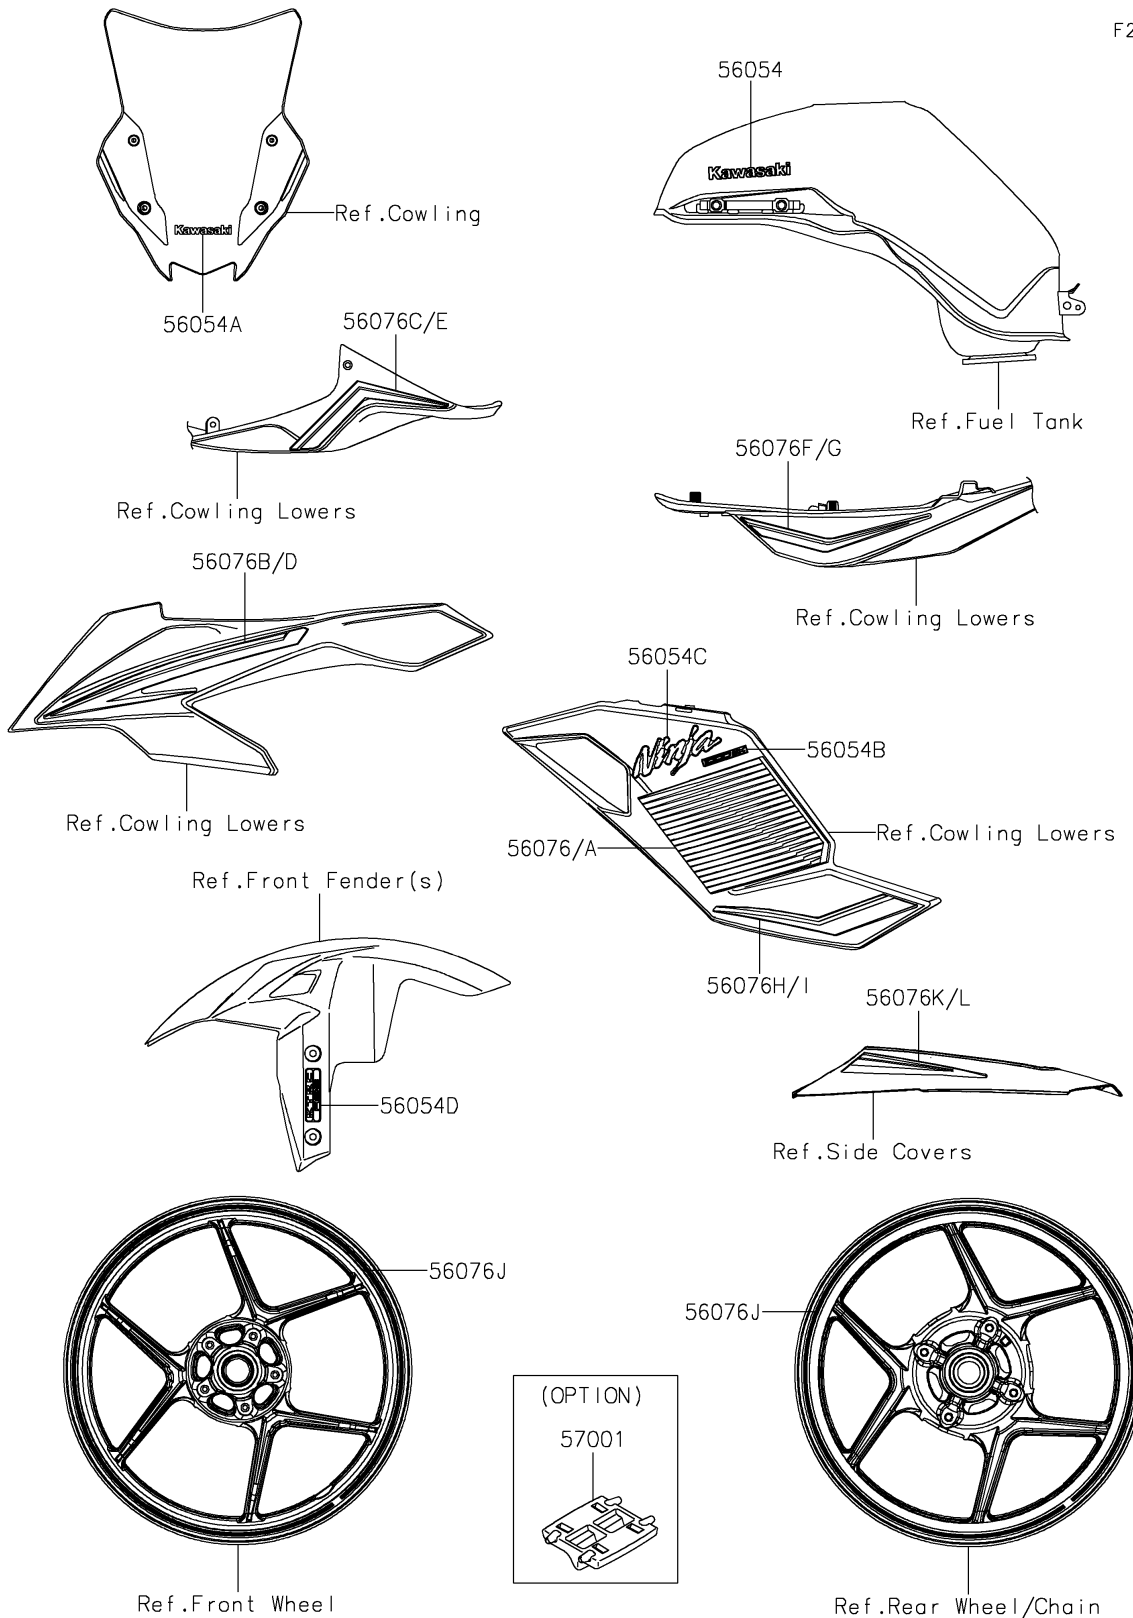

2024 Ninja 1000SX

PARTS DIAGRAM

Decals(Red)(KPFAN)(CN)

F2861C

2024 Ninja 1000SX

PARTS LIST

Decals(Red)(KPFAN)(CN)

ITEM NAME

PART NUMBER

QUANTITY
