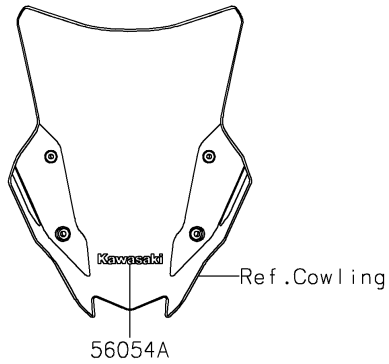

2023 Ninja® 1000SX

PARTS DIAGRAM

Decals(Gray)(KNFAL)(CA)

Kawasaki

Let the Good Times Roll®

F2861B

2023 Ninja® 1000SX

PARTS LIST

Decals(Gray)(KNFAL)(CA)

ITEM NAME	PART NUMBER	QUANTITY
MARK,KAWASAKI (Ref # 56054)	56054-1358	2
MARK,WINDSHIELD,KAWASAKI (Ref # 56054A)	56054-2185	1
MARK,SIDE COWL.,1000SX,3D (Ref # 56054B)	56054-2651	2
MARK,SIDE COWL.,NINJA (Ref # 56054C)	56054-2842	2
MARK,FR FENDER,KTRC ABS (Ref # 56054D)	56054-2997	2
PATTERN,WHEEL,RED,4X1353 (Ref # 56075)	56075-2315	4
PATTERN,SIDE COWL.,LH,UPP (Ref # 56076)	56076-3710	1
PATTERN,SIDE COWL.,RH,UPP (Ref # 56076A)	56076-3712	1
PATTERN,UPP SIDE COWL.,LH,FR (Ref # 56076B)	56076-3716	1
PATTERN,UPP SIDE COWL.,LH,RR (Ref # 56076C)	56076-3717	1
PATTERN,UPP SIDE COWL.,RH,FR (Ref # 56076D)	56076-3718	1
PATTERN,UPP SIDE COWL.,RH,RR (Ref # 56076E)	56076-3719	1
PATTERN,MID SIDE COWL.,LH (Ref # 56076F)	56076-3720	1
PATTERN,MID SIDE COWL.,RH (Ref # 56076G)	56076-3721	1
PATTERN,SIDE COWL.,LH,LWR (Ref # 56076H)	56076-3723	1
PATTERN,SIDE COWL.,RH,LWR (Ref # 56076I)	56076-3725	1
PATTERN,TAIL COVER,LH (Ref # 56076J)	56076-3726	1
PATTERN,TAIL COVER,RH (Ref # 56076K)	56076-3727	1
RIM STRIPE APPLICATOR (Ref # 57001)	57001-1752	AR