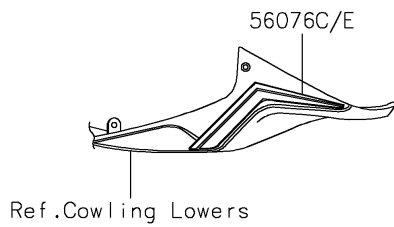

2023 Ninja® 1000SX

PARTS DIAGRAM

Decals(Gray)(KNFAL)(CA)

Kawasaki

Let the Good Times Roll®

F2861B

2023 Ninja® 1000SX

PARTS LIST

Decals(Gray)(KNFAL)(CA)

ITEM NAME	PART NUMBER	QUANTITY
MARK,KAWASAKI (Ref # 56054)	56054-1358	2
MARK,WINDSHIELD,KAWASAKI (Ref # 56054A)	56054-2185	1
MARK,SIDE COWL.,1000SX,3D (Ref # 56054B)	56054-2651	2
MARK,SIDE COWL.,NINJA (Ref # 56054C)	56054-2842	2
MARK,FR FENDER,KTRC ABS (Ref # 56054D)	56054-2997	2
PATTERN,WHEEL,RED,4X1353 (Ref # 56075)	56075-2315	4
PATTERN,SIDE COWL.,LH,UPP (Ref # 56076)	56076-3710	1
PATTERN,SIDE COWL.,RH,UPP (Ref # 56076A)	56076-3712	1
PATTERN,UPP SIDE COWL.,LH,FR (Ref # 56076B)	56076-3716	1
PATTERN,UPP SIDE COWL.,LH,RR (Ref # 56076C)	56076-3717	1
PATTERN,UPP SIDE COWL.,RH,FR (Ref # 56076D)	56076-3718	1
PATTERN,UPP SIDE COWL.,RH,RR (Ref # 56076E)	56076-3719	1
PATTERN,MID SIDE COWL.,LH (Ref # 56076F)	56076-3720	1
PATTERN,MID SIDE COWL.,RH (Ref # 56076G)	56076-3721	1
PATTERN,SIDE COWL.,LH,LWR (Ref # 56076H)	56076-3723	1
PATTERN,SIDE COWL.,RH,LWR (Ref # 56076I)	56076-3725	1
PATTERN,TAIL COVER,LH (Ref # 56076J)	56076-3726	1
PATTERN,TAIL COVER,RH (Ref # 56076K)	56076-3727	1
RIM STRIPE APPLICATOR (Ref # 57001)	57001-1752	AR