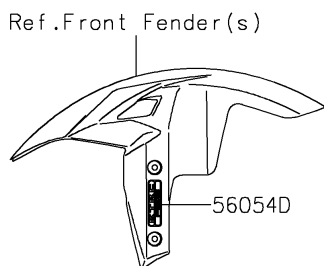

2023 Ninja® 1000SX

PARTS DIAGRAM

Decals(Gray)(KNFAL)(CA)

Kawasaki

Let the Good Times Roll®

F2861B