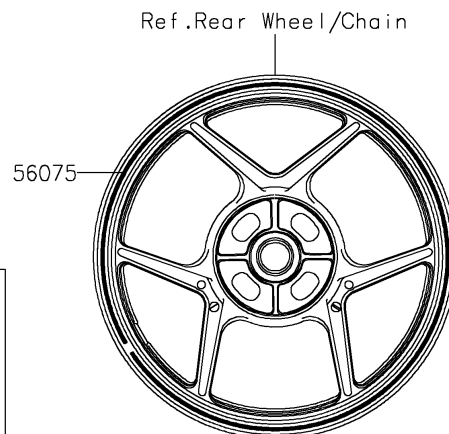

2023 Ninja® 1000SX

PARTS DIAGRAM

Decals(Gray)(KNFAL)(CA)

Kawasaki

Let the Good Times Roll®

F2861B

2023 Ninja® 1000SX

PARTS LIST

Decals(Gray)(KNFAL)(CA)

ITEM NAME	PART NUMBER	QUANTITY
MARK,KAWASAKI (Ref # 56054)	56054-1358	2
MARK,WINDSHIELD,KAWASAKI (Ref # 56054A)	56054-2185	1
MARK,SIDE COWL.,1000SX,3D (Ref # 56054B)	56054-2651	2
MARK,SIDE COWL.,NINJA (Ref # 56054C)	56054-2842	2
MARK,FR FENDER,KTRC ABS (Ref # 56054D)	56054-2997	2
PATTERN,WHEEL,RED,4X1353 (Ref # 56075)	56075-2315	4
PATTERN,SIDE COWL.,LH,UPP (Ref # 56076)	56076-3710	1
PATTERN,SIDE COWL.,RH,UPP (Ref # 56076A)	56076-3712	1
PATTERN,UPP SIDE COWL.,LH,FR (Ref # 56076B)	56076-3716	1
PATTERN,UPP SIDE COWL.,LH,RR (Ref # 56076C)	56076-3717	1
PATTERN,UPP SIDE COWL.,RH,FR (Ref # 56076D)	56076-3718	1
PATTERN,UPP SIDE COWL.,RH,RR (Ref # 56076E)	56076-3719	1
PATTERN,MID SIDE COWL.,LH (Ref # 56076F)	56076-3720	1
PATTERN,MID SIDE COWL.,RH (Ref # 56076G)	56076-3721	1
PATTERN,SIDE COWL.,LH,LWR (Ref # 56076H)	56076-3723	1
PATTERN,SIDE COWL.,RH,LWR (Ref # 56076I)	56076-3725	1
PATTERN,TAIL COVER,LH (Ref # 56076J)	56076-3726	1
PATTERN,TAIL COVER,RH (Ref # 56076K)	56076-3727	1
RIM STRIPE APPLICATOR (Ref # 57001)	57001-1752	AR