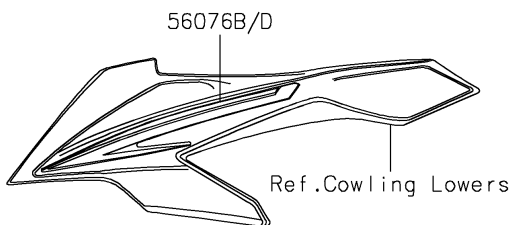

2023 Ninja® 1000SX

PARTS DIAGRAM

Decals(Gray)(KNFAL)(CA)

Kawasaki

Let the Good Times Roll®

F2861B

2023 Ninja® 1000SX

PARTS LIST

Decals(Gray)(KNFAL)(CA)

ITEM NAME	PART NUMBER	QUANTITY
MARK,KAWASAKI (Ref # 56054)	56054-1358	2
MARK,WINDSHIELD,KAWASAKI (Ref # 56054A)	56054-2185	1
MARK,SIDE COWL.,1000SX,3D (Ref # 56054B)	56054-2651	2
MARK,SIDE COWL.,NINJA (Ref # 56054C)	56054-2842	2
MARK,FR FENDER,KTRC ABS (Ref # 56054D)	56054-2997	2
PATTERN,WHEEL,RED,4X1353 (Ref # 56075)	56075-2315	4
PATTERN,SIDE COWL.,LH,UPP (Ref # 56076)	56076-3710	1
PATTERN,SIDE COWL.,RH,UPP (Ref # 56076A)	56076-3712	1
PATTERN,UPP SIDE COWL.,LH,FR (Ref # 56076B)	56076-3716	1
PATTERN,UPP SIDE COWL.,LH,RR (Ref # 56076C)	56076-3717	1
PATTERN,UPP SIDE COWL.,RH,FR (Ref # 56076D)	56076-3718	1
PATTERN,UPP SIDE COWL.,RH,RR (Ref # 56076E)	56076-3719	1
PATTERN,MID SIDE COWL.,LH (Ref # 56076F)	56076-3720	1
PATTERN,MID SIDE COWL.,RH (Ref # 56076G)	56076-3721	1
PATTERN,SIDE COWL.,LH,LWR (Ref # 56076H)	56076-3723	1
PATTERN,SIDE COWL.,RH,LWR (Ref # 56076I)	56076-3725	1
PATTERN,TAIL COVER,LH (Ref # 56076J)	56076-3726	1
PATTERN,TAIL COVER,RH (Ref # 56076K)	56076-3727	1
RIM STRIPE APPLICATOR (Ref # 57001)	57001-1752	AR