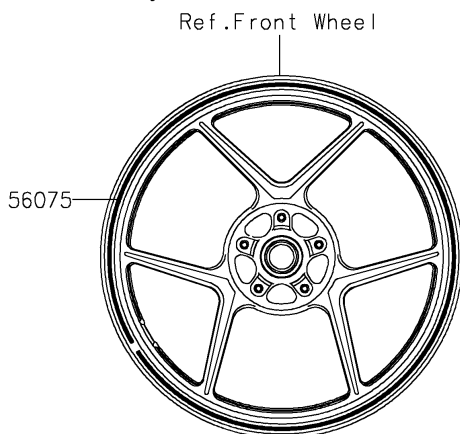

2023 Ninja® 1000SX

PARTS DIAGRAM

Decals(Gray)(KNFAL)(CA)

Kawasaki

Let the Good Times Roll®

F2861B

2023 Ninja® 1000SX

PARTS LIST

Decals(Gray)(KNFAL)(CA)

ITEM NAME	PART NUMBER	QUANTITY
MARK,KAWASAKI (Ref # 56054)	56054-1358	2
MARK,WINDSHIELD,KAWASAKI (Ref # 56054A)	56054-2185	1
MARK,SIDE COWL.,1000SX,3D (Ref # 56054B)	56054-2651	2
MARK,SIDE COWL.,NINJA (Ref # 56054C)	56054-2842	2
MARK,FR FENDER,KTRC ABS (Ref # 56054D)	56054-2997	2
PATTERN,WHEEL,RED,4X1353 (Ref # 56075)	56075-2315	4
PATTERN,SIDE COWL.,LH,UPP (Ref # 56076)	56076-3710	1
PATTERN,SIDE COWL.,RH,UPP (Ref # 56076A)	56076-3712	1
PATTERN,UPP SIDE COWL.,LH,FR (Ref # 56076B)	56076-3716	1
PATTERN,UPP SIDE COWL.,LH,RR (Ref # 56076C)	56076-3717	1
PATTERN,UPP SIDE COWL.,RH,FR (Ref # 56076D)	56076-3718	1
PATTERN,UPP SIDE COWL.,RH,RR (Ref # 56076E)	56076-3719	1
PATTERN,MID SIDE COWL.,LH (Ref # 56076F)	56076-3720	1
PATTERN,MID SIDE COWL.,RH (Ref # 56076G)	56076-3721	1
PATTERN,SIDE COWL.,LH,LWR (Ref # 56076H)	56076-3723	1
PATTERN,SIDE COWL.,RH,LWR (Ref # 56076I)	56076-3725	1
PATTERN,TAIL COVER,LH (Ref # 56076J)	56076-3726	1
PATTERN,TAIL COVER,RH (Ref # 56076K)	56076-3727	1
RIM STRIPE APPLICATOR (Ref # 57001)	57001-1752	AR