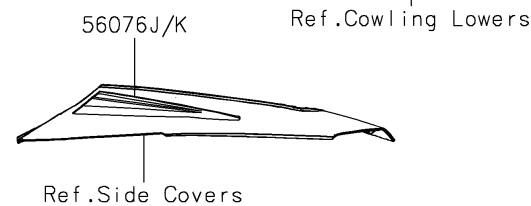

2023 Ninja® 1000SX

PARTS DIAGRAM

Decals(Gray)(KNFAL)(CA)

Kawasaki

Let the Good Times Roll®

F2861B

2023 Ninja® 1000SX

PARTS LIST

Decals(Gray)(KNFAL)(CA)

ITEM NAME	PART NUMBER	QUANTITY
MARK,KAWASAKI (Ref # 56054)	56054-1358	2
MARK,WINDSHIELD,KAWASAKI (Ref # 56054A)	56054-2185	1
MARK,SIDE COWL.,1000SX,3D (Ref # 56054B)	56054-2651	2
MARK,SIDE COWL.,NINJA (Ref # 56054C)	56054-2842	2
MARK,FR FENDER,KTRC ABS (Ref # 56054D)	56054-2997	2
PATTERN,WHEEL,RED,4X1353 (Ref # 56075)	56075-2315	4
PATTERN,SIDE COWL.,LH,UPP (Ref # 56076)	56076-3710	1
PATTERN,SIDE COWL.,RH,UPP (Ref # 56076A)	56076-3712	1
PATTERN,UPP SIDE COWL.,LH,FR (Ref # 56076B)	56076-3716	1
PATTERN,UPP SIDE COWL.,LH,RR (Ref # 56076C)	56076-3717	1
PATTERN,UPP SIDE COWL.,RH,FR (Ref # 56076D)	56076-3718	1
PATTERN,UPP SIDE COWL.,RH,RR (Ref # 56076E)	56076-3719	1
PATTERN,MID SIDE COWL.,LH (Ref # 56076F)	56076-3720	1
PATTERN,MID SIDE COWL.,RH (Ref # 56076G)	56076-3721	1
PATTERN,SIDE COWL.,LH,LWR (Ref # 56076H)	56076-3723	1
PATTERN,SIDE COWL.,RH,LWR (Ref # 56076I)	56076-3725	1
PATTERN,TAIL COVER,LH (Ref # 56076J)	56076-3726	1
PATTERN,TAIL COVER,RH (Ref # 56076K)	56076-3727	1
RIM STRIPE APPLICATOR (Ref # 57001)	57001-1752	AR