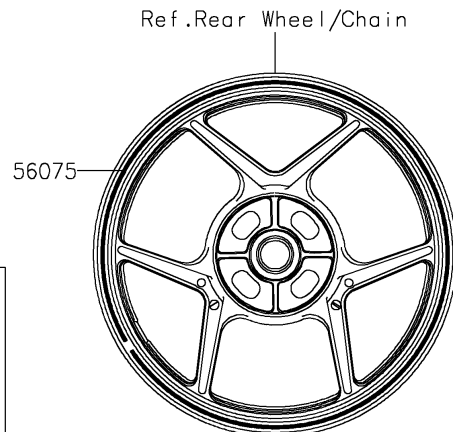

2024 Ninja 1000SX

PARTS DIAGRAM

Decals(Green)(KNFAN/KPFAN/KPFAL)

F2861A

2024 Ninja 1000SX

PARTS LIST

Decals(Green)(KNFAN/KPFAN/KPFAL)

ITEM NAME

PART NUMBER

QUANTITY
