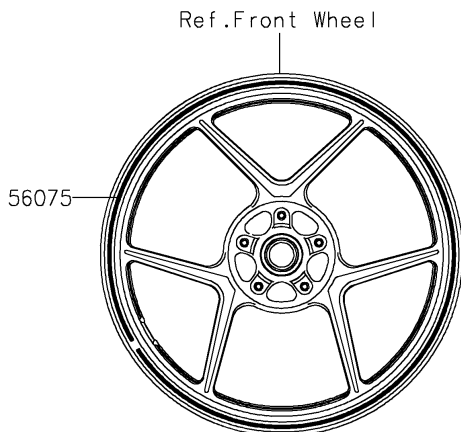

2024 Ninja 1000SX

PARTS DIAGRAM

Decals(Green)(KNFAN/KPFAN/KPFAL)

F2861A

2024 Ninja 1000SX

PARTS LIST

Decals(Green)(KNFAN/KPFAN/KPFAL)

ITEM NAME

PART NUMBER

QUANTITY
