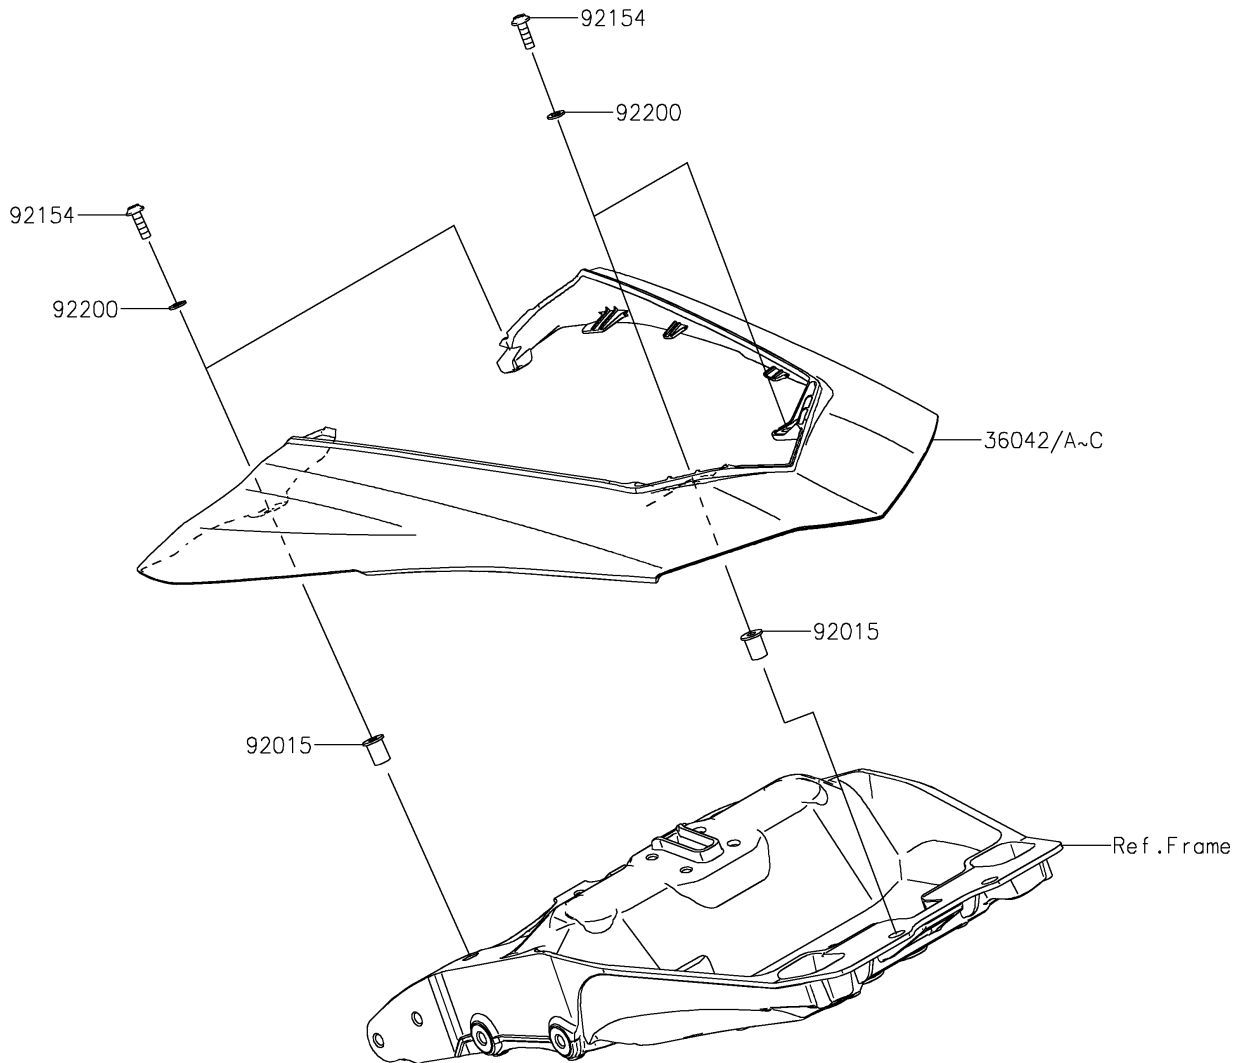

2024 Ninja 1000SX

PARTS DIAGRAM

Side Covers

F2611

WOD

2024 Ninja 1000SX

PARTS LIST

Side Covers

ITEM NAME

PART NUMBER

QUANTITY
