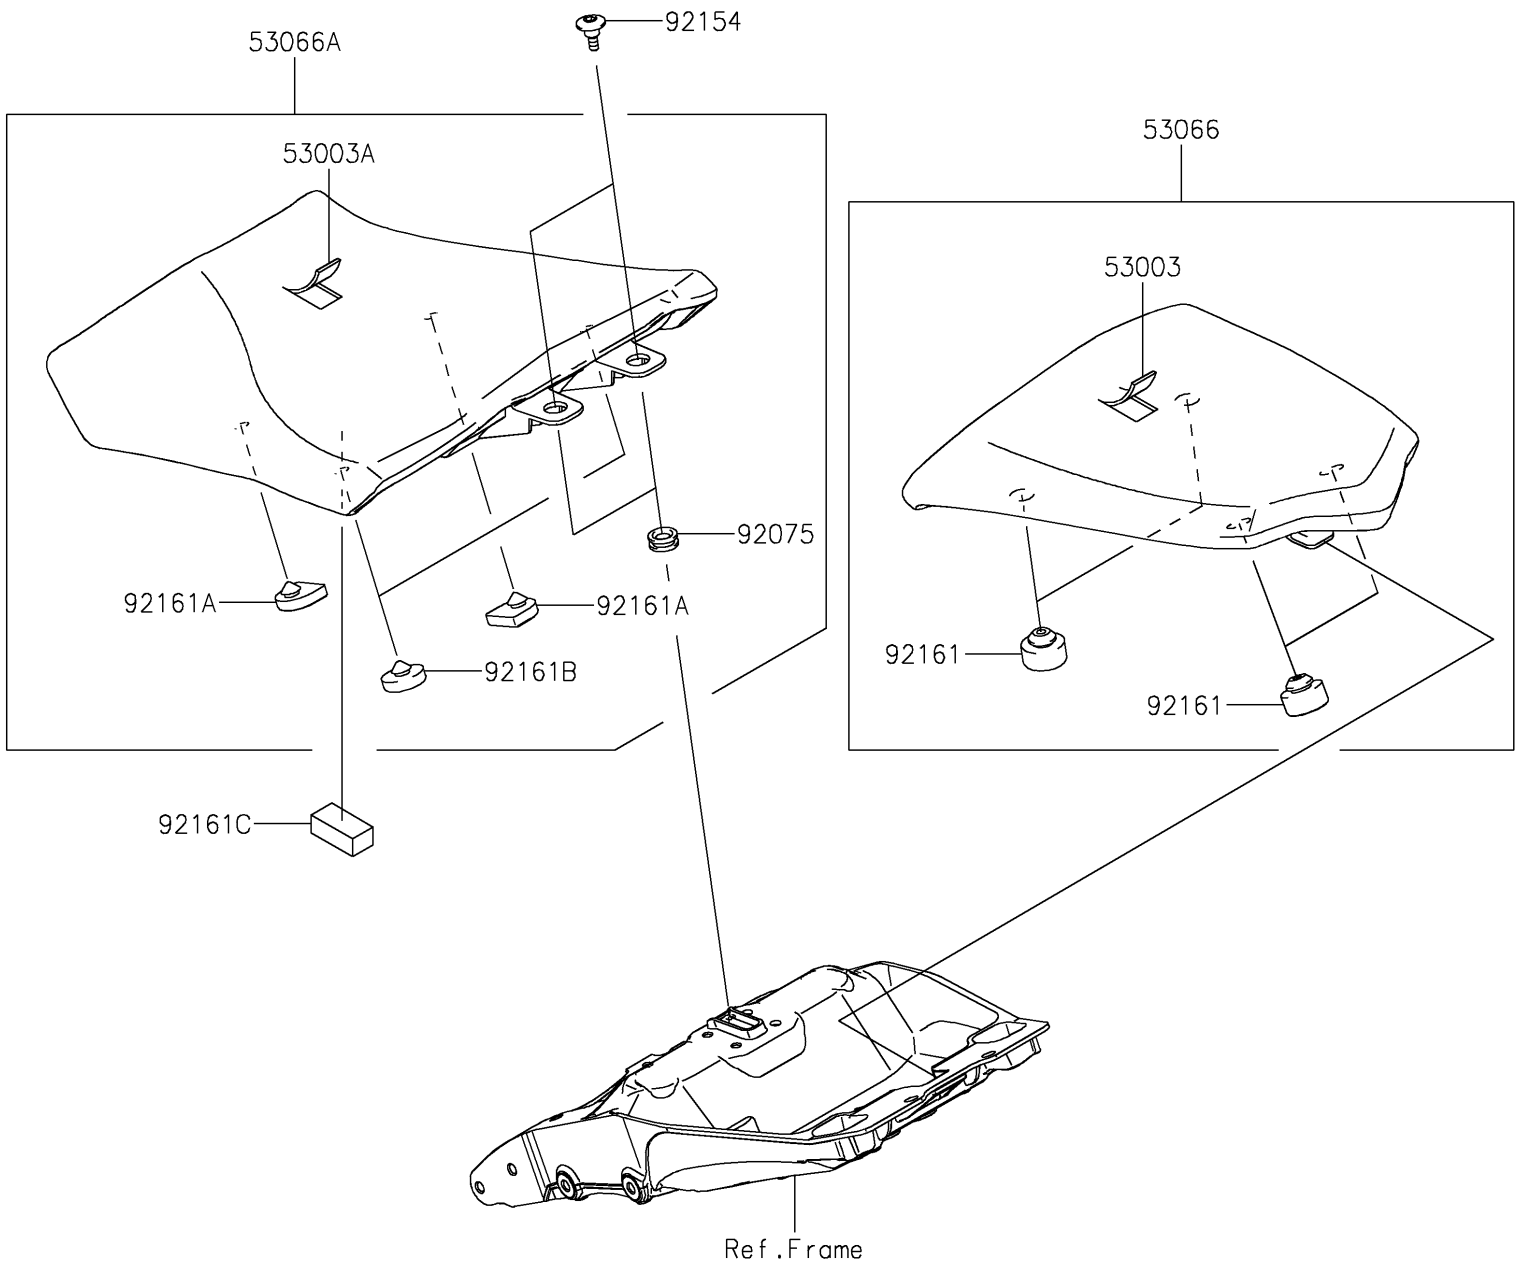

2024 NINJA® 1000SX ABS

PARTS DIAGRAM

Seat

F2510

2024 NINJA® 1000SX ABS

PARTS LIST

Seat

| ITEM NAME | PART NUMBER | QUANTITY |
|--------------------------------------|---------------|----------|
| LEATHER,RR SEAT,BLACK (Ref # 53003) | 53003-0587-MA | 1 |
| LEATHER,FR SEAT,BLACK (Ref # 53003A) | 53003-0588-MA | 1 |
| SEAT-ASSY,RR,BLACK (Ref # 53066) | 53066-0774-MA | 1 |
| SEAT-ASSY,FR,BLACK (Ref # 53066A) | 53066-0775-MA | 1 |
| DAMPER (Ref # 92075) | 92075-1634 | 2 |
| BOLT (Ref # 92154) | 92154-2328 | 2 |
| DAMPER,SEAT (Ref # 92161) | 92161-0930 | 4 |
| DAMPER,FR SEAT,FR (Ref # 92161A) | 92161-0954 | 2 |
| DAMPER,FR SEAT,RR (Ref # 92161B) | 92161-0955 | 2 |
| DAMPER,20X40X15 (Ref # 92161C) | 92161-1608 | 1 |