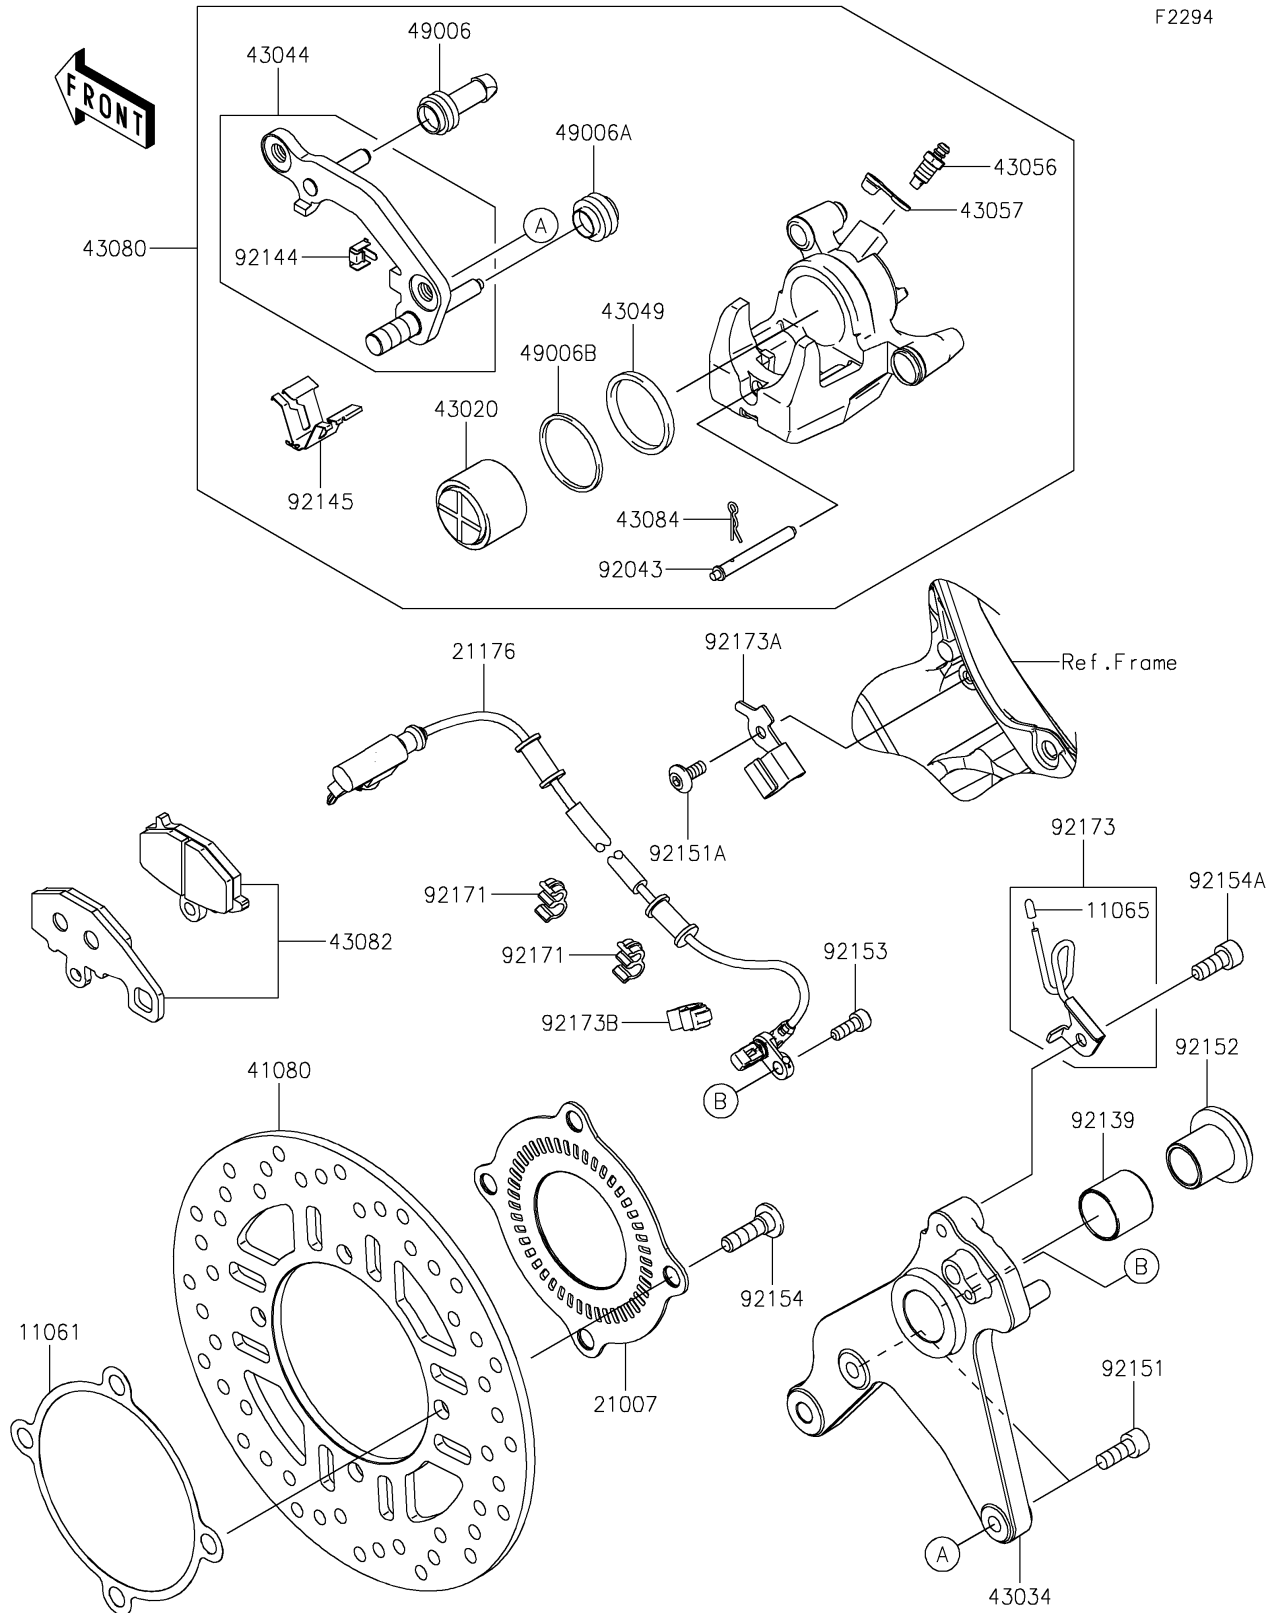

2023 Ninja® 1000SX

PARTS DIAGRAM

Rear Brake

F2294

2023 Ninja® 1000SX

PARTS LIST

Rear Brake

ITEM NAME

PART NUMBER

QUANTITY
