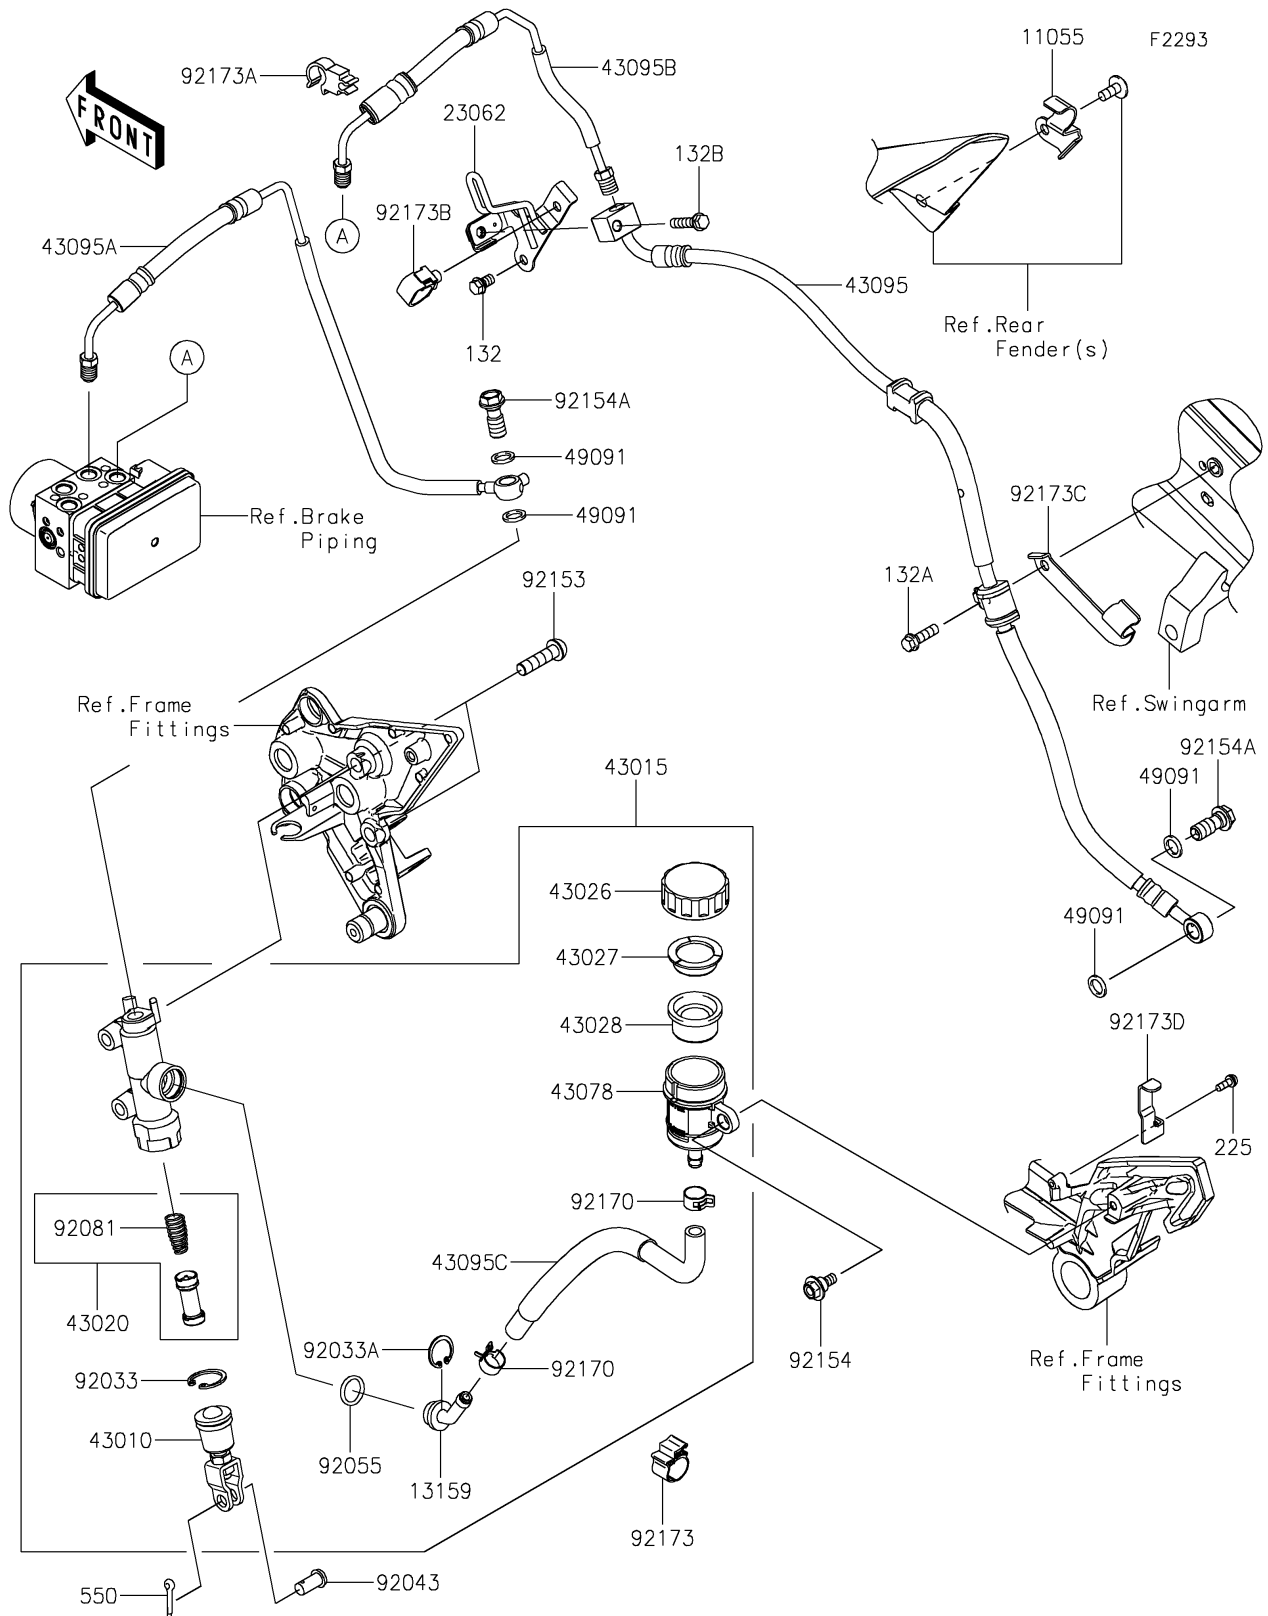

2024 Ninja 1000SX

PARTS DIAGRAM

Rear Master Cylinder