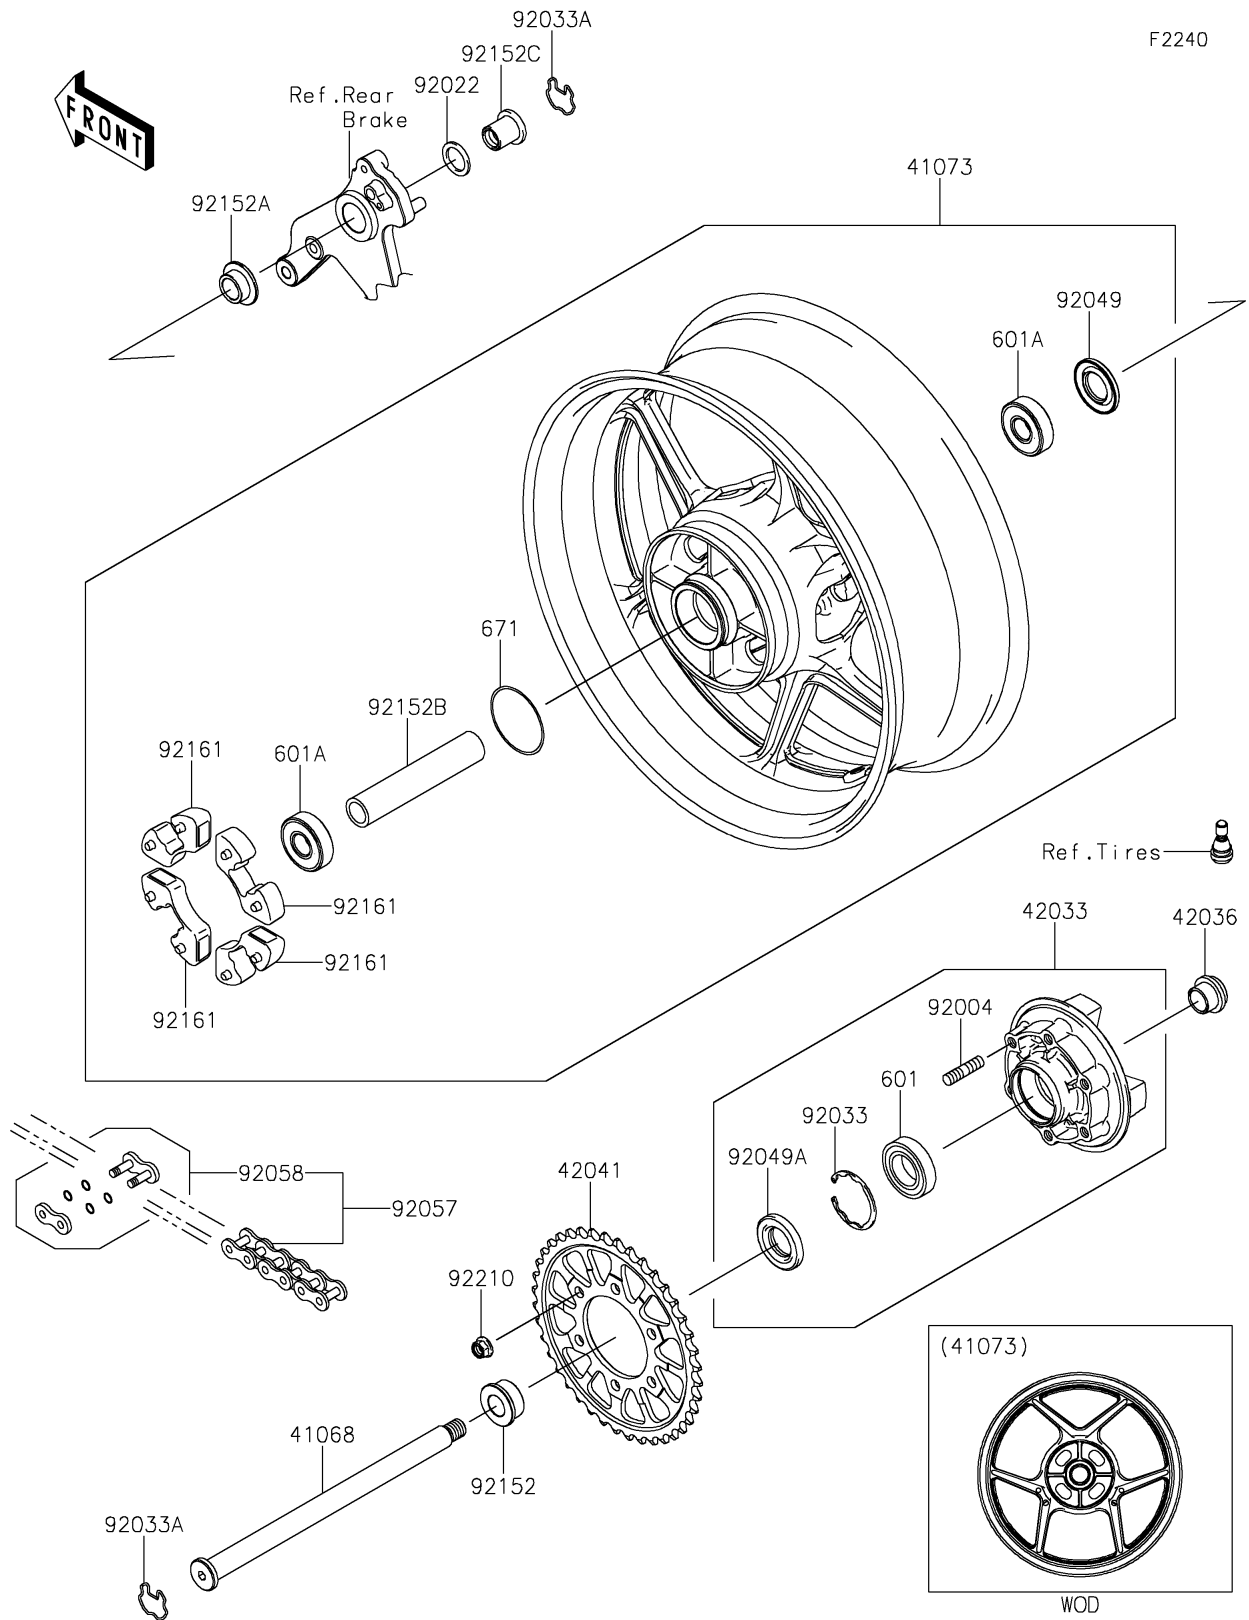

2022 NINJA® 1000SX

PARTS DIAGRAM

Rear Wheel/Chain

2022 NINJA® 1000SX

PARTS LIST

Rear Wheel/Chain

ITEM NAME	PART NUMBER	QUANTITY
AXLE,RR (Ref # 41068)	41068-0622	1
WHEEL-ASSY,RR,G.BLACK (Ref # 41073)	41073-0725-18F	1
COUPLING-ASSY,RR HUB (Ref # 42033)	42033-0028	1
SLEEVE,RR HUB,L=23 (Ref # 42036)	42036-1251	1
SPROCKET-HUB,41T (Ref # 42041)	42041-0095	1
STUD,10X19 (Ref # 92004)	92004-0028	6
WASHER,23X32X2.3 (Ref # 92022)	92022-1618	1
RING-SNAP,52MM (Ref # 92033)	92033-1043	1
RING-SNAP,RR AXLE (Ref # 92033A)	92033-1156	2
SEAL-OIL,27X52X5 (Ref # 92049)	92049-0723	1
SEAL-OIL (Ref # 92049A)	92049-1287	1
CHAIN,DRIVE,EK525ZX2-112L (Ref # 92057)	92057-0787	1
JOINT-CHAIN (Ref # 92058)	92058-0066	1
COLLAR,RR AXLE,LH,L=18 (Ref # 92152)	92152-0118	1
COLLAR,RR AXLE,RH,20X28X14.5 (Ref # 92152A)	92152-0876	1
COLLAR,RR HUB,20.2X28X144.5 (Ref # 92152B)	92152-0892	1
COLLAR,16X23X28 (Ref # 92152C)	92152-2279	1
DAMPER,SHOCK,RR HUB (Ref # 92161)	92161-0342	4
NUT,LOCK,FLANGED,10MM (Ref # 92210)	92210-0276	6
BEARING-BALL (Ref # 601)	601B6205UU	1
BEARING-BALL,#6304UUC3 (Ref # 601A)	601B6304UU	2
O RING,60MM (Ref # 671)	671B2560	1