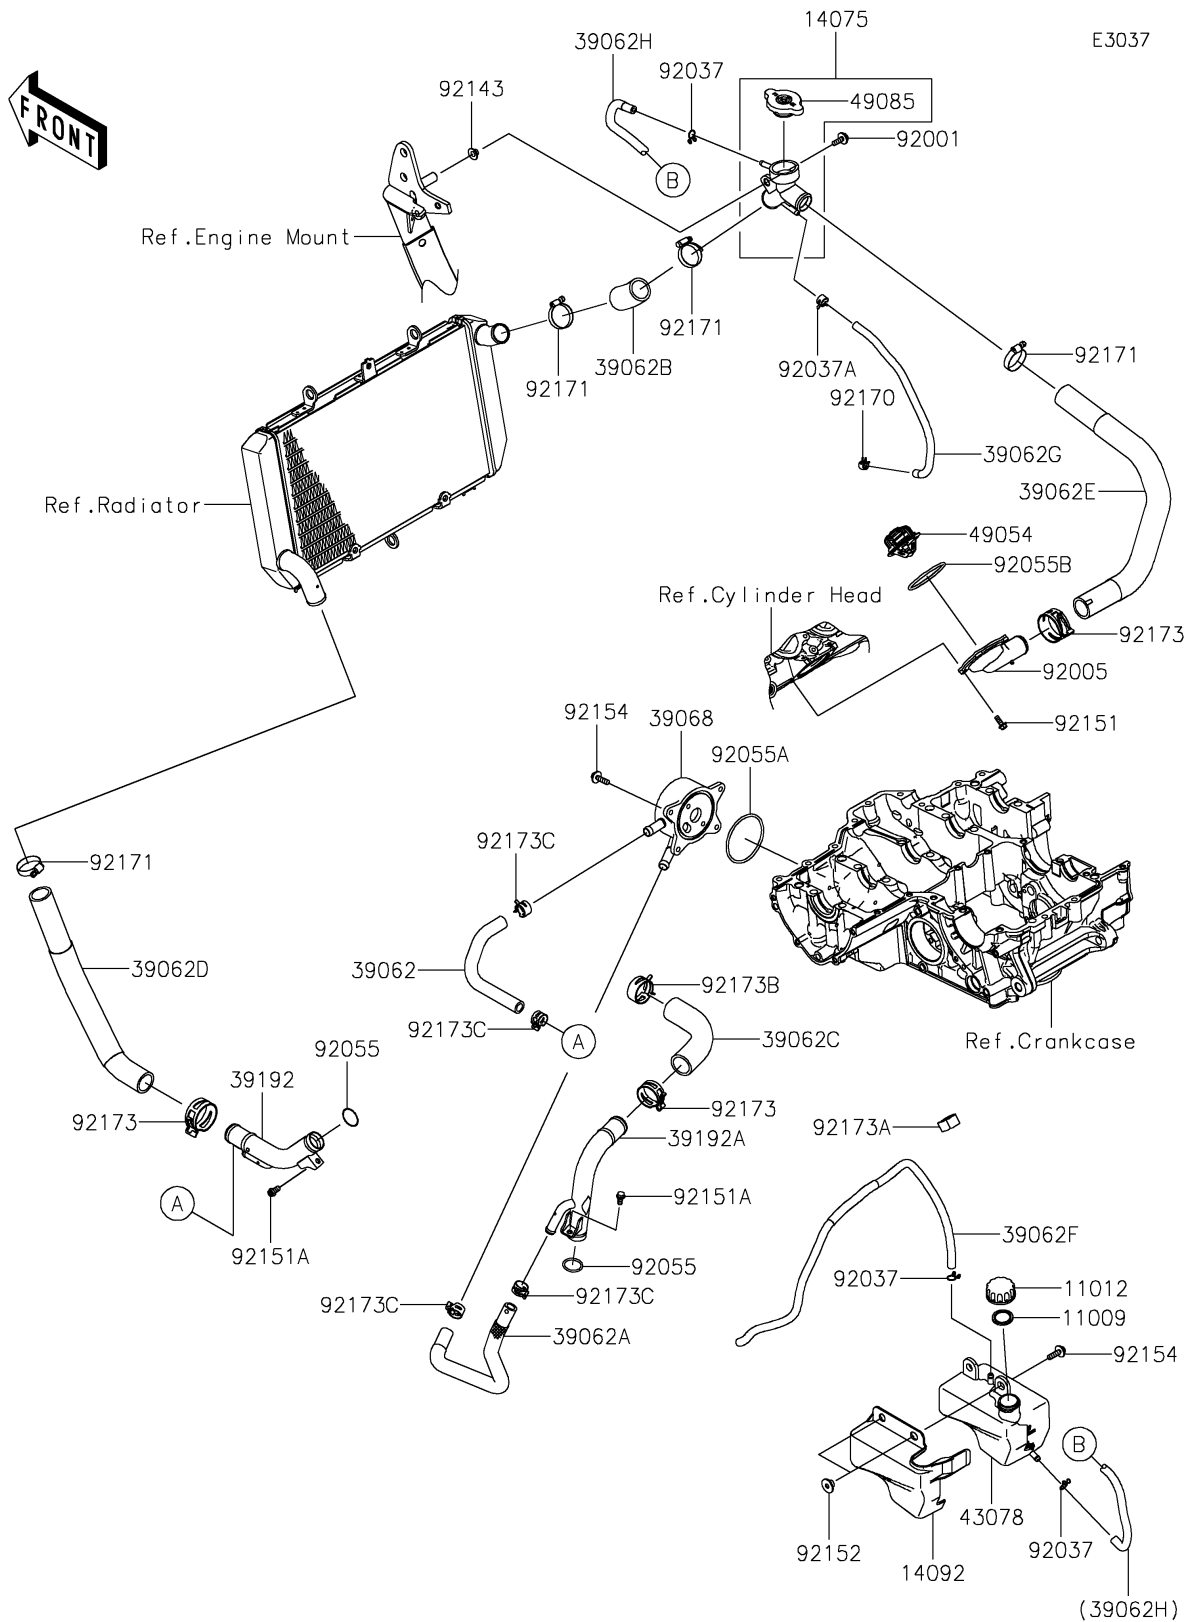

2024 NINJA® 1000SX ABS

PARTS DIAGRAM

Water Pipe

2024 NINJA® 1000SX ABS

Kawasaki

Let the Good Times Roll®

PARTS LIST

Water Pipe

ITEM NAME	PART NUMBER	QUANTITY
GASKET,RESERVOIR TANK CAP (Ref # 11009)	11009-1145	1
CAP (Ref # 11012)	11012-1084	1
CAP-ASSY (Ref # 14075)	14075-0028	1
COVER,RESERVOIR (Ref # 14092)	14092-1098	1
HOSE-COOLING,PIPE-OIL COOLER (Ref # 39062)	39062-0308	1
HOSE-COOLING,PIPE-OIL COOLER (Ref # 39062A)	39062-0309	1
HOSE-COOLING,CAP-RAD. (Ref # 39062B)	39062-0727	1
HOSE-COOLING,PIPE-CYLINDER (Ref # 39062C)	39062-0757	1
HOSE-COOLING,RAD.-PIPE (Ref # 39062D)	39062-0768	1
HOSE-COOLING,HEAD-CAP (Ref # 39062E)	39062-0820	1
HOSE-COOLING,OVERFLOW (Ref # 39062F)	39062-0860	1
HOSE-COOLING,AIR BLEED (Ref # 39062G)	39062-0909	1
HOSE-COOLING,RETURN (Ref # 39062H)	39062-0920	1
COOLER-ASSY-OIL (Ref # 39068)	39068-0704	1
PIPE-WATER,RADIATOR-WATER PUMP (Ref # 39192)	39192-0619	1
PIPE-WATER,WATER PUMP-CYLINDER (Ref # 39192A)	39192-0620	1
RESERVOIR (Ref # 43078)	43078-0566	1
THERMOSTAT (Ref # 49054)	49054-0004	1
CAP-ASSY-PRESSURE (Ref # 49085)	49085-1066	1
BOLT,6X18 (Ref # 92001)	92001-1342	1
FITTING,THERMO CAP (Ref # 92005)	92005-0842	1
CLAMP,TUBE (Ref # 92037)	92037-147	3
CLAMP,TUBE (Ref # 92037A)	92037-1505	1
RING-O,20.8X2.4 (Ref # 92055)	92055-0114	2
RING-O,63.3MM (Ref # 92055A)	92055-0739	1
RING-O,53.5X2.6 (Ref # 92055B)	92055-0831	1
COLLAR (Ref # 92143)	92143-1057	1
BOLT,5X14 (Ref # 92151)	92151-1764	4
BOLT,6X12 (Ref # 92151A)	92151-1997	2

2024 NINJA® 1000SX ABS

PARTS LIST

Water Pipe

ITEM NAME	PART NUMBER	QUANTITY
COLLAR (Ref # 92152)	92152-1740	2
BOLT,FLANGED,6X22 (Ref # 92154)	92154-0403	6
CLAMP (Ref # 92170)	92170-1493	1
CLAMP (Ref # 92171)	92171-0179	4
CLAMP,34MM (Ref # 92173)	92173-1360	3
CLAMP,CLIP (Ref # 92173A)	92173-1385	1
CLAMP,35.5MM (Ref # 92173B)	92173-1432	1
CLAMP (Ref # 92173C)	92173-1552	4