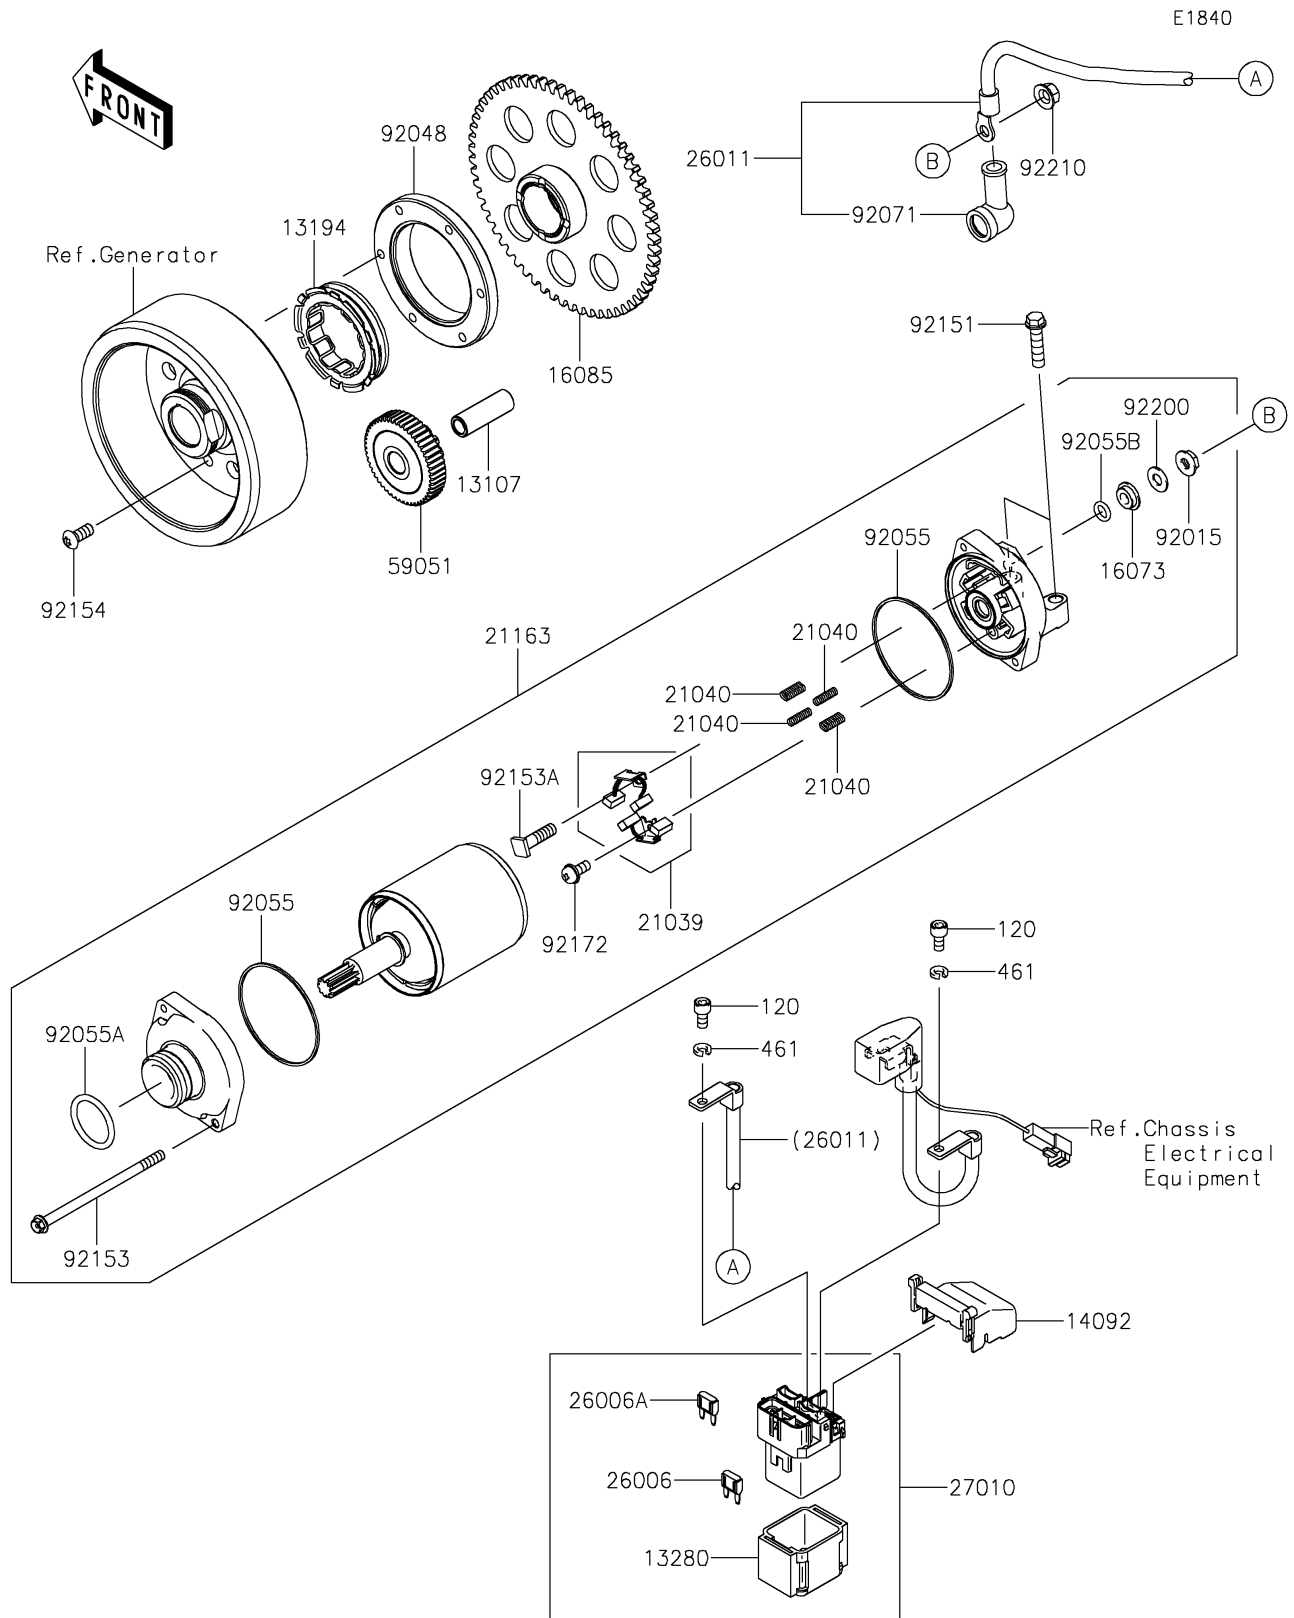

2024 Ninja 1000SX

PARTS DIAGRAM

Starter Motor

2024 Ninja 1000SX

PARTS LIST

Starter Motor

ITEM NAME

PART NUMBER

QUANTITY
