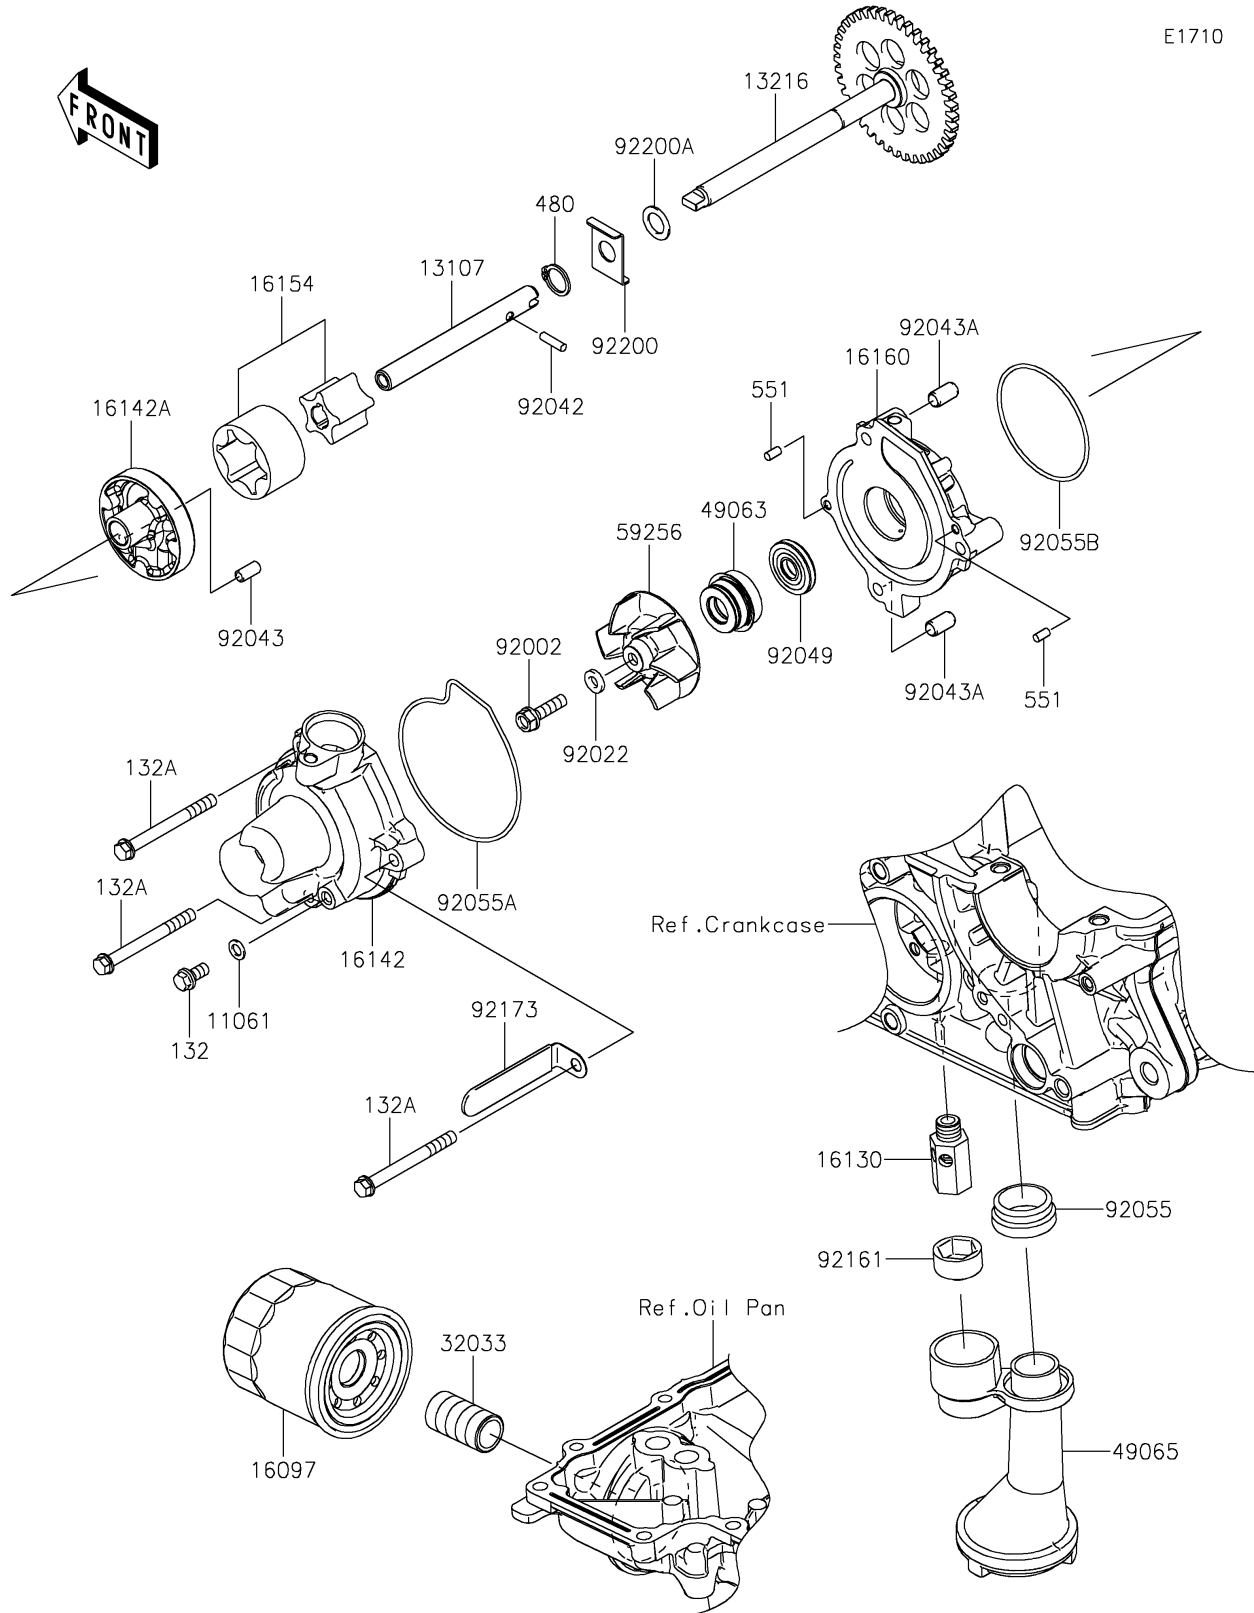

2024 Ninja 1000SX

PARTS DIAGRAM

Oil Pump/Oil Filter

E1710