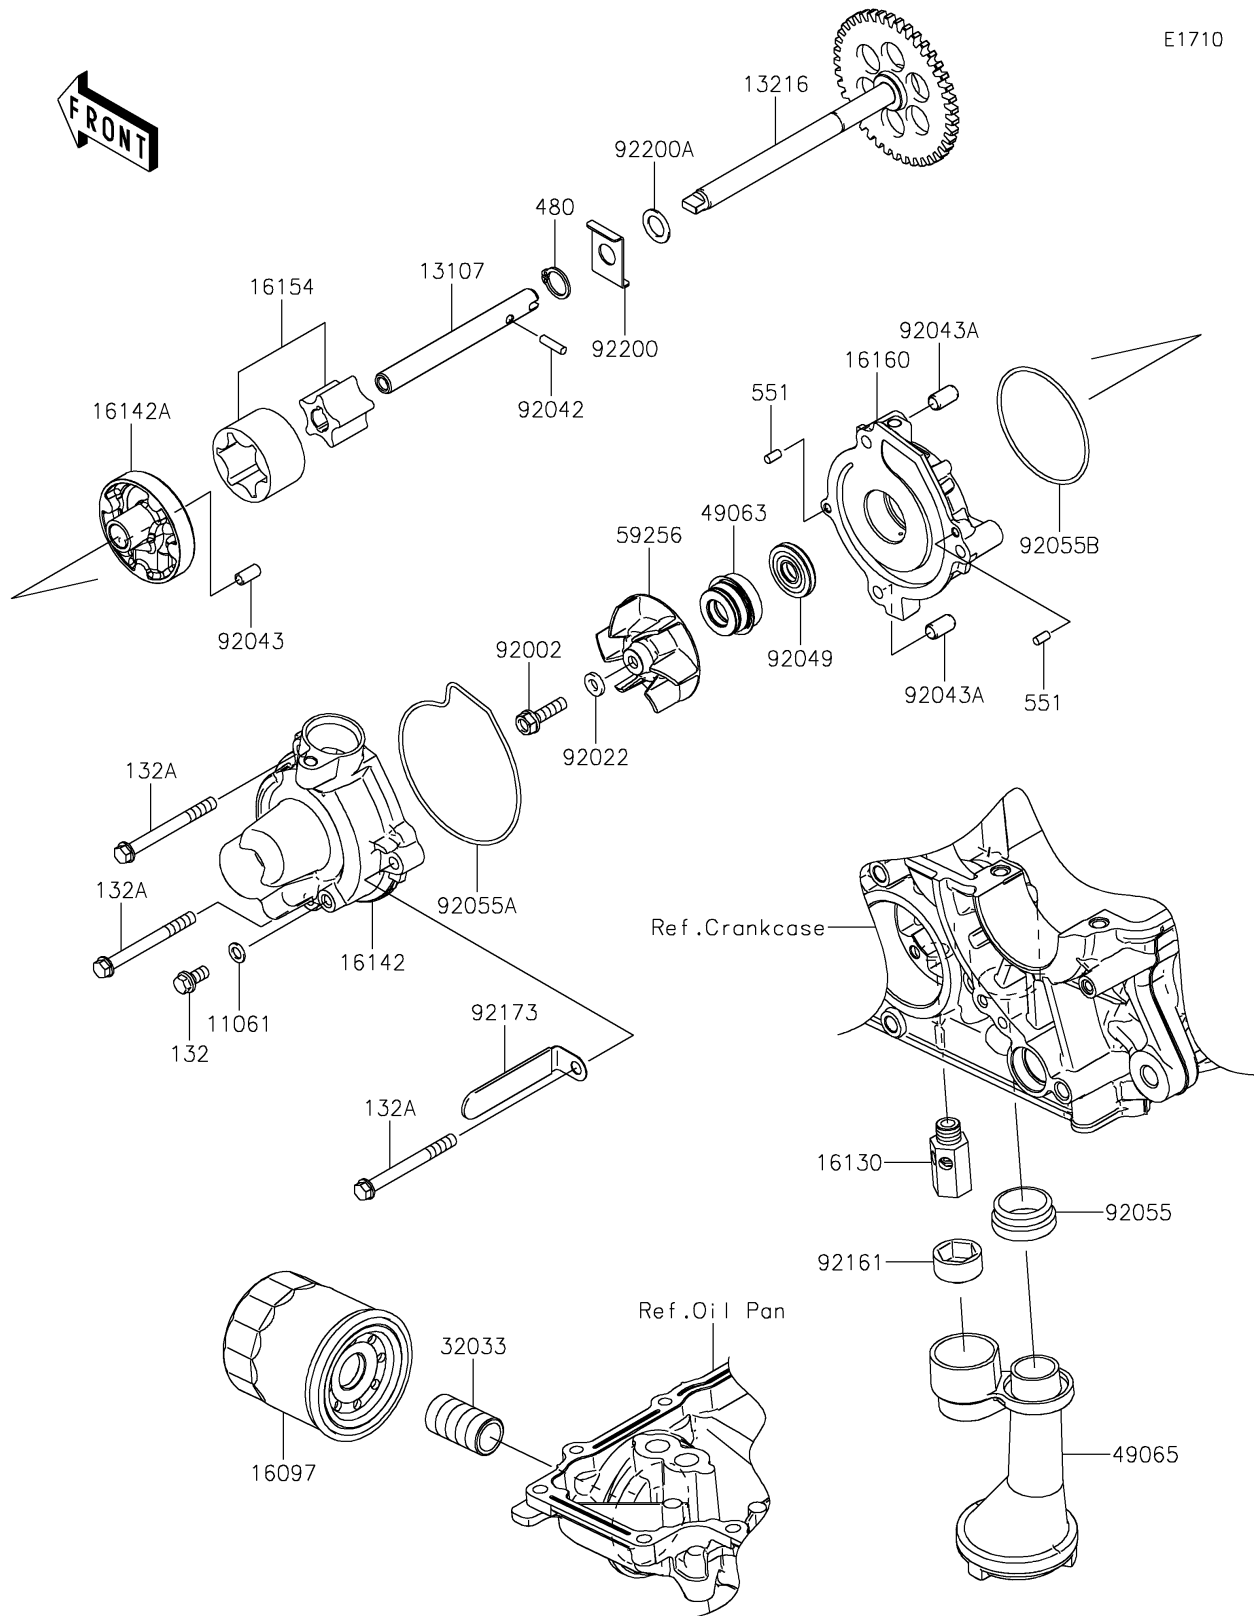

2023 Ninja® 1000SX

PARTS DIAGRAM

Oil Pump/Oil Filter

E1710

2023 Ninja® 1000SX

PARTS LIST

Oil Pump/Oil Filter

ITEM NAME	PART NUMBER	QUANTITY
GASKET (Ref # 11061)	11061-0107	1
SHAFT (Ref # 13107)	13107-0214	1
GEAR-COMP,OIL PUMP,41T (Ref # 13216)	13216-0020	1
FILTER-ASSY-OIL (Ref # 16097)	16097-0008	1
VALVE-ASSY-RELIEF (Ref # 16130)	16130-0013	1
COVER-PUMP (Ref # 16142)	16142-0747	1
COVER-PUMP (Ref # 16142A)	16142-0764	1
ROTOR-PUMP (Ref # 16154)	16154-0708	1
BODY (Ref # 16160)	16160-0796	1
PIPE,OIL FILTER (Ref # 32033)	32033-1535	1
SEAL-MECHANICAL (Ref # 49063)	49063-1055	1
FILTER-OIL (Ref # 49065)	49065-0026	1
IMPELLER (Ref # 59256)	59256-0555	1
BOLT,6X22 (Ref # 92002)	92002-1154	1
WASHER,6.1X12X1 (Ref # 92022)	92022-077	1
PIN,DOWEL,4X13.8 (Ref # 92042)	92042-030	1
PIN,4.2X6X12 (Ref # 92043)	92043-1262	1
PIN,6.2X8X14 (Ref # 92043A)	92043-1263	2
SEAL-OIL (Ref # 92049)	92049-0798	1
RING-O,OIL FILTER (Ref # 92055)	92055-1503	1
RING-O,WATER PUMP COVER (Ref # 92055A)	92055-1571	1
RING-O,59.6X2.4 (Ref # 92055B)	92055-3018	1
DAMPER (Ref # 92161)	92161-0070	1
CLAMP (Ref # 92173)	92173-1201	1
WASHER (Ref # 92200)	92200-0410	1
WASHER (Ref # 92200A)	92200-1009	1
BOLT-FLANGED-SMALL,6X12 (Ref # 132)	132BA0612	1
BOLT-FLANGED-SMALL,6X60 (Ref # 132A)	132BC0660	3
CIRCLIP-TYPE-C,11MM (Ref # 480)	480J1100	1

2023 Ninja® 1000SX

PARTS LIST

Oil Pump/Oil Filter

ITEM NAME	PART NUMBER	QUANTITY
PIN-DOWEL,4X8 (Ref # 551)	551A0408	2