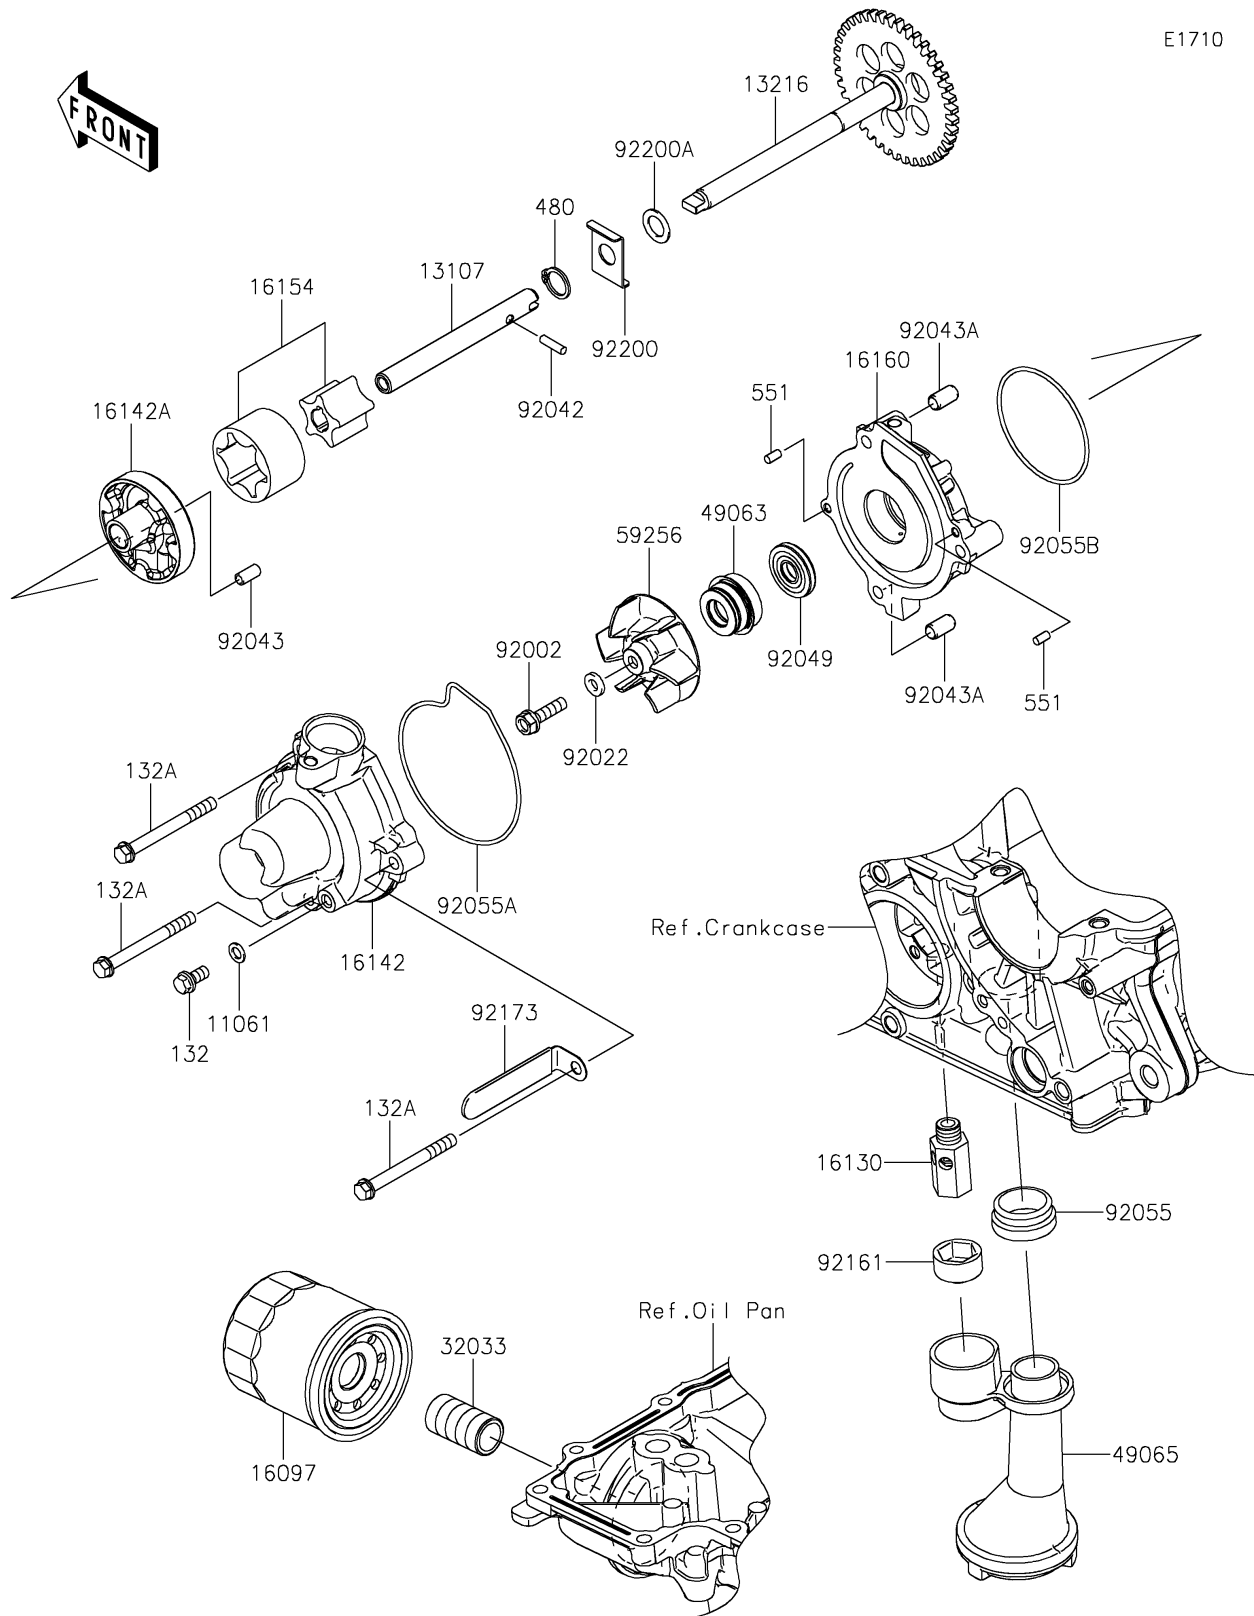

2022 NINJA® 1000SX

PARTS DIAGRAM

Oil Pump/Oil Filter

E1710

2022 NINJA® 1000SX

PARTS LIST

Oil Pump/Oil Filter

ITEM NAME	PART NUMBER	QUANTITY
GASKET (Ref # 11061)	11061-0107	1
SHAFT (Ref # 13107)	13107-0214	1
GEAR-COMP,OIL PUMP,41T (Ref # 13216)	13216-0020	1
FILTER-ASSY-OIL (Ref # 16097)	16097-0008	1
VALVE-ASSY-RELIEF (Ref # 16130)	16130-0013	1
COVER-PUMP (Ref # 16142)	16142-0747	1
COVER-PUMP (Ref # 16142A)	16142-0764	1
ROTOR-PUMP (Ref # 16154)	16154-0708	1
BODY (Ref # 16160)	16160-0796	1
PIPE,OIL FILTER (Ref # 32033)	32033-1535	1
SEAL-MECHANICAL (Ref # 49063)	49063-1055	1
FILTER-OIL (Ref # 49065)	49065-0026	1
IMPELLER (Ref # 59256)	59256-0555	1
BOLT,6X22 (Ref # 92002)	92002-1154	1
WASHER,6.1X12X1 (Ref # 92022)	92022-077	1
PIN,DOWEL,4X13.8 (Ref # 92042)	92042-030	1
PIN,4.2X6X12 (Ref # 92043)	92043-1262	1
PIN,6.2X8X14 (Ref # 92043A)	92043-1263	2
SEAL-OIL (Ref # 92049)	92049-0798	1
RING-O,OIL FILTER (Ref # 92055)	92055-1503	1
RING-O,WATER PUMP COVER (Ref # 92055A)	92055-1571	1
RING-O,59.6X2.4 (Ref # 92055B)	92055-3018	1
DAMPER (Ref # 92161)	92161-0070	1
CLAMP (Ref # 92173)	92173-1201	1
WASHER (Ref # 92200)	92200-0410	1
WASHER (Ref # 92200A)	92200-1009	1
BOLT-FLANGED-SMALL,6X12 (Ref # 132)	132BA0612	1
BOLT-FLANGED-SMALL,6X60 (Ref # 132A)	132BC0660	3
CIRCLIP-TYPE-C,11MM (Ref # 480)	480J1100	1

2022 NINJA® 1000SX

PARTS LIST

Oil Pump/Oil Filter

ITEM NAME	PART NUMBER	QUANTITY
PIN-DOWEL,4X8 (Ref # 551)	551A0408	2