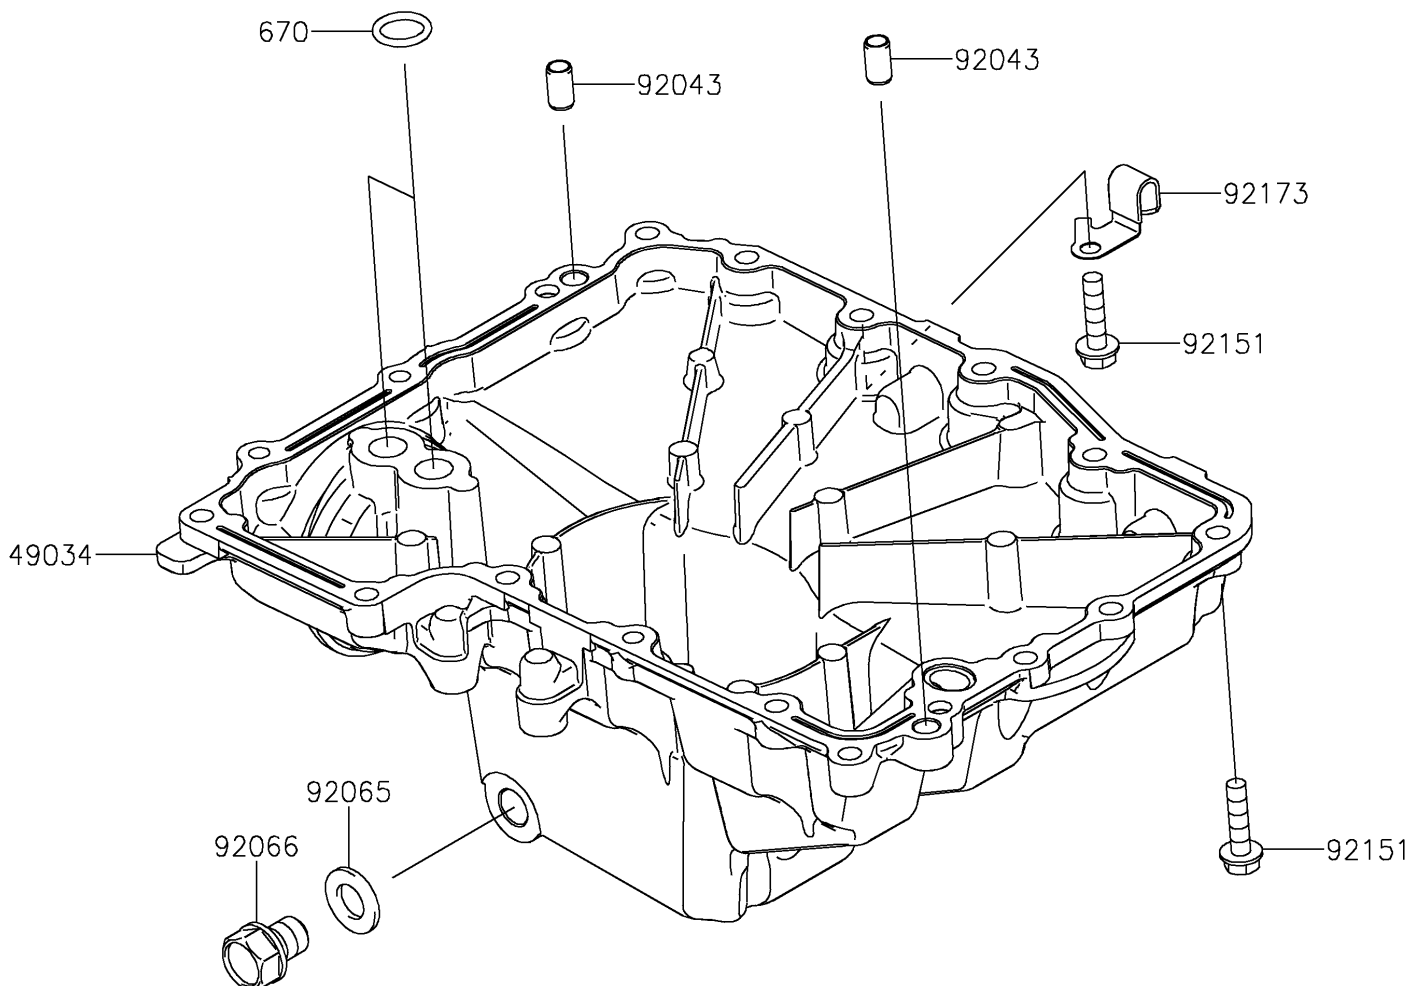

2024 Ninja 1000SX

PARTS DIAGRAM

Oil Pan

E1434

2024 Ninja 1000SX

PARTS LIST

Oil Pan

ITEM NAME

PART NUMBER

QUANTITY
