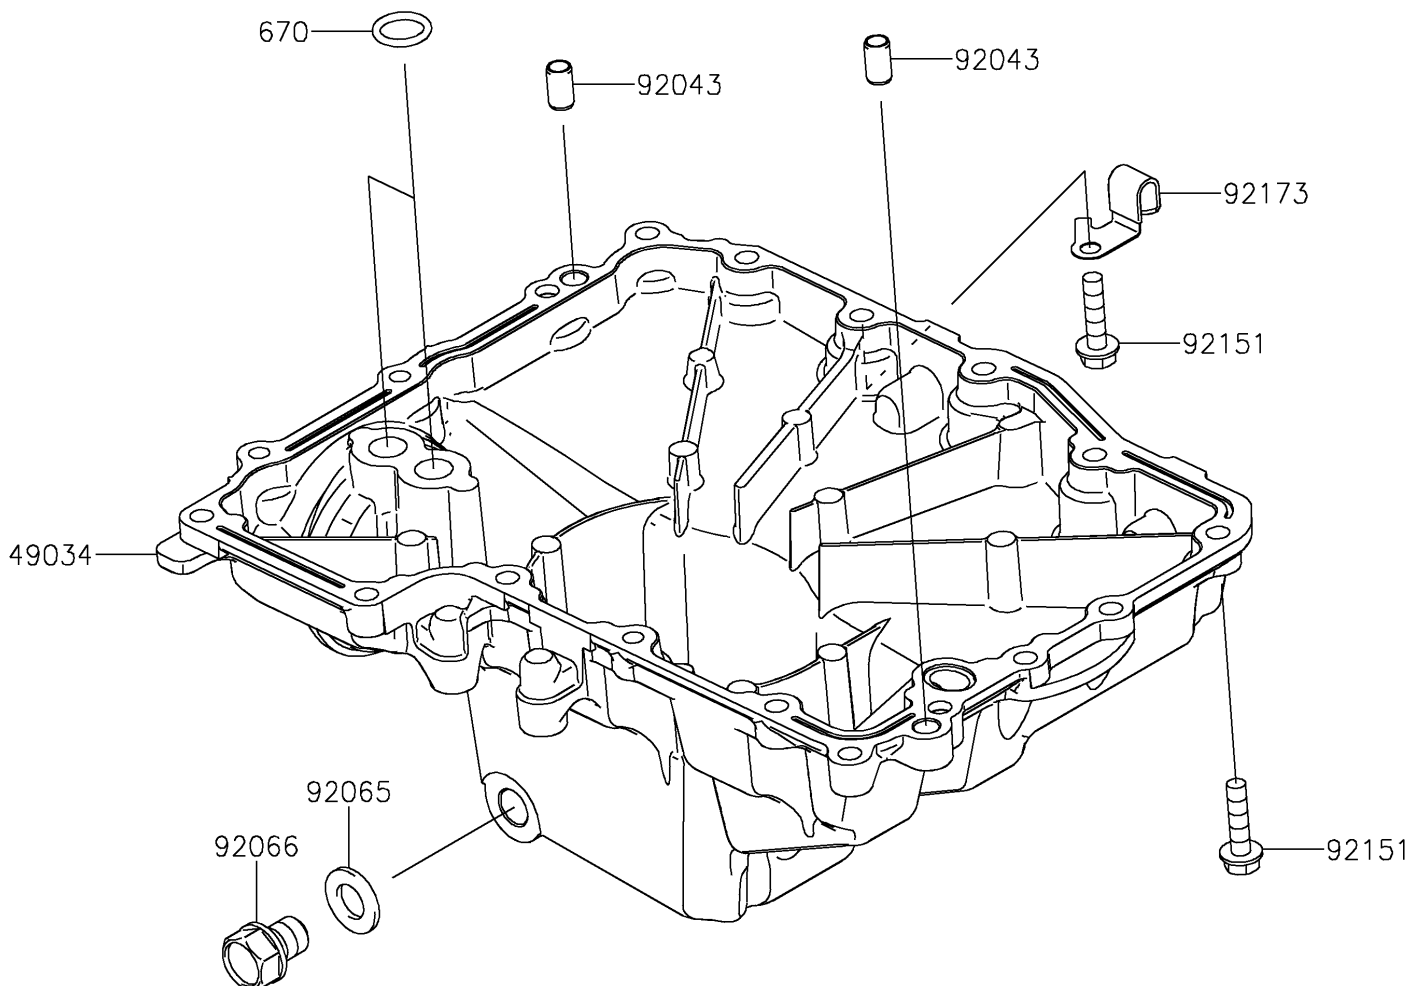

2023 Ninja® 1000SX

PARTS DIAGRAM

Oil Pan

E1434

2023 Ninja® 1000SX

PARTS LIST

Oil Pan

ITEM NAME	PART NUMBER	QUANTITY
PAN-OIL (Ref # 49034)	49034-0577	1
PIN,6.2X8X14 (Ref # 92043)	92043-1263	2
GASKET,12X22X2 (Ref # 92065)	92065-097	1
PLUG,12X15 (Ref # 92066)	92066-0079	1
BOLT,FLANGED,6X25 (Ref # 92151)	92151-1225	18
CLAMP,OIL PAN (Ref # 92173)	92173-1917	1
O RING,14MM (Ref # 670)	670D2014	2