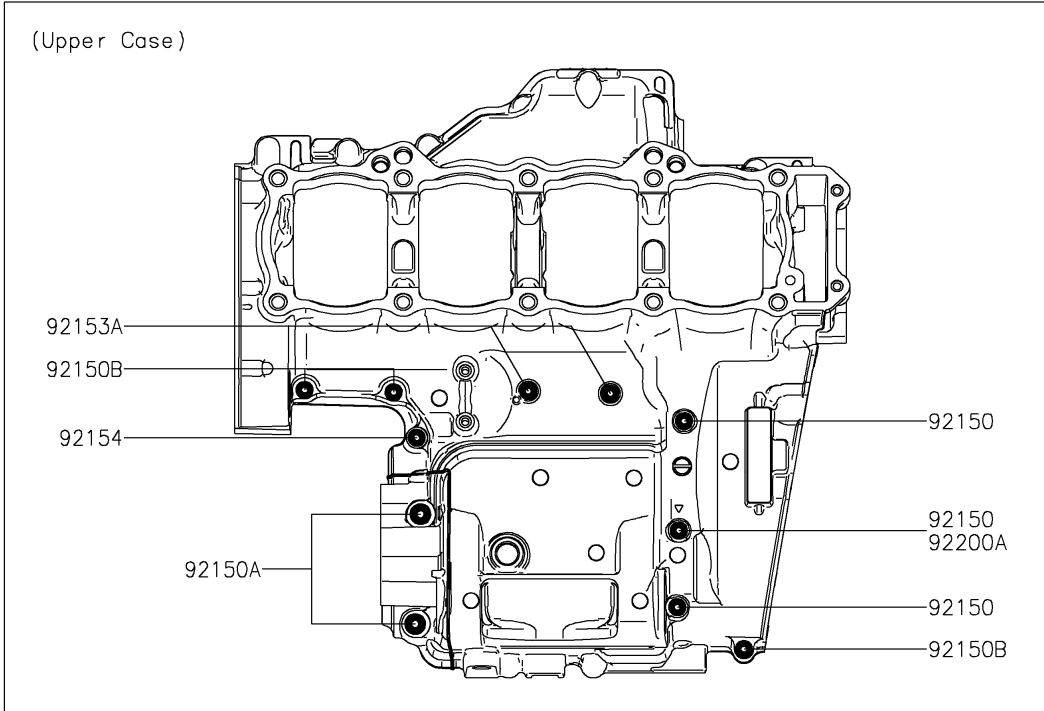

2024 Ninja 1000SX

PARTS DIAGRAM

Crankcase Bolt Pattern

E1412

2024 Ninja 1000SX

PARTS LIST

Crankcase Bolt Pattern

ITEM NAME	PART NUMBER	QUANTITY
BOLT,FLANGED,7X85 (Ref # 92150)	92150-1251	3
BOLT,8X70 (Ref # 92150A)	92150-1483	2
BOLT,6X40 (Ref # 92150B)	92150-1794	3
BOLT,FLANGED,7X45 (Ref # 92151)	92151-1539	8
BOLT,FLANGED,7X60 (Ref # 92153)	92153-1045	1
BOLT,FLANGED,6X68 (Ref # 92153A)	92153-1637	2
BOLT,FLANGED,7X50 (Ref # 92154)	92154-0372	3
BOLT,FLANGED,9X100 (Ref # 92154A)	92154-2639	4
BOLT,FLANGED,9X90 (Ref # 92154B)	92154-2640	6
WASHER,9.2X19X2.3 (Ref # 92200)	92200-0115	10
WASHER (Ref # 92200A)	92200-0556	2