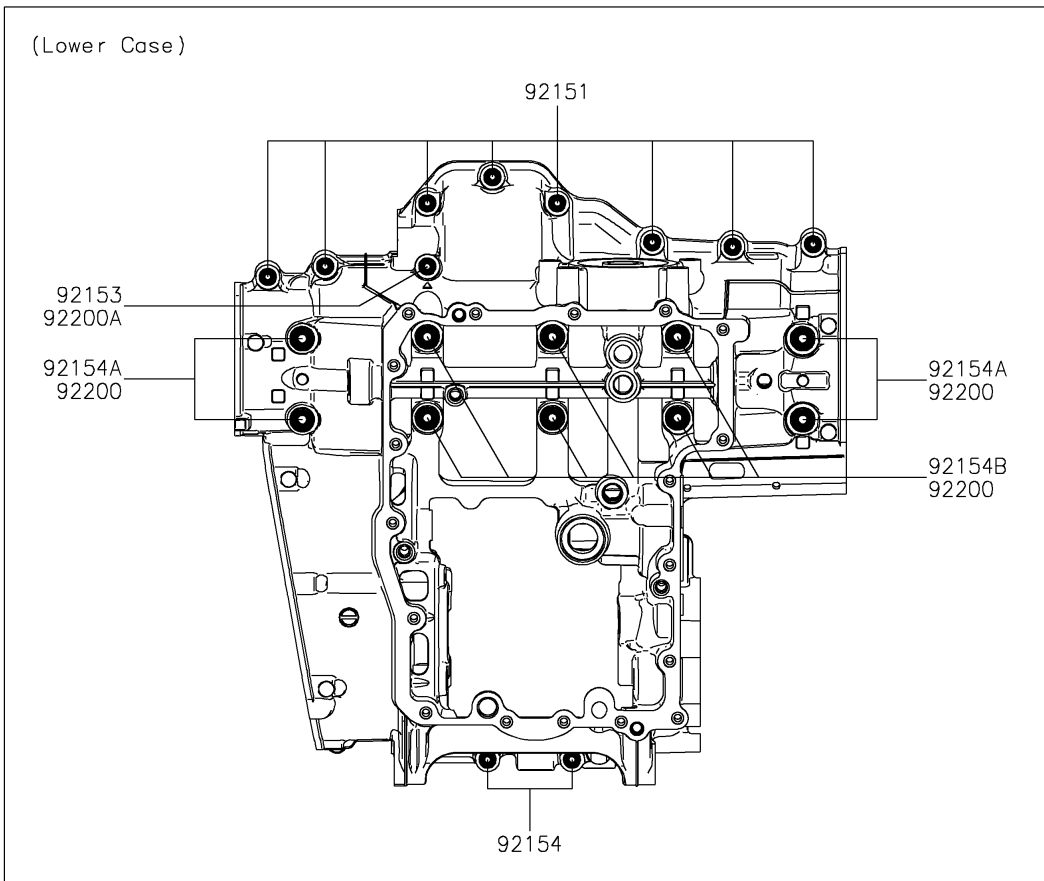

2024 Ninja 1000SX

PARTS DIAGRAM

Crankcase Bolt Pattern

E1412

2024 Ninja 1000SX

PARTS LIST

Crankcase Bolt Pattern

ITEM NAME	PART NUMBER	QUANTITY
BOLT,FLANGED,7X85 (Ref # 92150)	92150-1251	3
BOLT,8X70 (Ref # 92150A)	92150-1483	2
BOLT,6X40 (Ref # 92150B)	92150-1794	3
BOLT,FLANGED,7X45 (Ref # 92151)	92151-1539	8
BOLT,FLANGED,7X60 (Ref # 92153)	92153-1045	1
BOLT,FLANGED,6X68 (Ref # 92153A)	92153-1637	2
BOLT,FLANGED,7X50 (Ref # 92154)	92154-0372	3
BOLT,FLANGED,9X100 (Ref # 92154A)	92154-2639	4
BOLT,FLANGED,9X90 (Ref # 92154B)	92154-2640	6
WASHER,9.2X19X2.3 (Ref # 92200)	92200-0115	10
WASHER (Ref # 92200A)	92200-0556	2