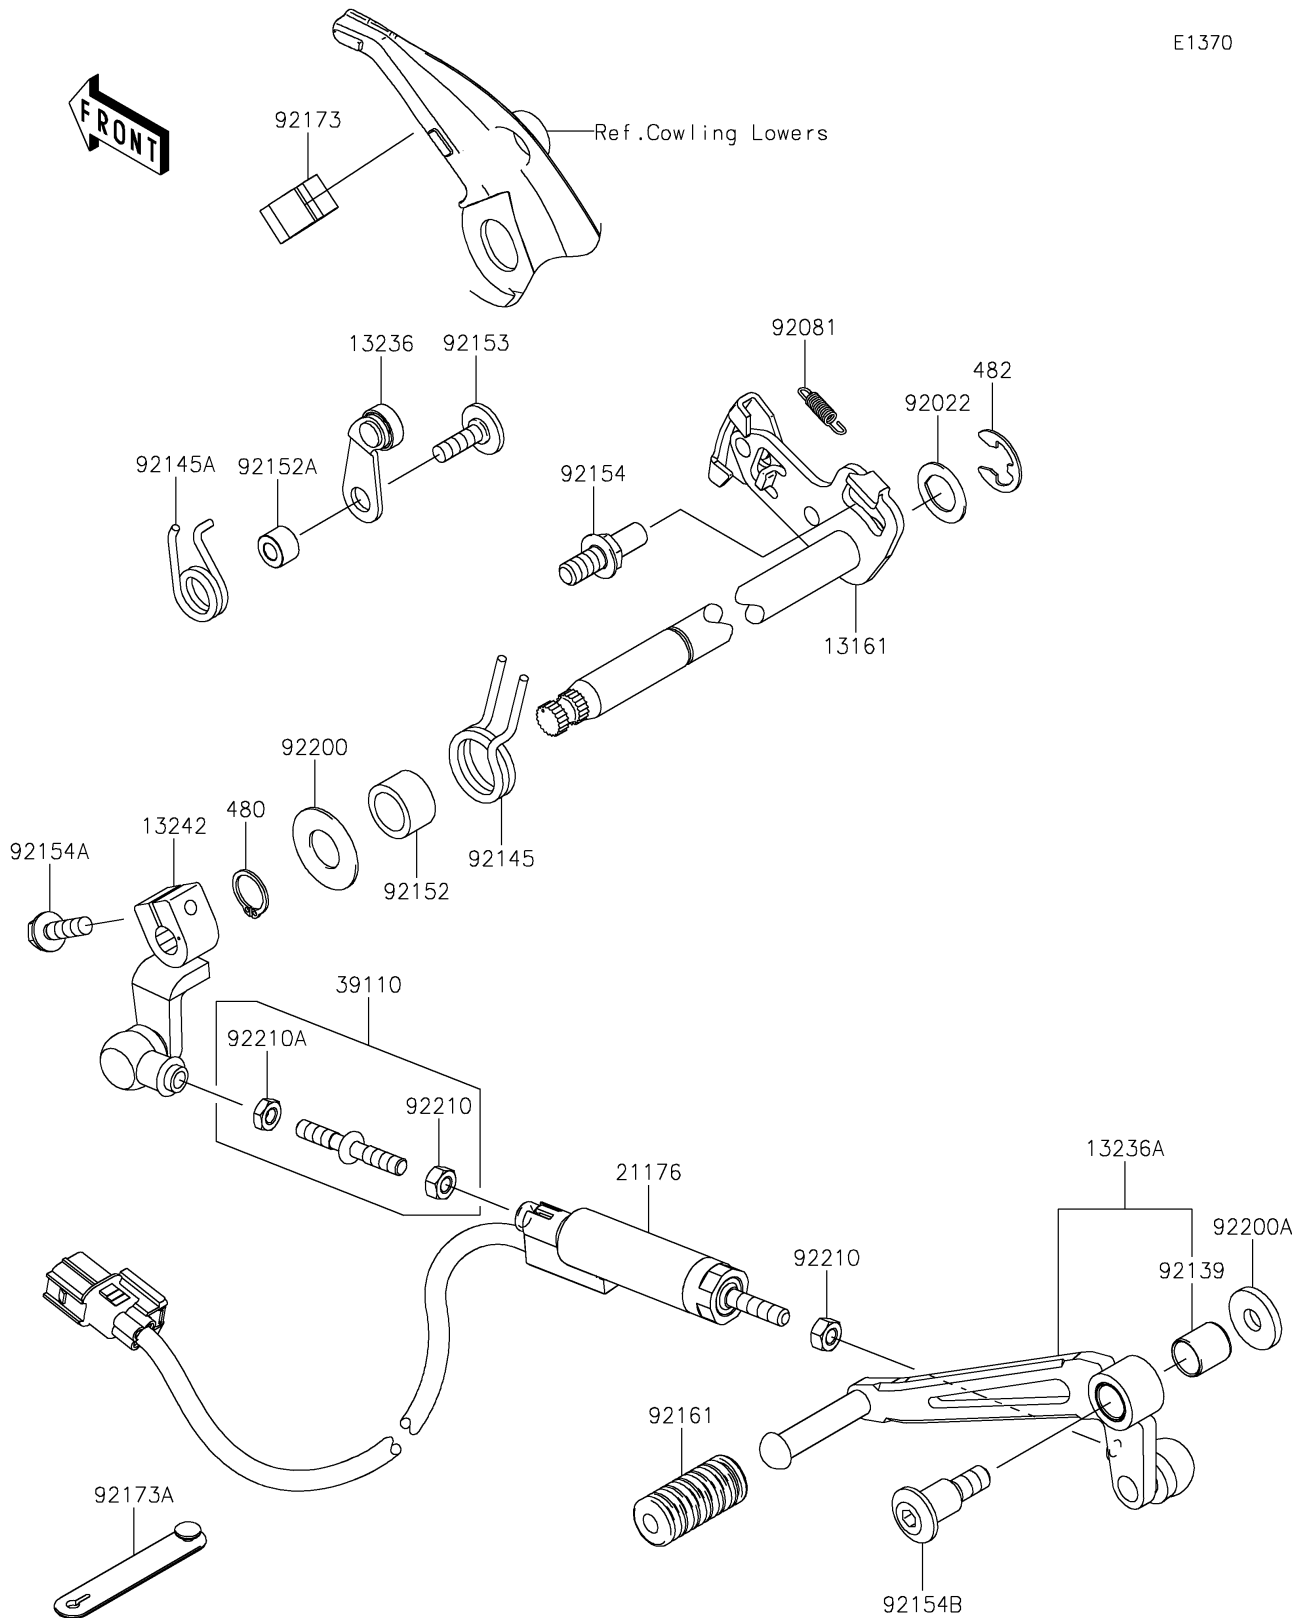

2024 Ninja 1000SX

PARTS DIAGRAM

Gear Change Mechanism

E1370

2024 Ninja 1000SX

PARTS LIST

Gear Change Mechanism

ITEM NAME	PART NUMBER	QUANTITY
-----------	-------------	----------
