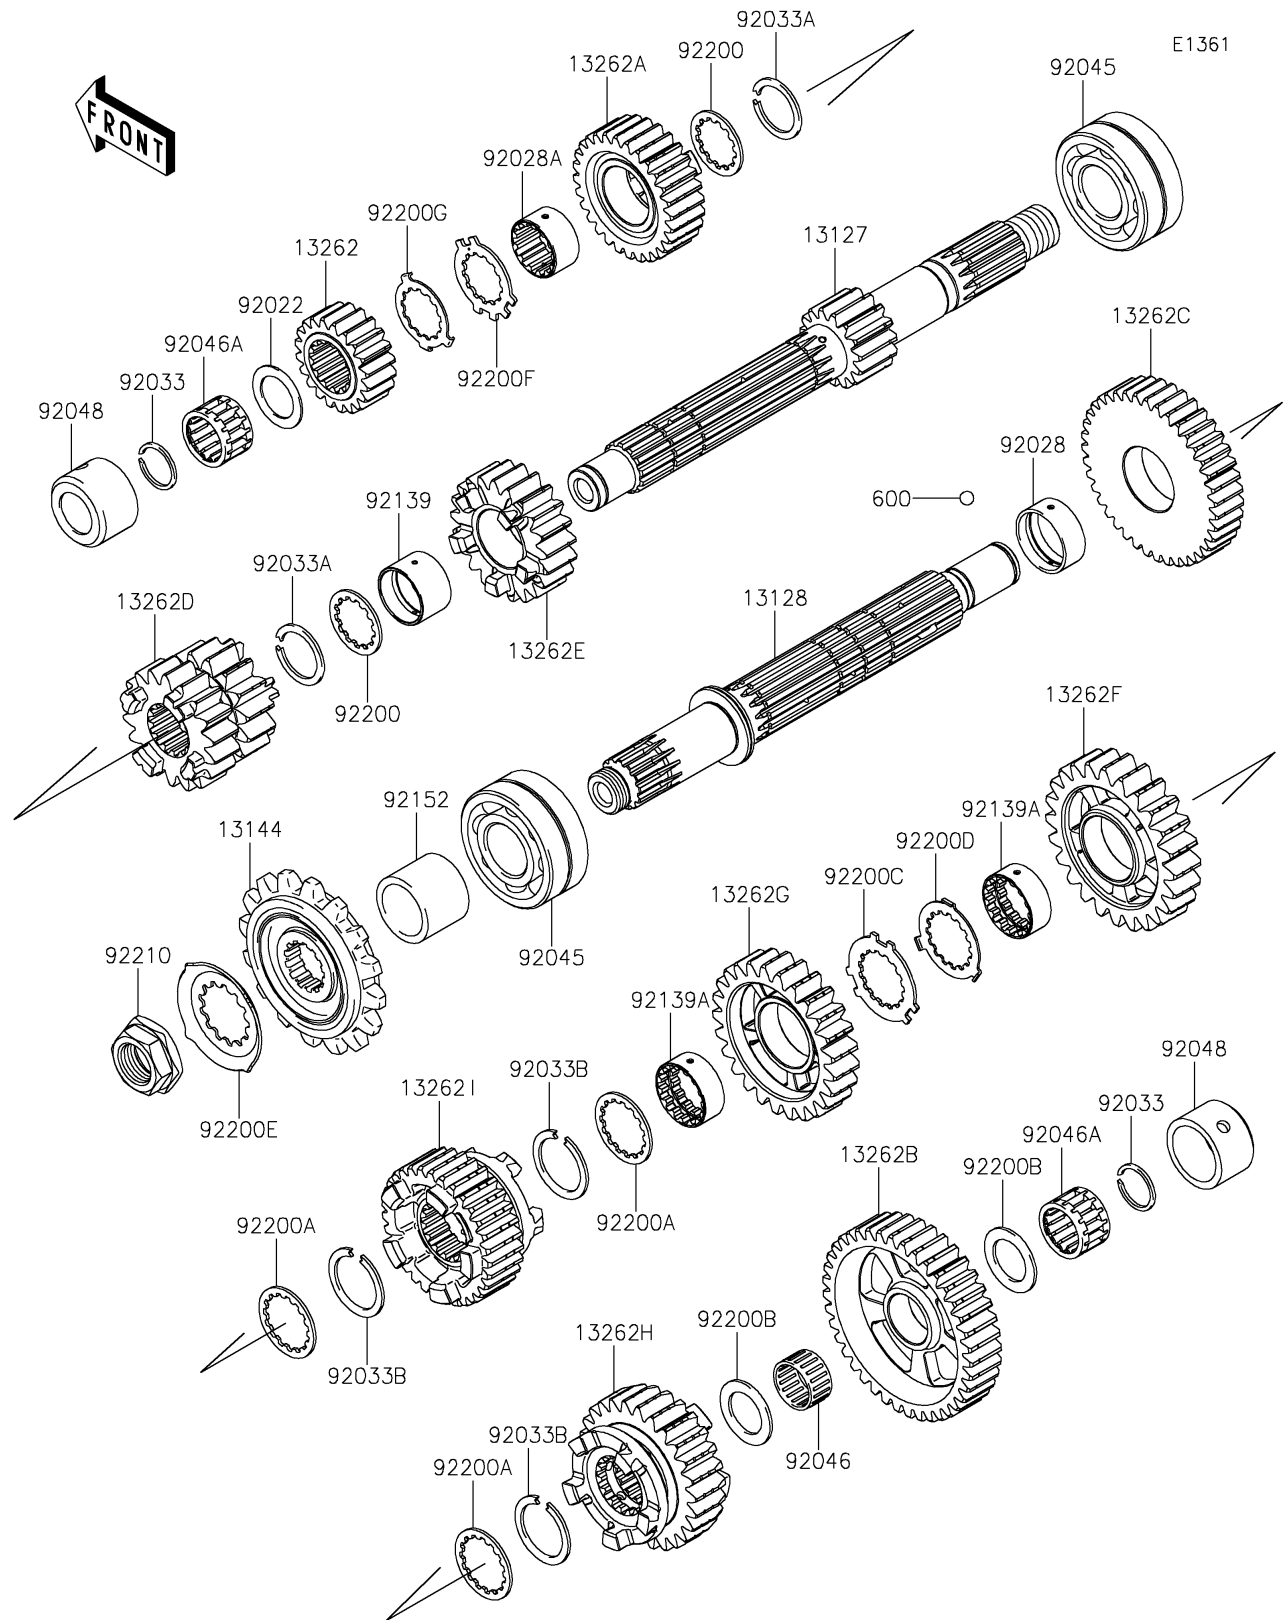

2024 Ninja 1000SX

PARTS DIAGRAM

Transmission

2024 Ninja 1000SX

PARTS LIST

Transmission

ITEM NAME	PART NUMBER	QUANTITY
-----------	-------------	----------
