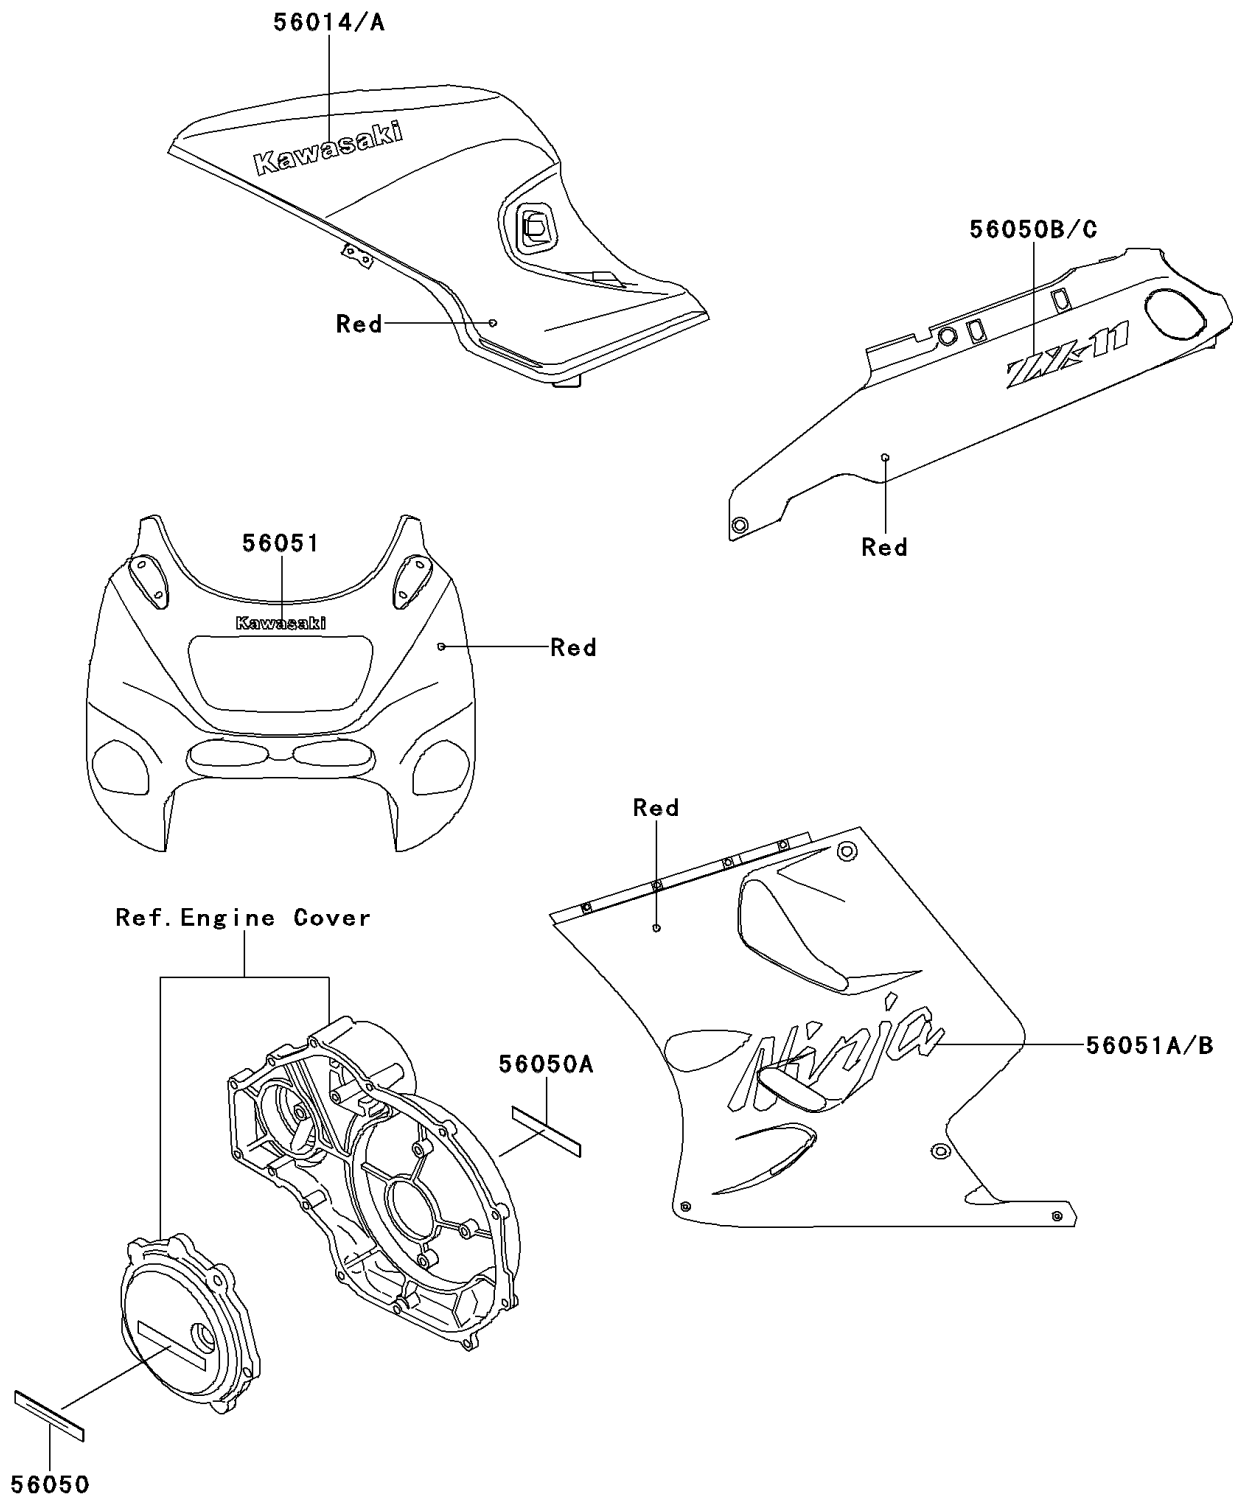

2000 Ninja® ZX™-11

PARTS DIAGRAM

Decals(Red)(ZX1100-D7/D8)

Kawasaki

Let the Good Times Roll®

F2861

2000 Ninja® ZX™ -11

PARTS LIST

Decals(Red)(ZX1100-D7/D8)

ITEM NAME	PART NUMBER	QUANTITY
EMBLEM,FUEL TANK,LH,KAWASAKI (Ref # 56014)	56014-1284	1
EMBLEM,FUEL TANK,RH,KAWASAKI (Ref # 56014A)	56014-1285	1
MARK,ENGINE COVER,LH (Ref # 56050)	56050-1094	1
MARK,ENGINE COVER,RH (Ref # 56050A)	56050-1095	1
MARK,SIDE COVER,LH,ZX-11 (Ref # 56050B)	56050-1938	1
MARK,SIDE COVER,RH,ZX-11 (Ref # 56050C)	56050-1939	1
MARK,UPP COWLING,KAWASAKI (Ref # 56051)	56051-1881	1
MARK,LWR COWLING,LH,NINJA (Ref # 56051A)	56051-1882	1
MARK,LWR COWLING,RH,NINJA (Ref # 56051B)	56051-1883	1