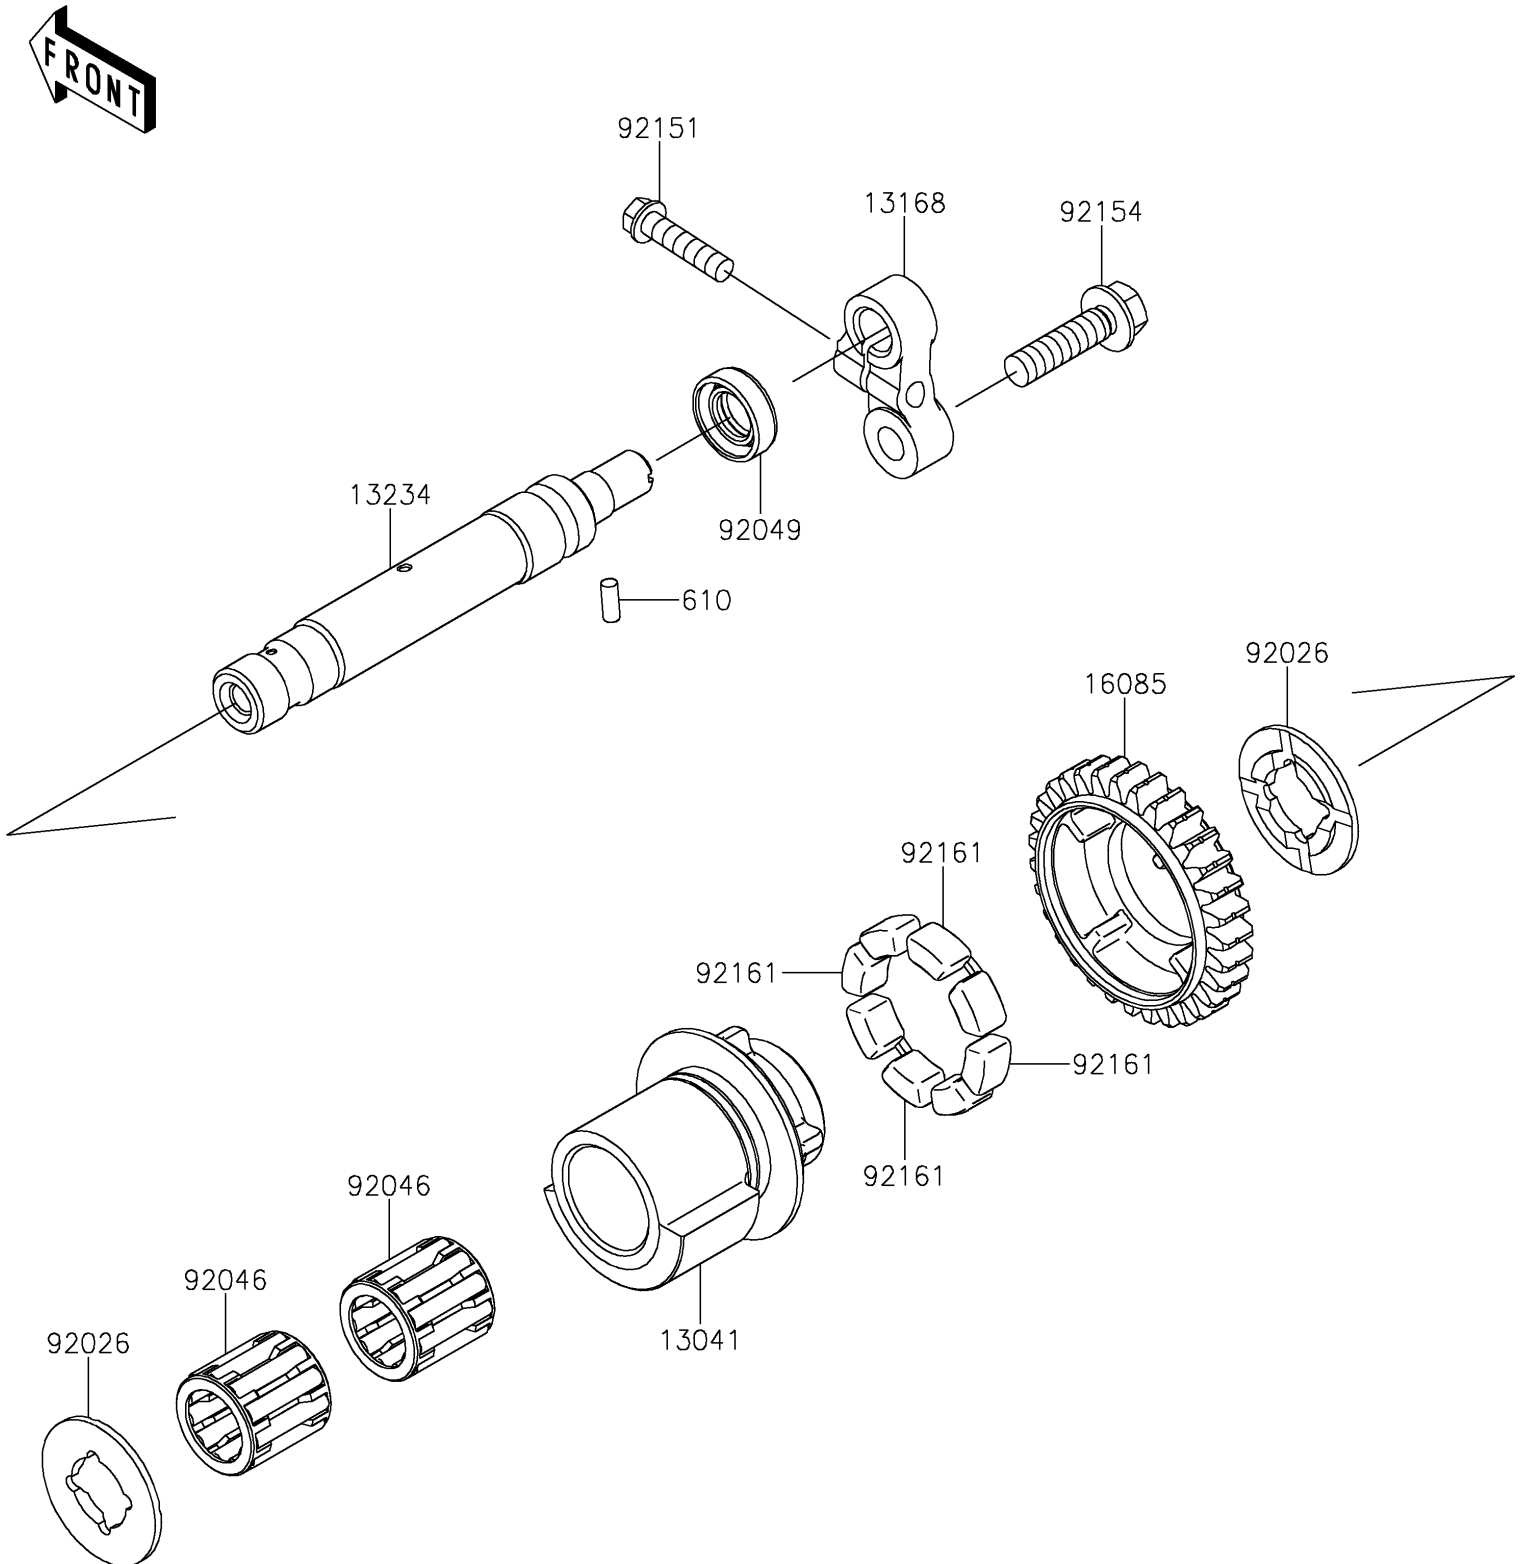

2024 NINJA® 1000SX ABS

PARTS DIAGRAM

Balancer

E1323

2024 NINJA® 1000SX ABS

PARTS LIST

Balancer

ITEM NAME	PART NUMBER	QUANTITY
BALANCER (Ref # 13041)	13041-0040	1
LEVER (Ref # 13168)	13168-0115	1
SHAFT-COMP (Ref # 13234)	13234-0038	1
GEAR,BALANCER,31T (Ref # 16085)	16085-0134	1
SPACER (Ref # 92026)	92026-0082	2
BEARING-NEEDLE (Ref # 92046)	92046-1266	2
SEAL-OIL,TC 12X22X7 (Ref # 92049)	92049-2204	1
BOLT,FLANGED-SMALL,6X25 (Ref # 92151)	92151-1930	1
BOLT,FLANGED,8X30 (Ref # 92154)	92154-1796	1
DAMPER (Ref # 92161)	92161-1055	4
ROLLER,4X10 (Ref # 610)	610A0410	1