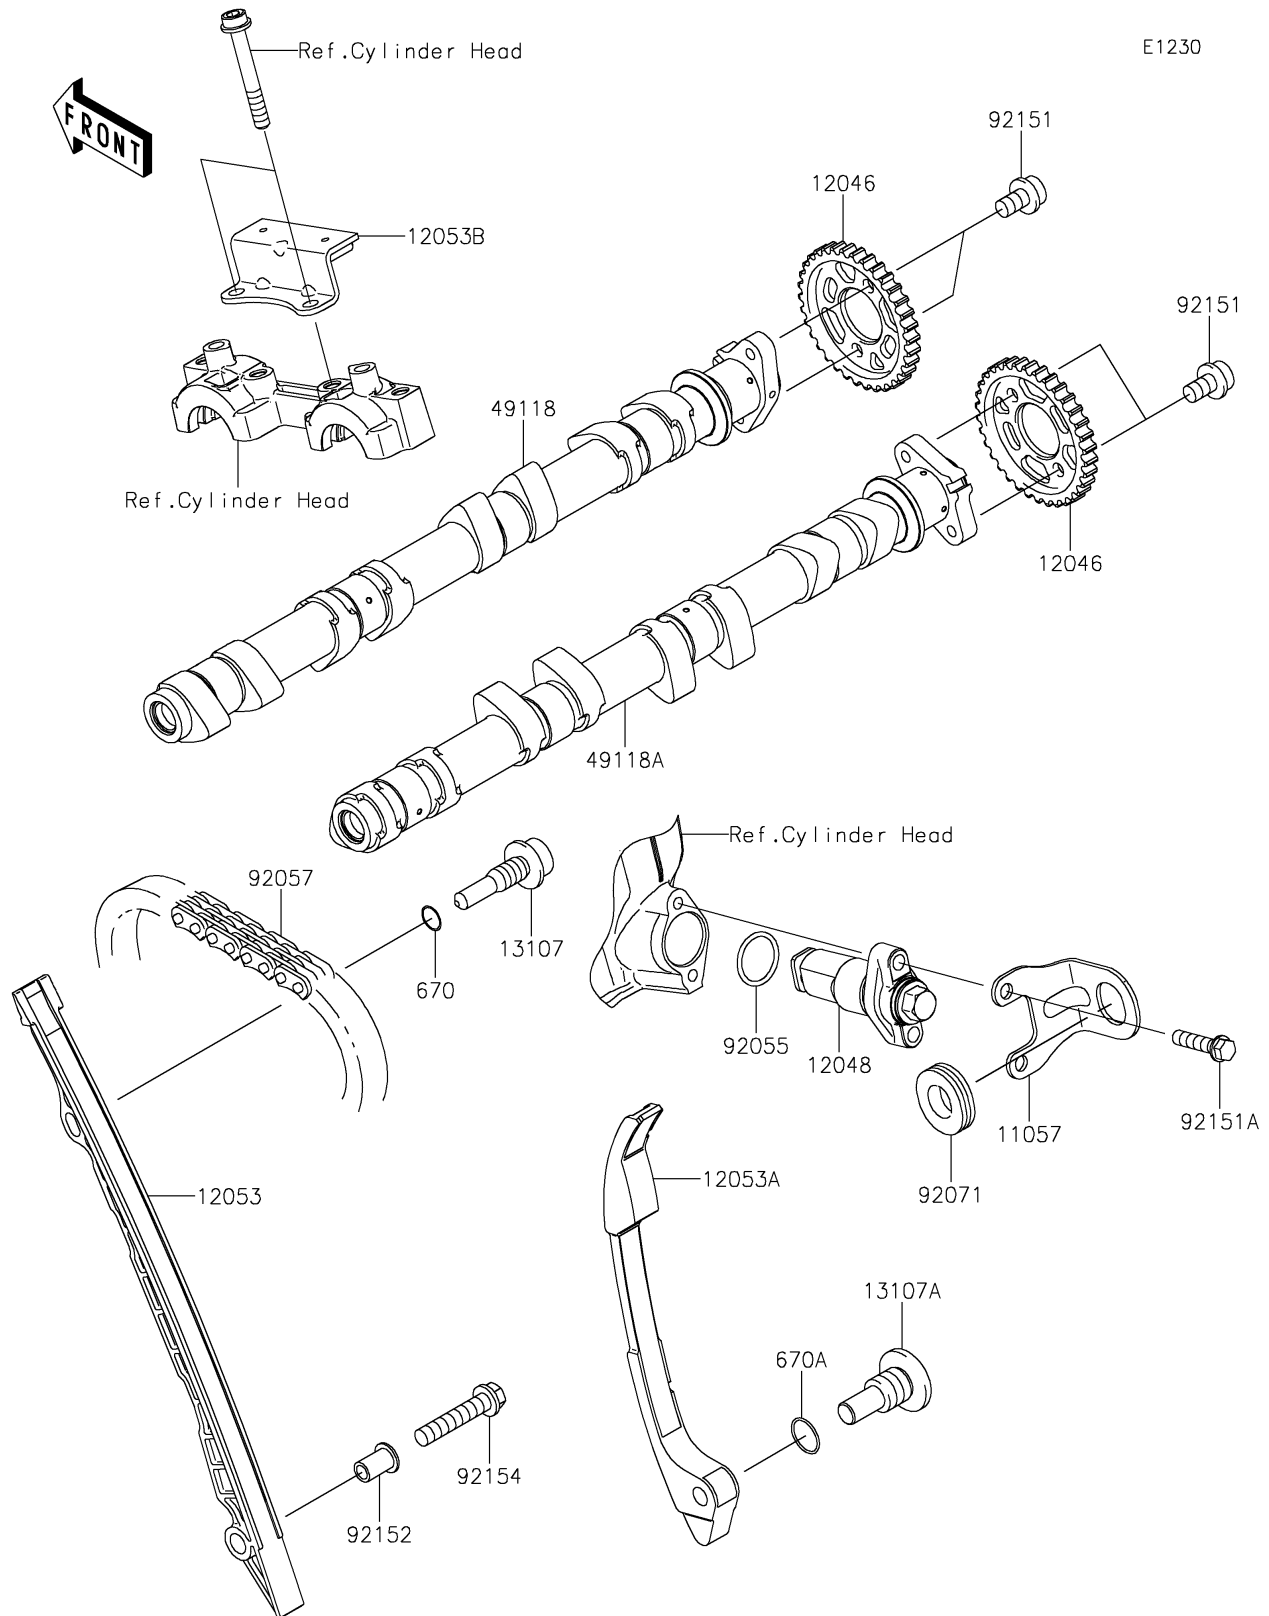

2022 NINJA® 1000SX

PARTS DIAGRAM

Camshaft(s)/Tensioner

2022 NINJA® 1000SX

PARTS LIST

Camshaft(s)/Tensioner

ITEM NAME

PART NUMBER

QUANTITY
