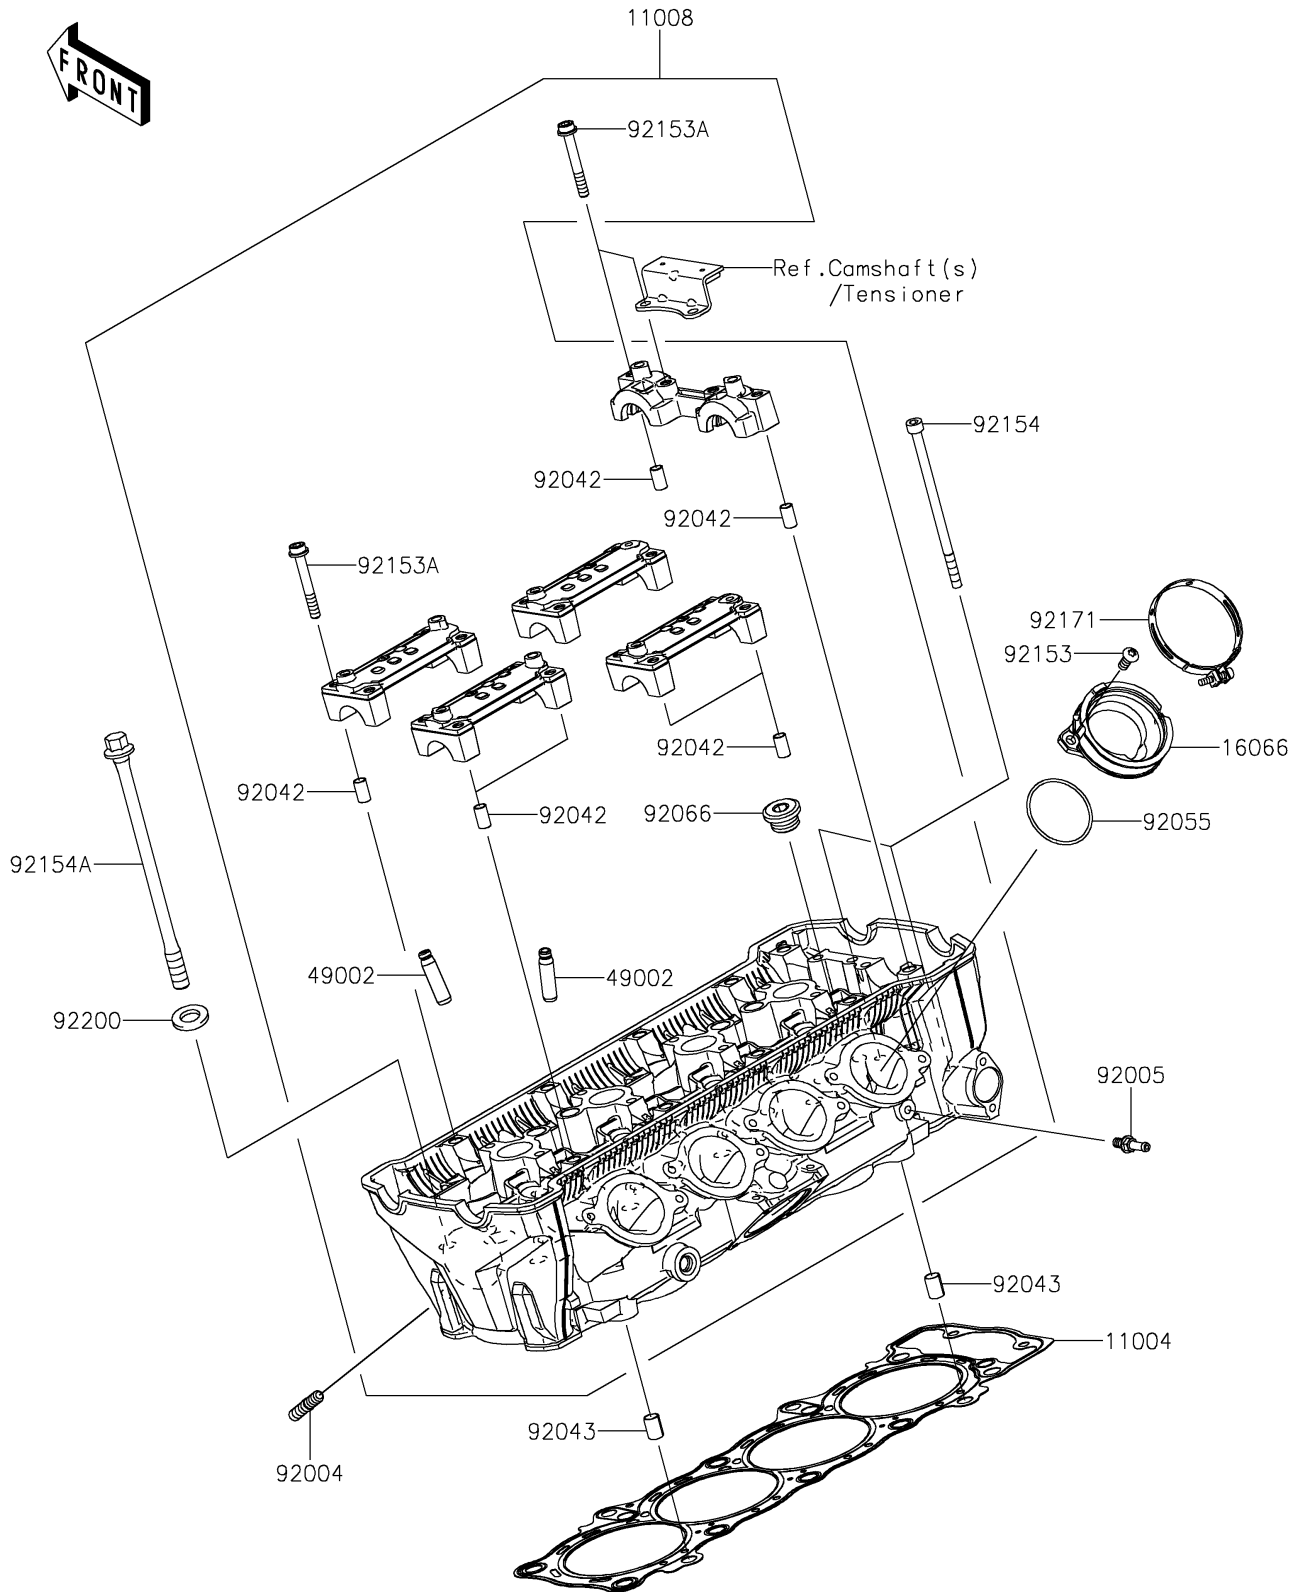

2023 Ninja® 1000SX

PARTS DIAGRAM

Cylinder Head

E1111

2023 Ninja® 1000SX

PARTS LIST

Cylinder Head

Kawasaki

Let the Good Times Roll®

ITEM NAME	PART NUMBER	QUANTITY
GASKET-HEAD (Ref # 11004)	11004-0781	1
HEAD-COMP-CYLINDER (Ref # 11008)	11008-0973	1
HOLDER-THROTTLE BODY (Ref # 16066)	16066-0012	4
GUIDE-VALVE (Ref # 49002)	49002-0009	16
STUD (Ref # 92004)	92004-0050	8
FITTING (Ref # 92005)	92005-0826	1
PIN,DOWEL,6.3X8X14 (Ref # 92042)	92042-007	10
PIN,8.2X10X14 (Ref # 92043)	92043-1264	2
RING-O,42X1.9 (Ref # 92055)	92055-1536	4
PLUG,18X10 (Ref # 92066)	92066-0832	5
BOLT,TORX,6X14 (Ref # 92153)	92153-0406	8
BOLT,SOCKET,6X45 (Ref # 92153A)	92153-0656	20
BOLT,SOCKET,6X115 (Ref # 92154)	92154-0205	2
BOLT,FLANGED,10X165 (Ref # 92154A)	92154-2638	10
CLAMP,60MM (Ref # 92171)	92171-0729	4
WASHER,10.2X18.4X1.8 (Ref # 92200)	92200-1691	10