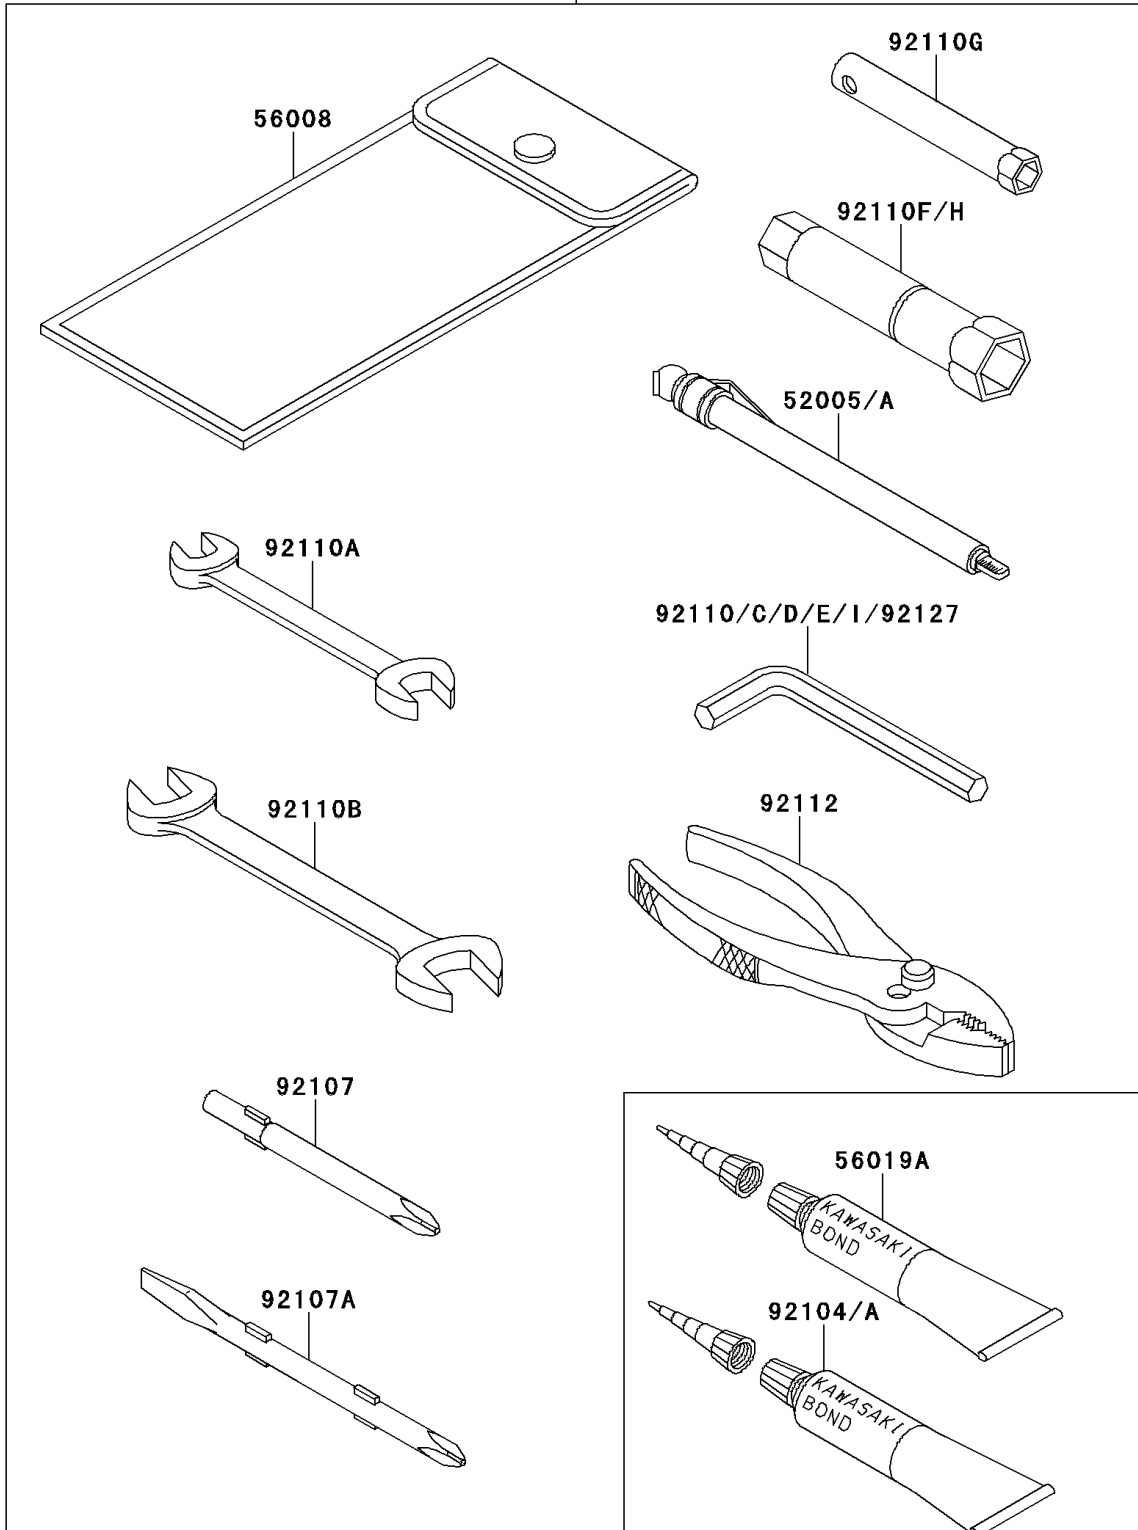

2000 Ninja® ZX™-11

PARTS DIAGRAM

Owner's Tools

56007/A

F2810