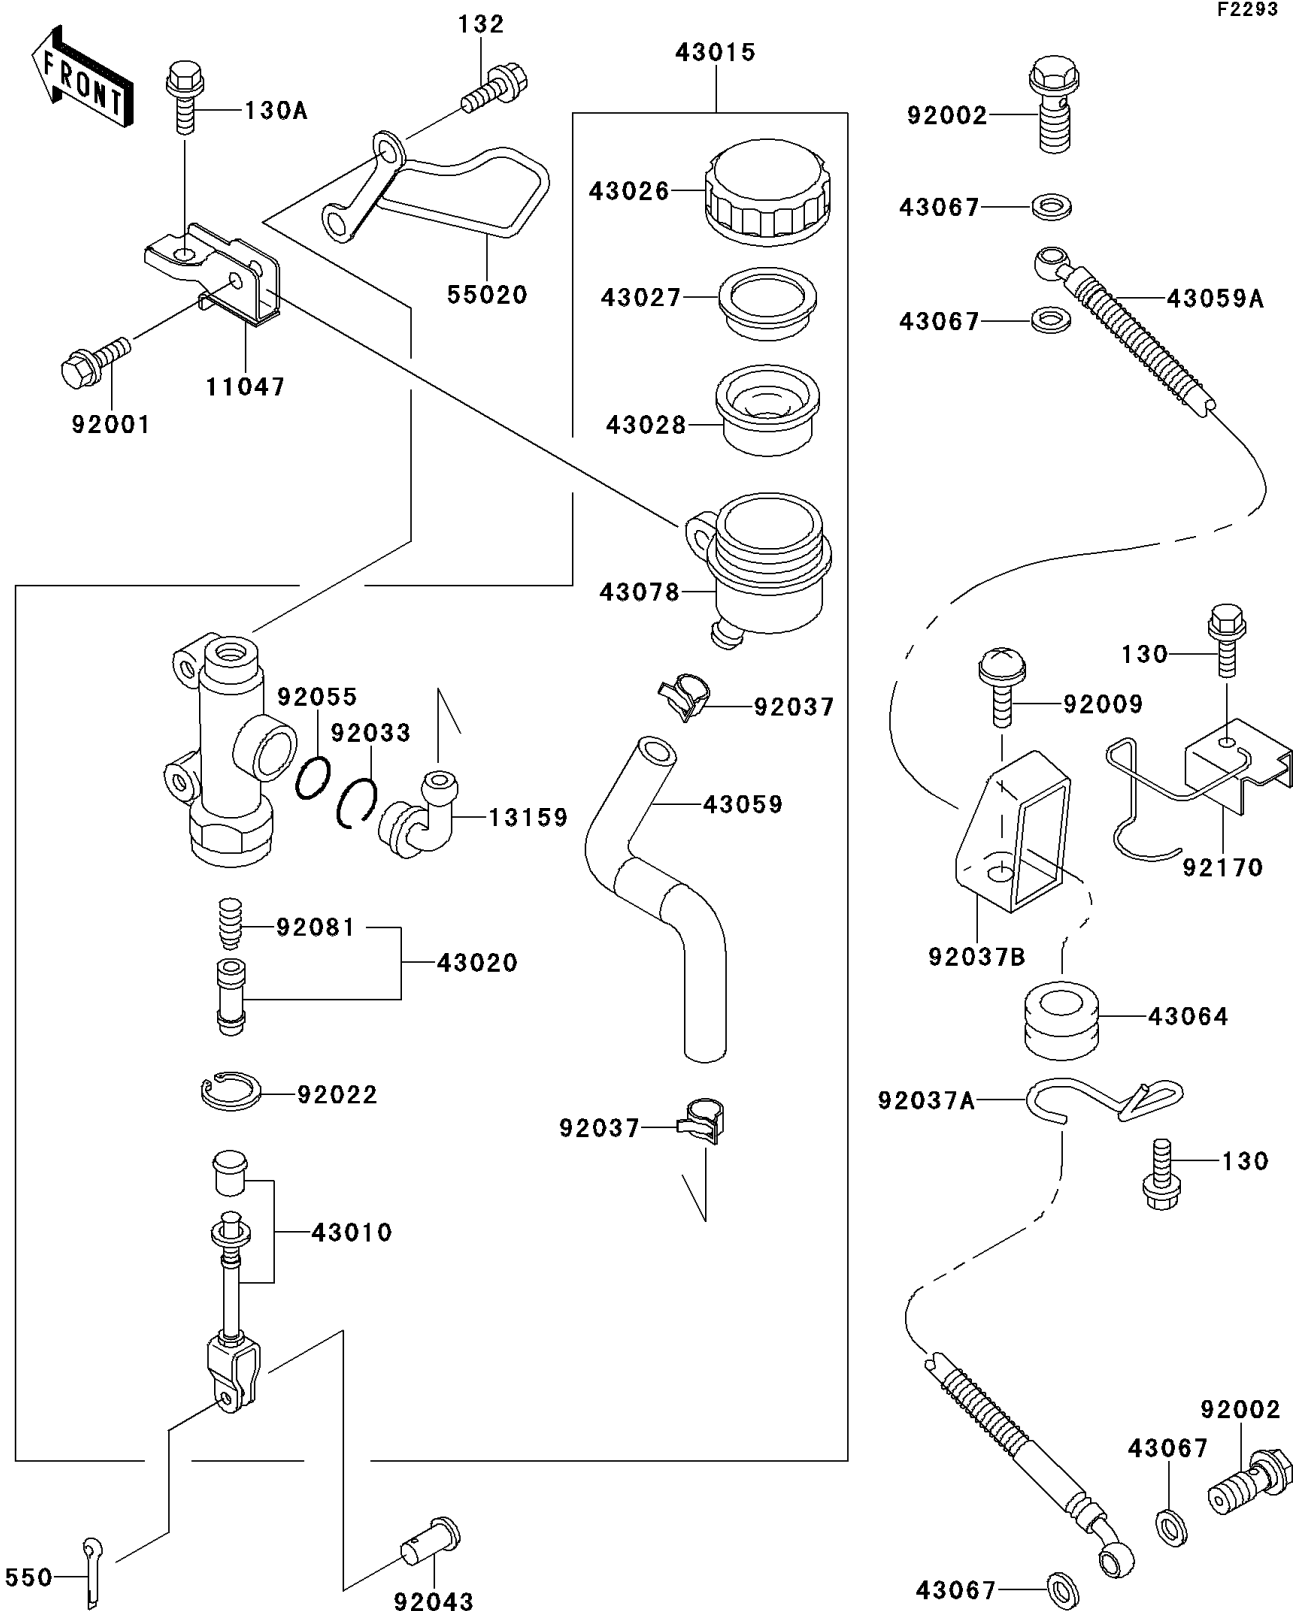

2000 Ninja[®] ZX[™]-11

PARTS DIAGRAM

Rear Master Cylinder

2000 Ninja® ZX™ -11

PARTS LIST

Rear Master Cylinder

ITEM NAME

PART NUMBER

QUANTITY
