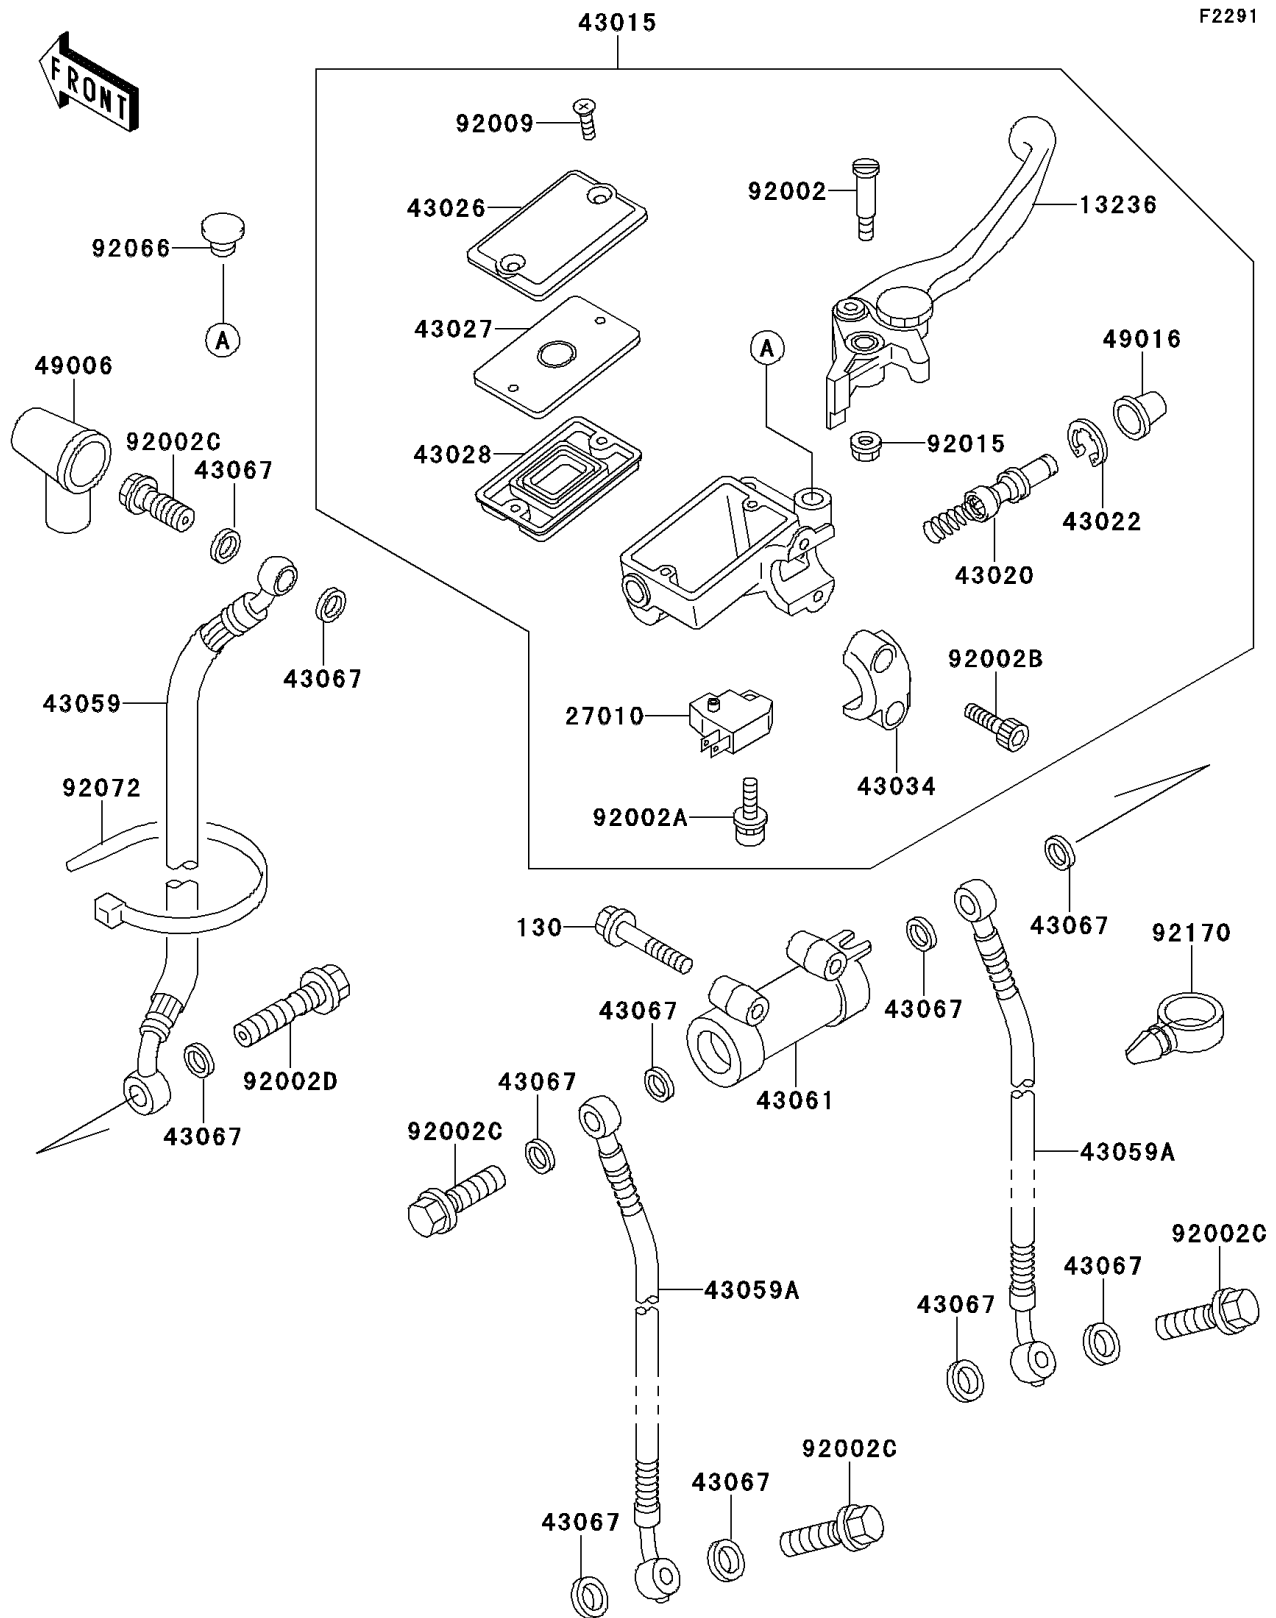

2000 Ninja[®] ZX[™]-11

PARTS DIAGRAM

Front Master Cylinder

2000 Ninja® ZX™ -11

PARTS LIST

Front Master Cylinder

ITEM NAME

PART NUMBER

QUANTITY
