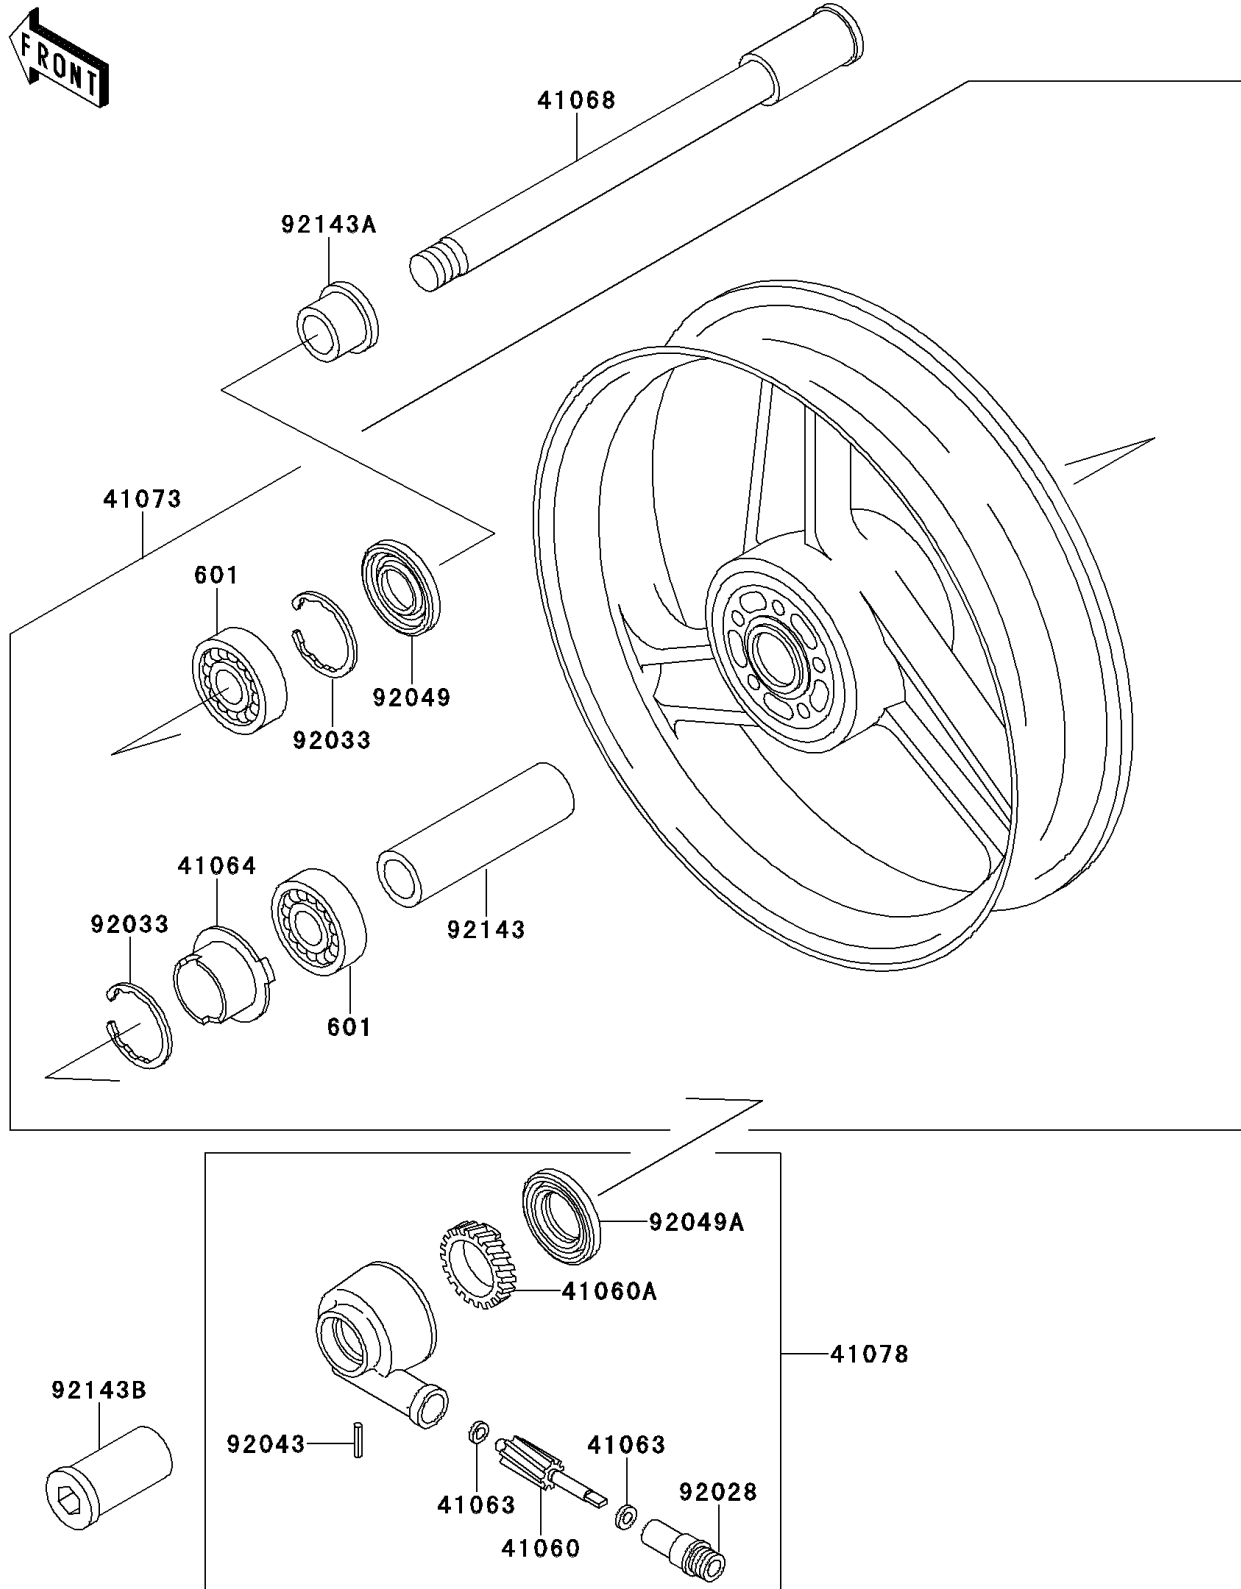

2000 Ninja[®] ZX[™]-11

PARTS DIAGRAM

Front Wheel

F2230

2000 Ninja® ZX™ -11

PARTS LIST

Front Wheel

ITEM NAME

PART NUMBER

QUANTITY
