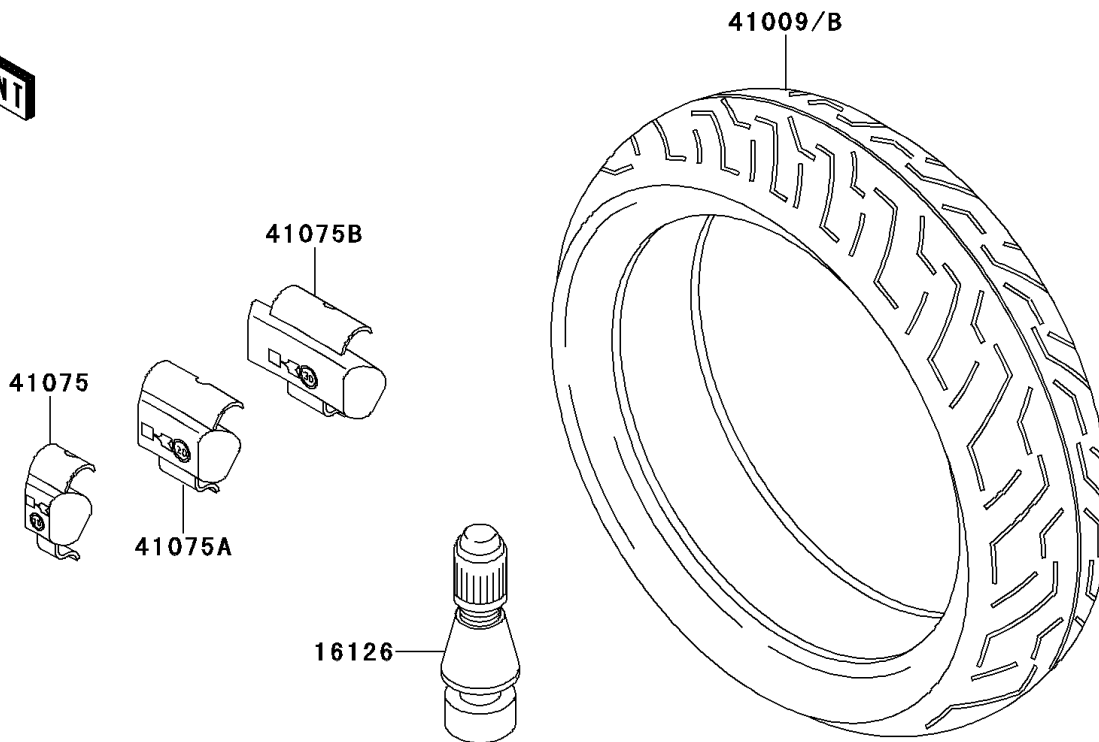

2001 Ninja[®] ZX[™]-11

PARTS DIAGRAM

Tires

Kawasaki

Let the Good Times Roll[®]

F2210

2001 Ninja[®] ZX[™]-11

PARTS LIST

Tires

ITEM NAME

PART NUMBER

QUANTITY
