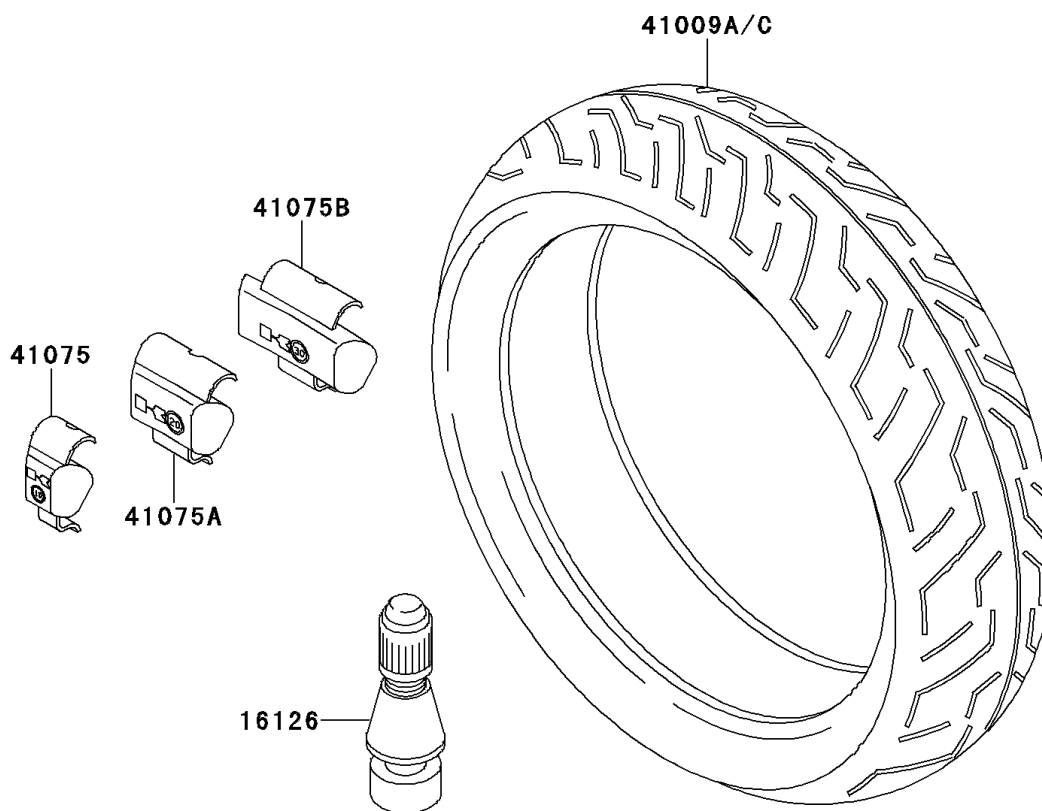

2001 Ninja[®] ZX[™]-11

PARTS DIAGRAM

Tires

Kawasaki

Let the Good Times Roll[®]

F2210

2001 Ninja[®] ZX[™]-11

PARTS LIST

Tires

ITEM NAME

PART NUMBER

QUANTITY
