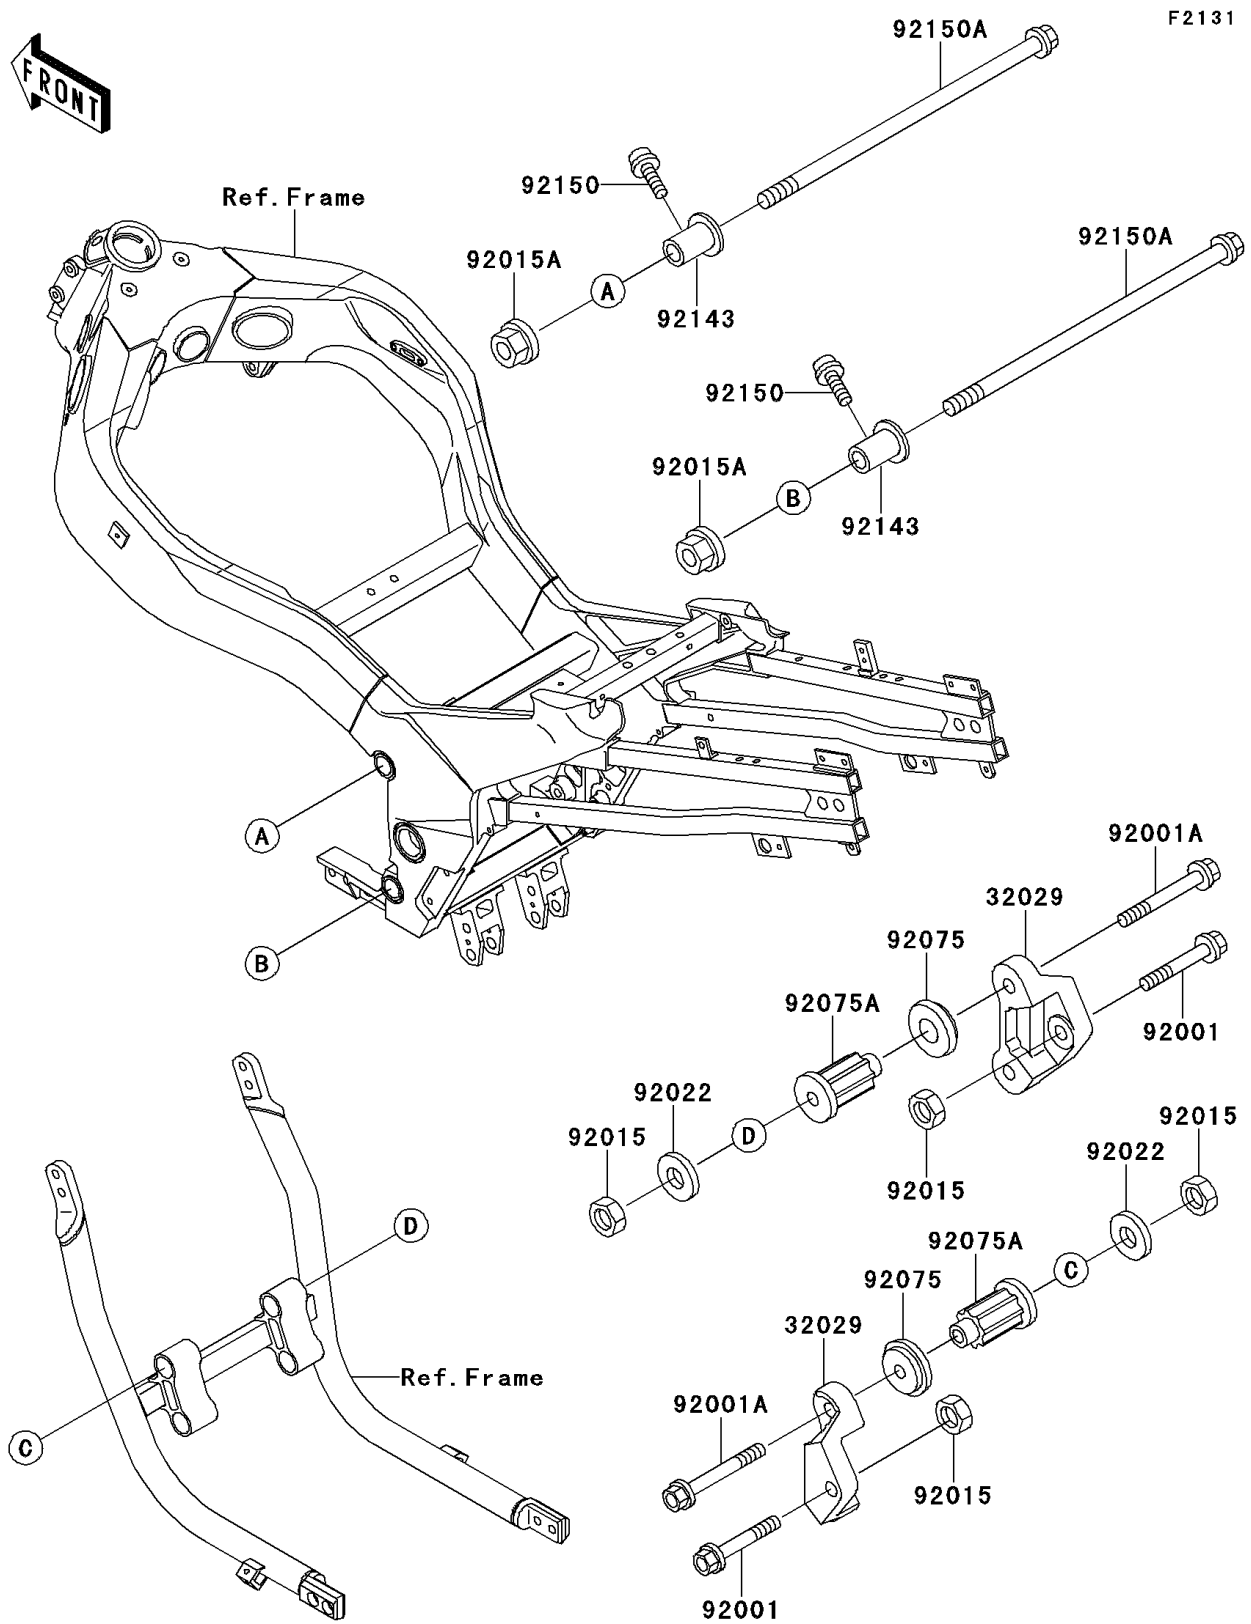

2000 Ninja[®] ZX[™]-11

PARTS DIAGRAM

Frame Fittings

2000 Ninja® ZX™ -11

PARTS LIST

Frame Fittings

ITEM NAME

PART NUMBER

QUANTITY
