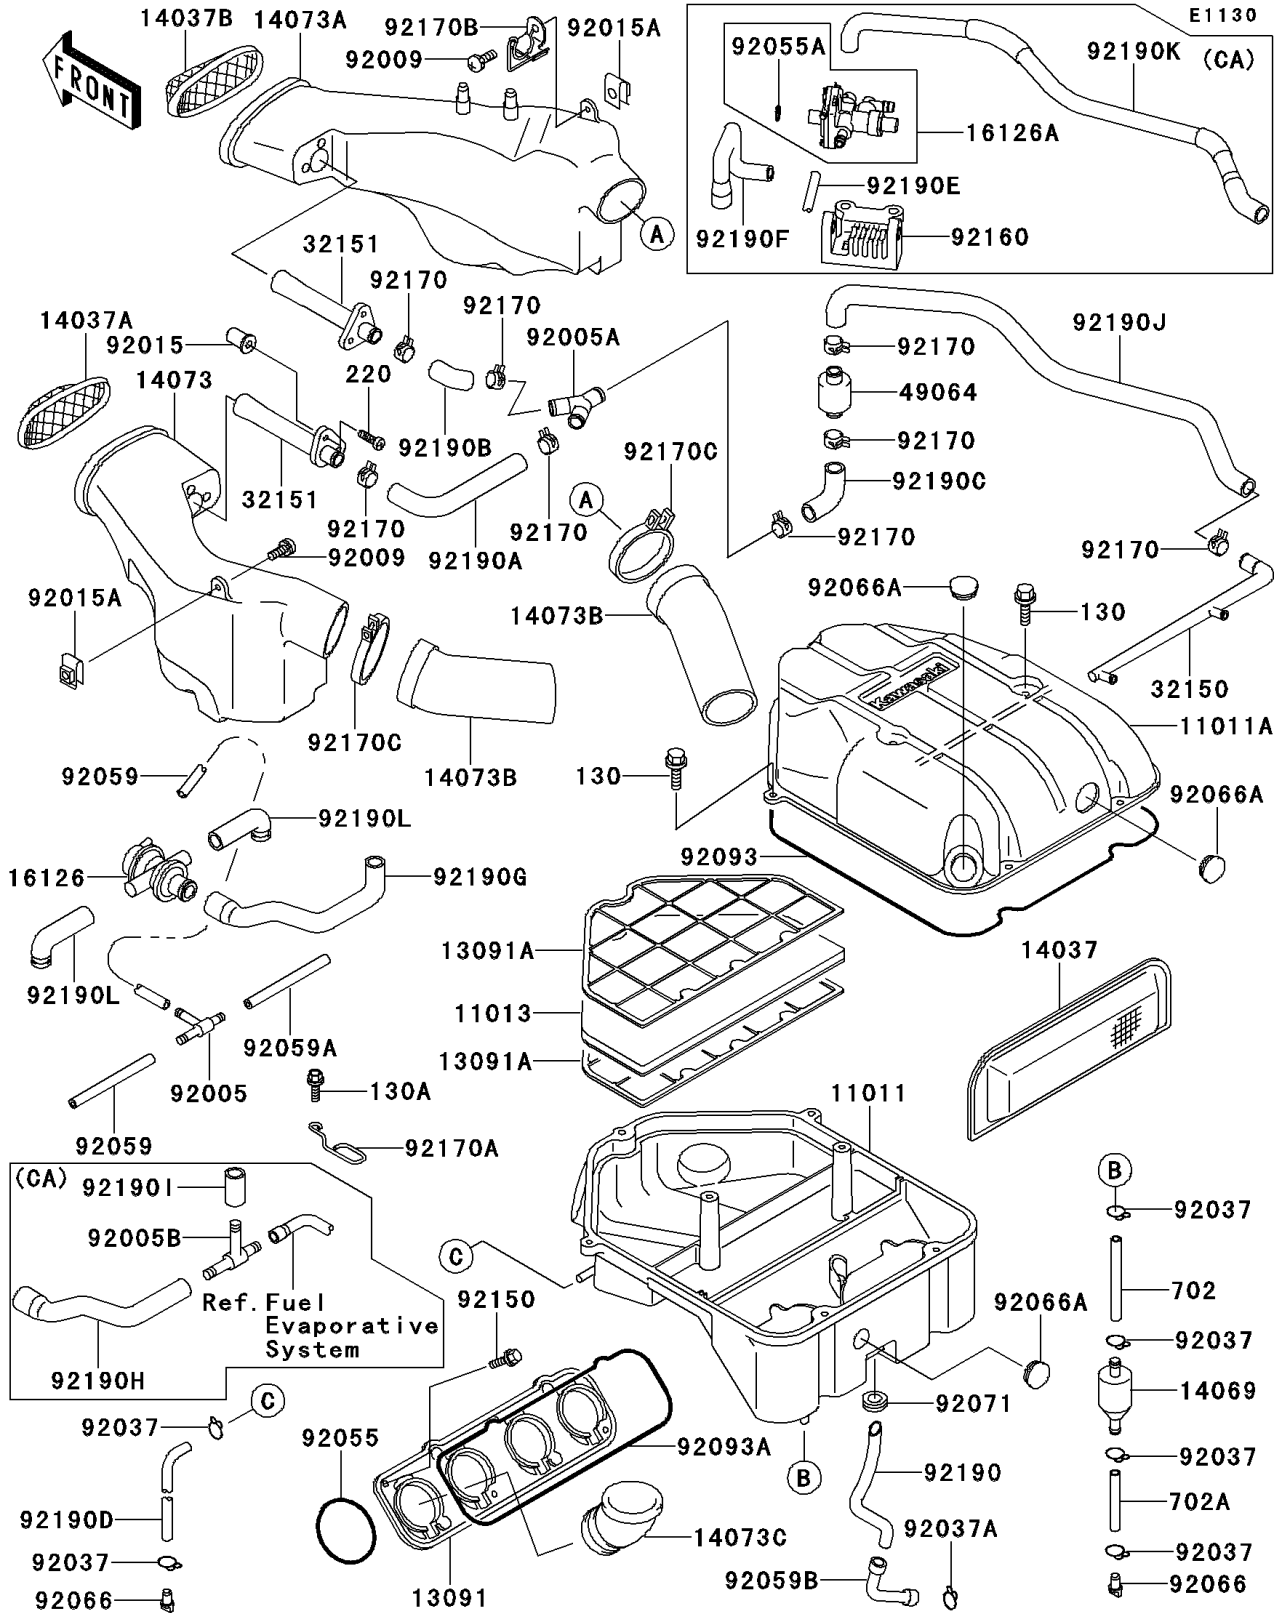

2001 Ninja® ZX™-11

PARTS DIAGRAM

Air Cleaner

Kawasaki

Let the Good Times Roll®