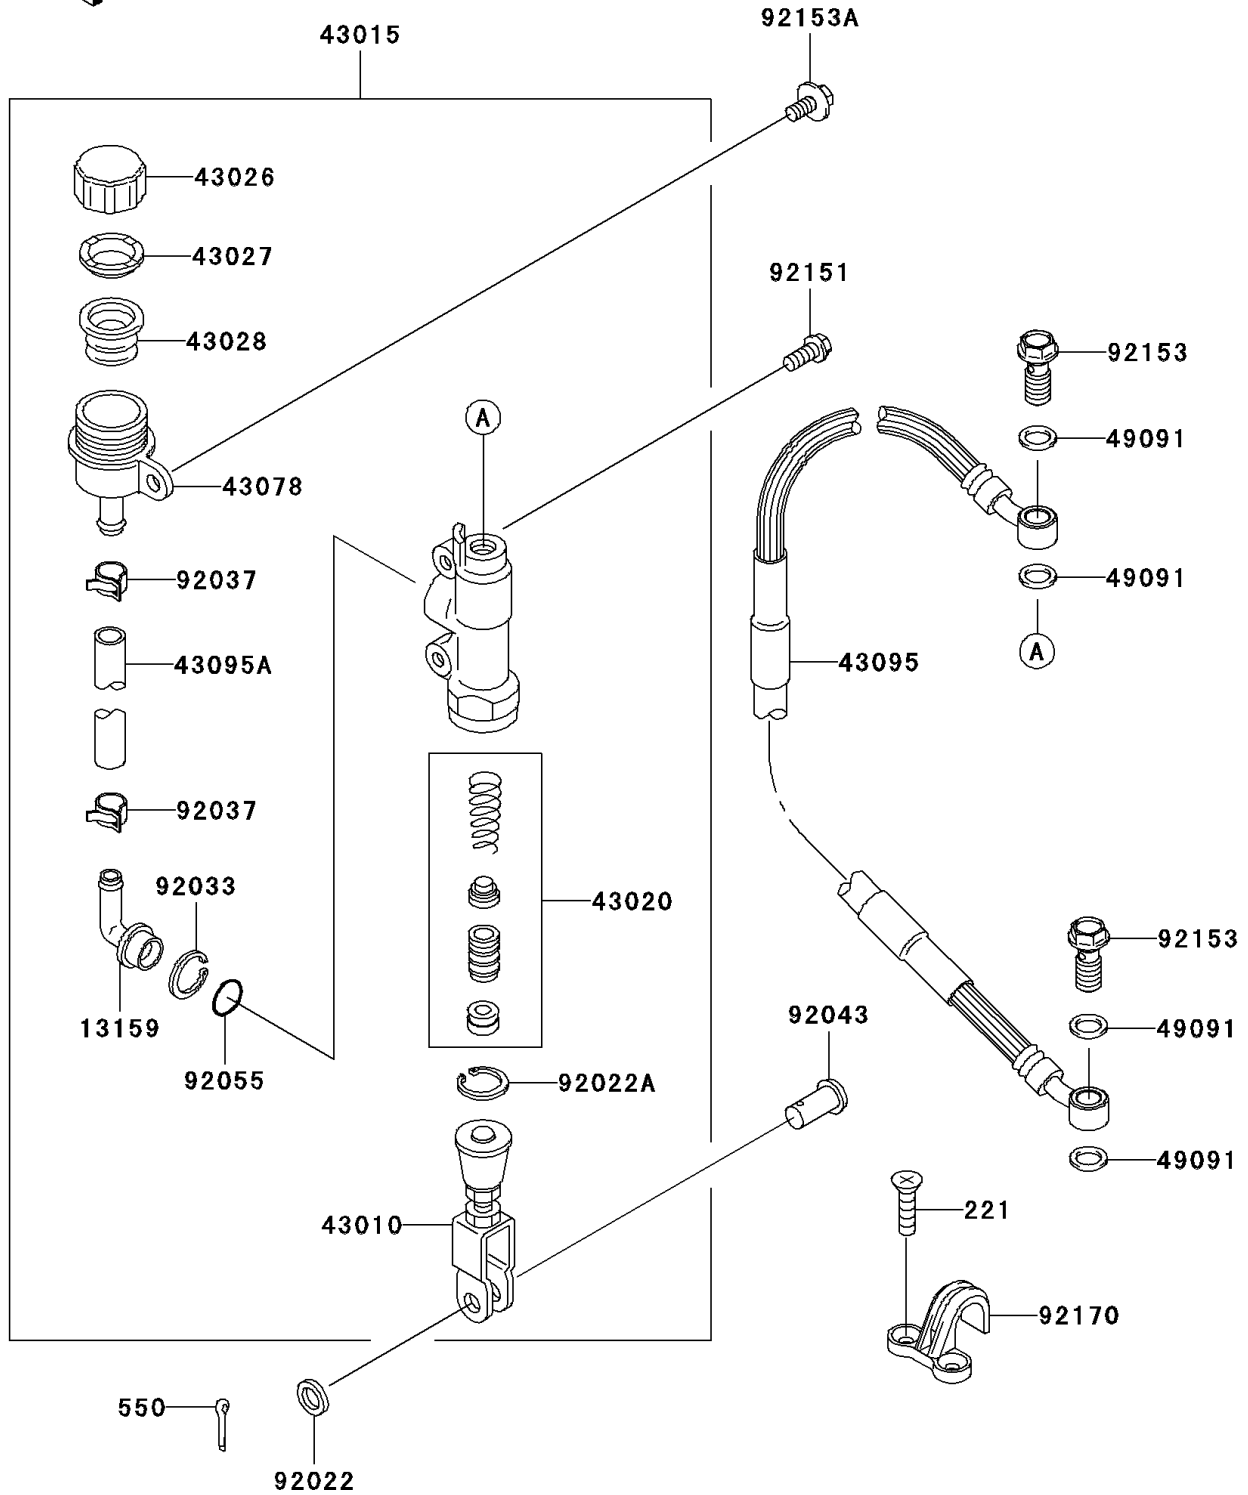

2006 KX65

PARTS DIAGRAM

Rear Master Cylinder

F2293

2006 KX65

PARTS LIST

Rear Master Cylinder

Kawasaki

Let the Good Times Roll®

ITEM NAME

PART NUMBER

QUANTITY
