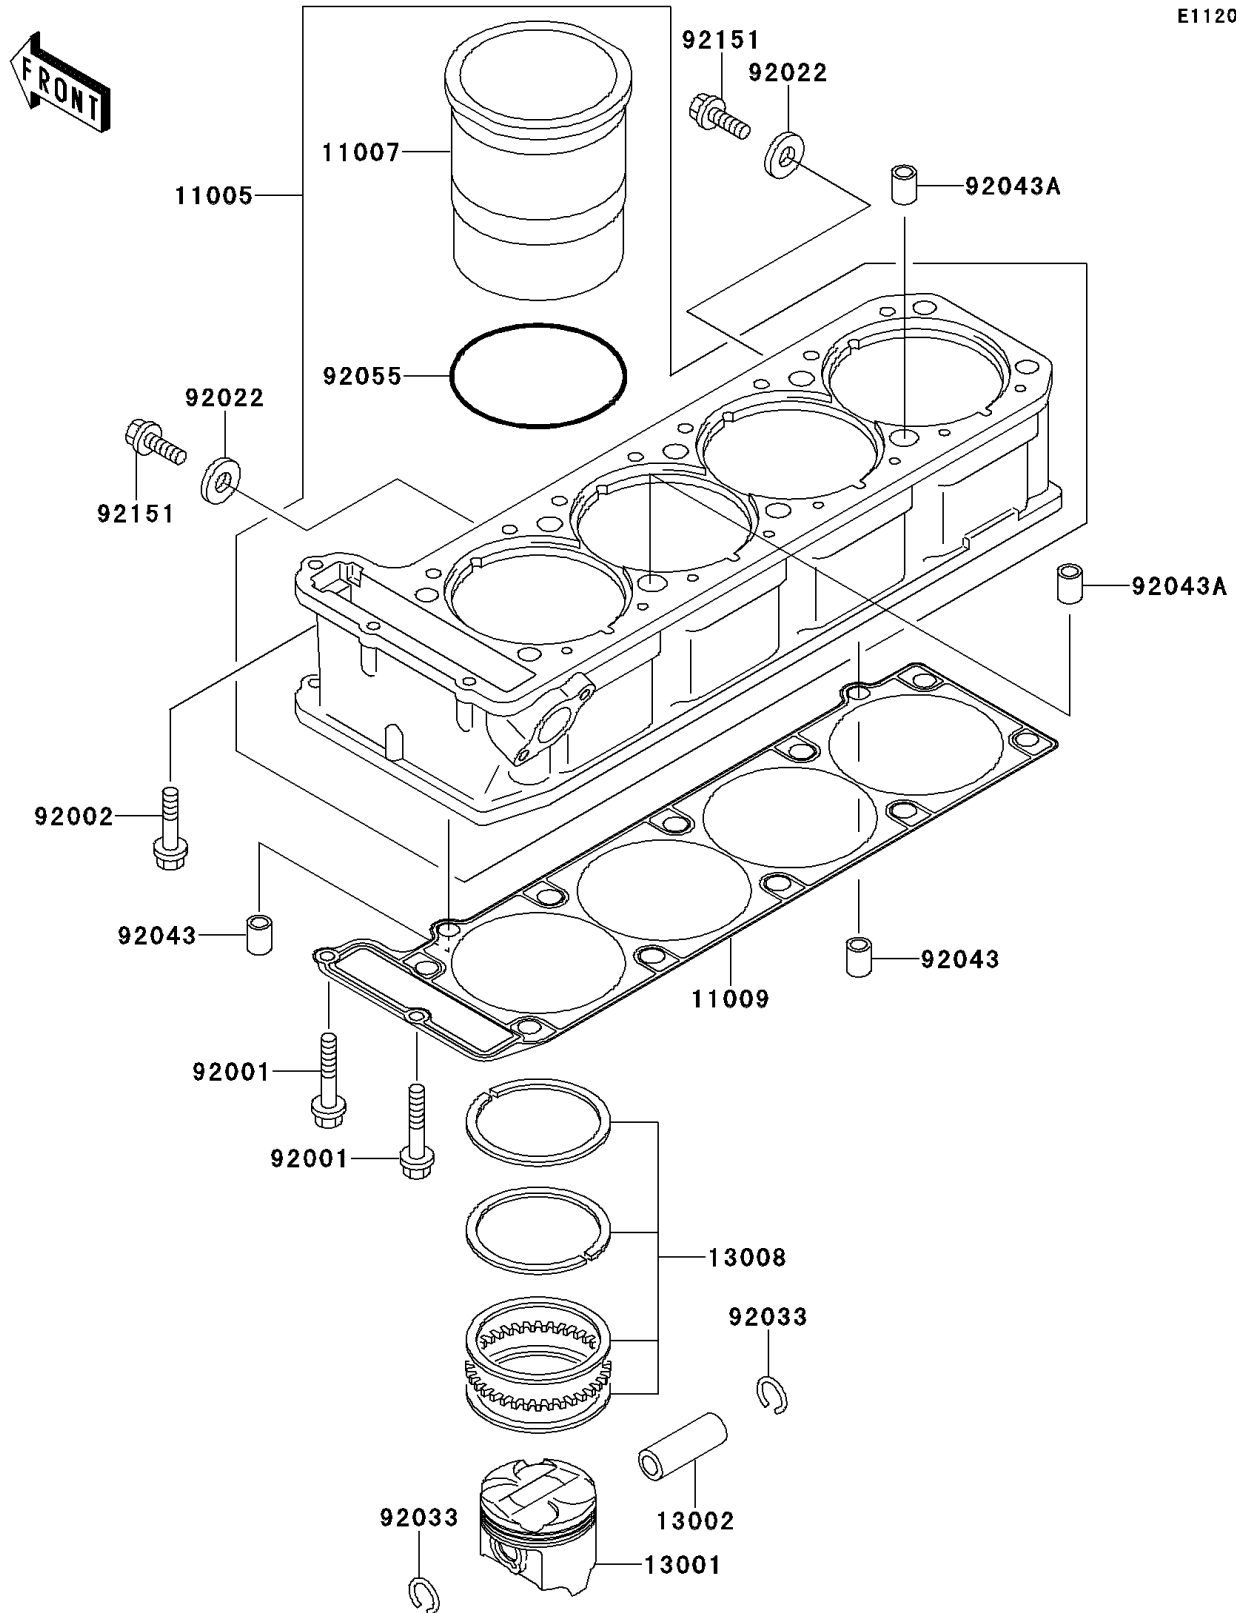

## PARTS DIAGRAM

### Cylinder/Piston(s)

E1120

## PARTS LIST

### Cylinder/Piston(s)

ITEM NAME	PART NUMBER	QUANTITY
CYLINDER-ENGINE (Ref # 11005)	11005-1615	1
LINER-CYLINDER (Ref # 11007)	11007-1114	4
GASKET,CYLINDER BASE (Ref # 11009)	11009-1847	1
PISTON-ENGINE (Ref # 13001)	13001-1397	4
PIN-PISTON (Ref # 13002)	13002-1058	4
RING-SET-PISTON (Ref # 13008)	13008-1152	4
BOLT,6X38 (Ref # 92001)	92001-1899	2
BOLT,6X30 (Ref # 92002)	92002-1138	1
WASHER,6.2X11X1 (Ref # 92022)	92022-304	2
RING-SNAP,20.5X1.2 (Ref # 92033)	92033-1099	8
PIN,8.2X10X14 (Ref # 92043)	92043-1264	2
PIN,11.5X14X14 (Ref # 92043A)	92043-1279	2
RING-O,82.6X2.4 (Ref # 92055)	92055-1465	4
BOLT,6X10 (Ref # 92151)	92151-1344	2