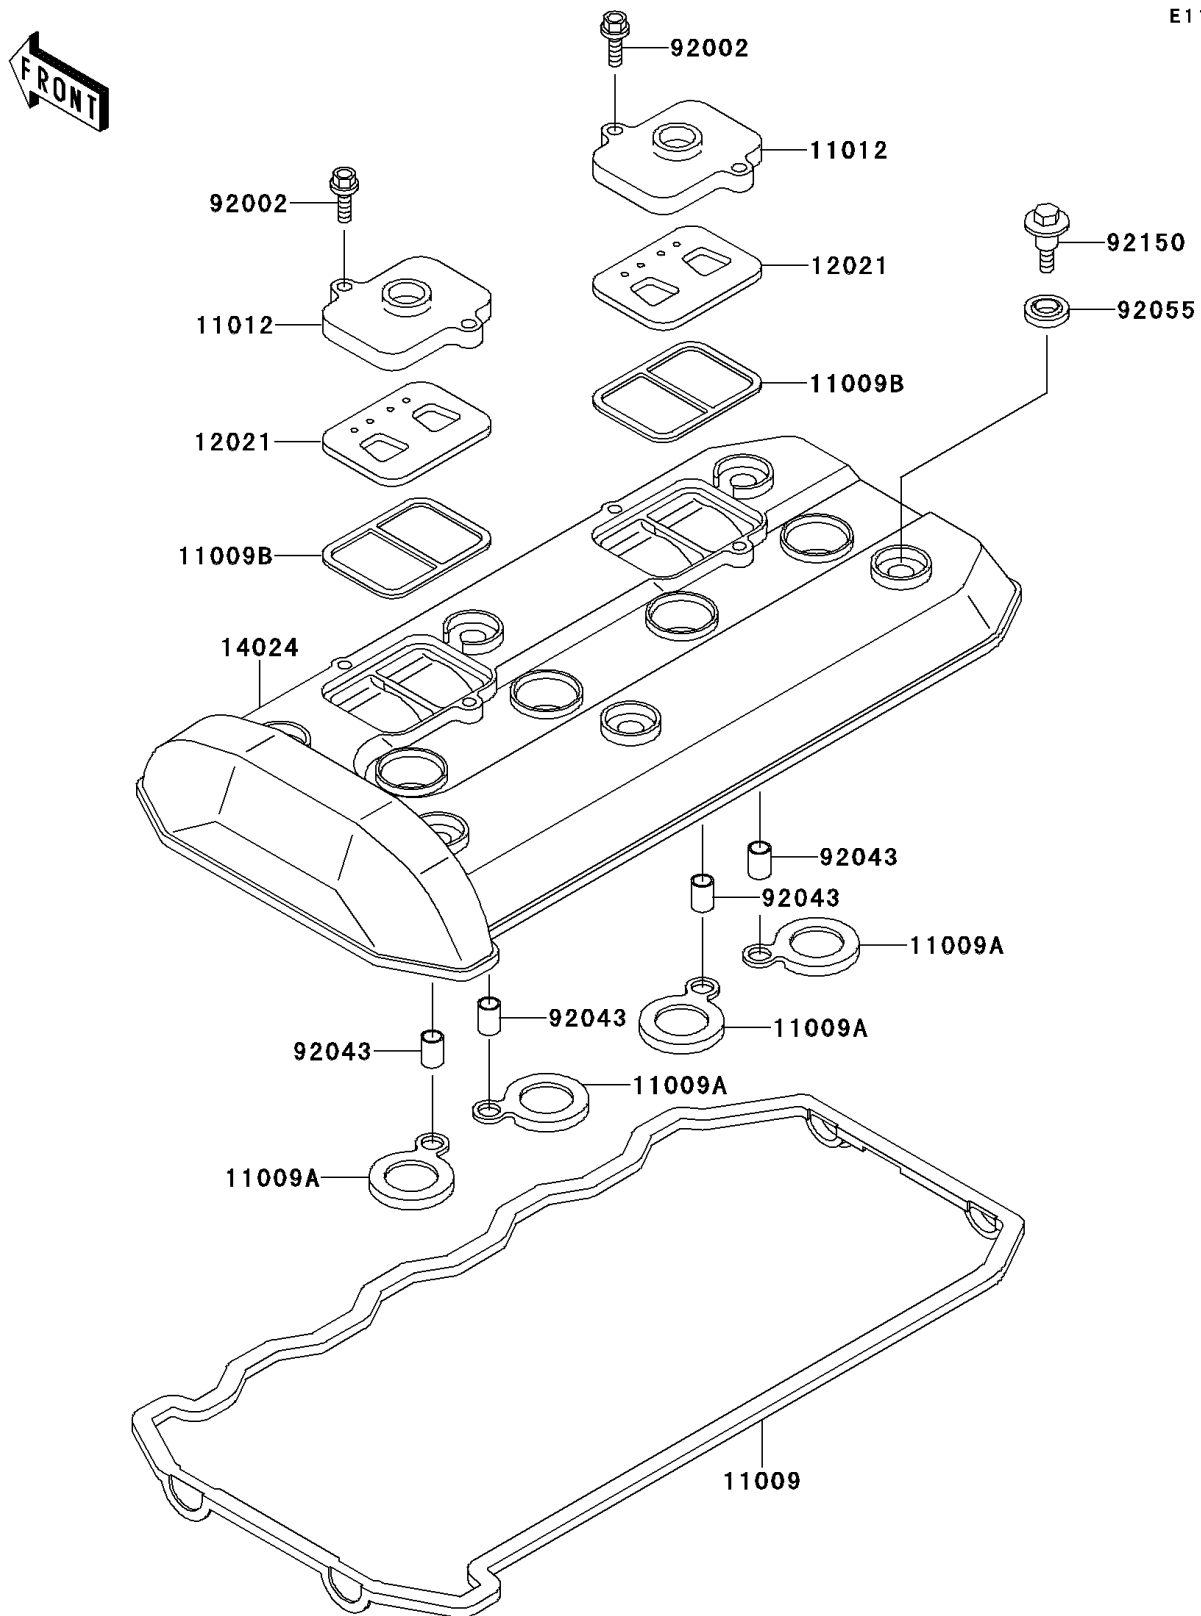

2001 Ninja[®] ZX[™]-11

PARTS DIAGRAM

Cylinder Head Cover

E1112

2001 Ninja® ZX™ -11

PARTS LIST

Cylinder Head Cover

ITEM NAME

PART NUMBER

QUANTITY
