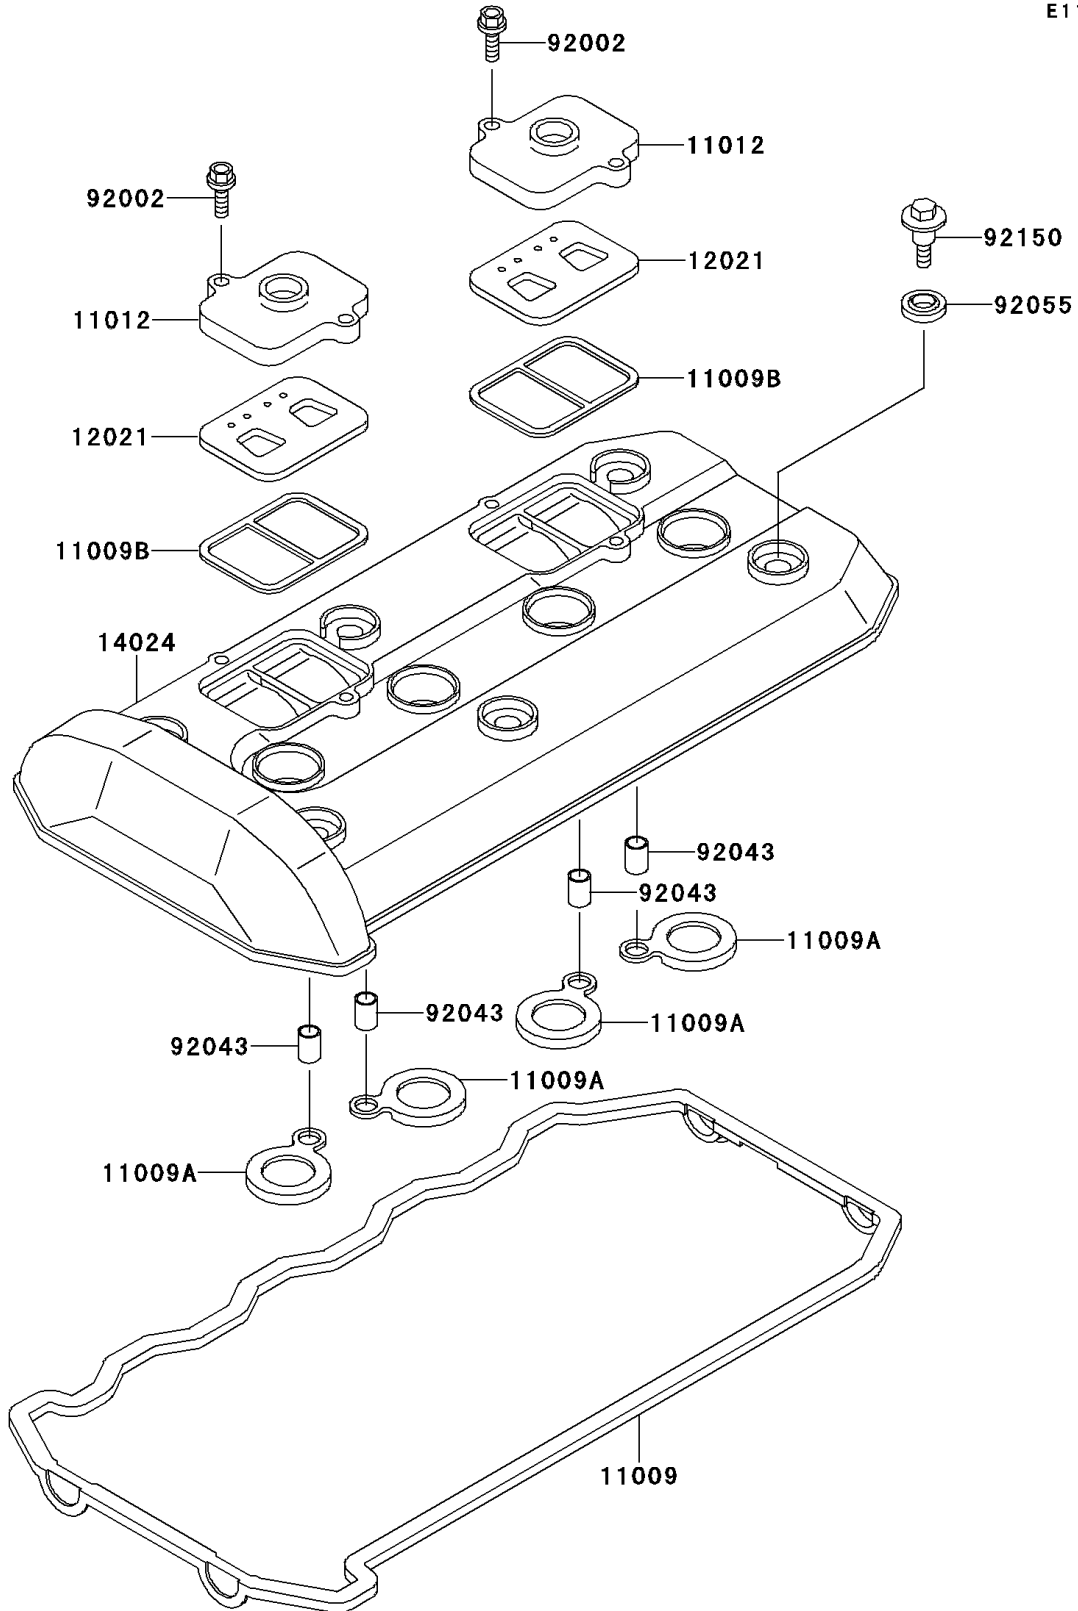

2000 Ninja[®] ZX[™]-11

PARTS DIAGRAM

Cylinder Head Cover

E1112

2000 Ninja® ZX™-11

PARTS LIST

Cylinder Head Cover

ITEM NAME	PART NUMBER	QUANTITY
GASKET,HEAD COVER (Ref # 11009)	11009-1724	1
GASKET,SPARK PLUG (Ref # 11009A)	11009-1725	4
GASKET,REED VALVE (Ref # 11009B)	11009-1857	2
CAP,REED VALVE (Ref # 11012)	11012-1532	2
VALVE-ASSY-REED (Ref # 12021)	12021-1053	2
COVER,HEAD (Ref # 14024)	14024-1628	1
BOLT,6X22 (Ref # 92002)	92002-1068	4
PIN,8.2X10X14 (Ref # 92043)	92043-1264	4
RING-O,HEAD COVER BOLT (Ref # 92055)	92055-1352	6
BOLT,HEAD COVER (Ref # 92150)	92150-1447	6