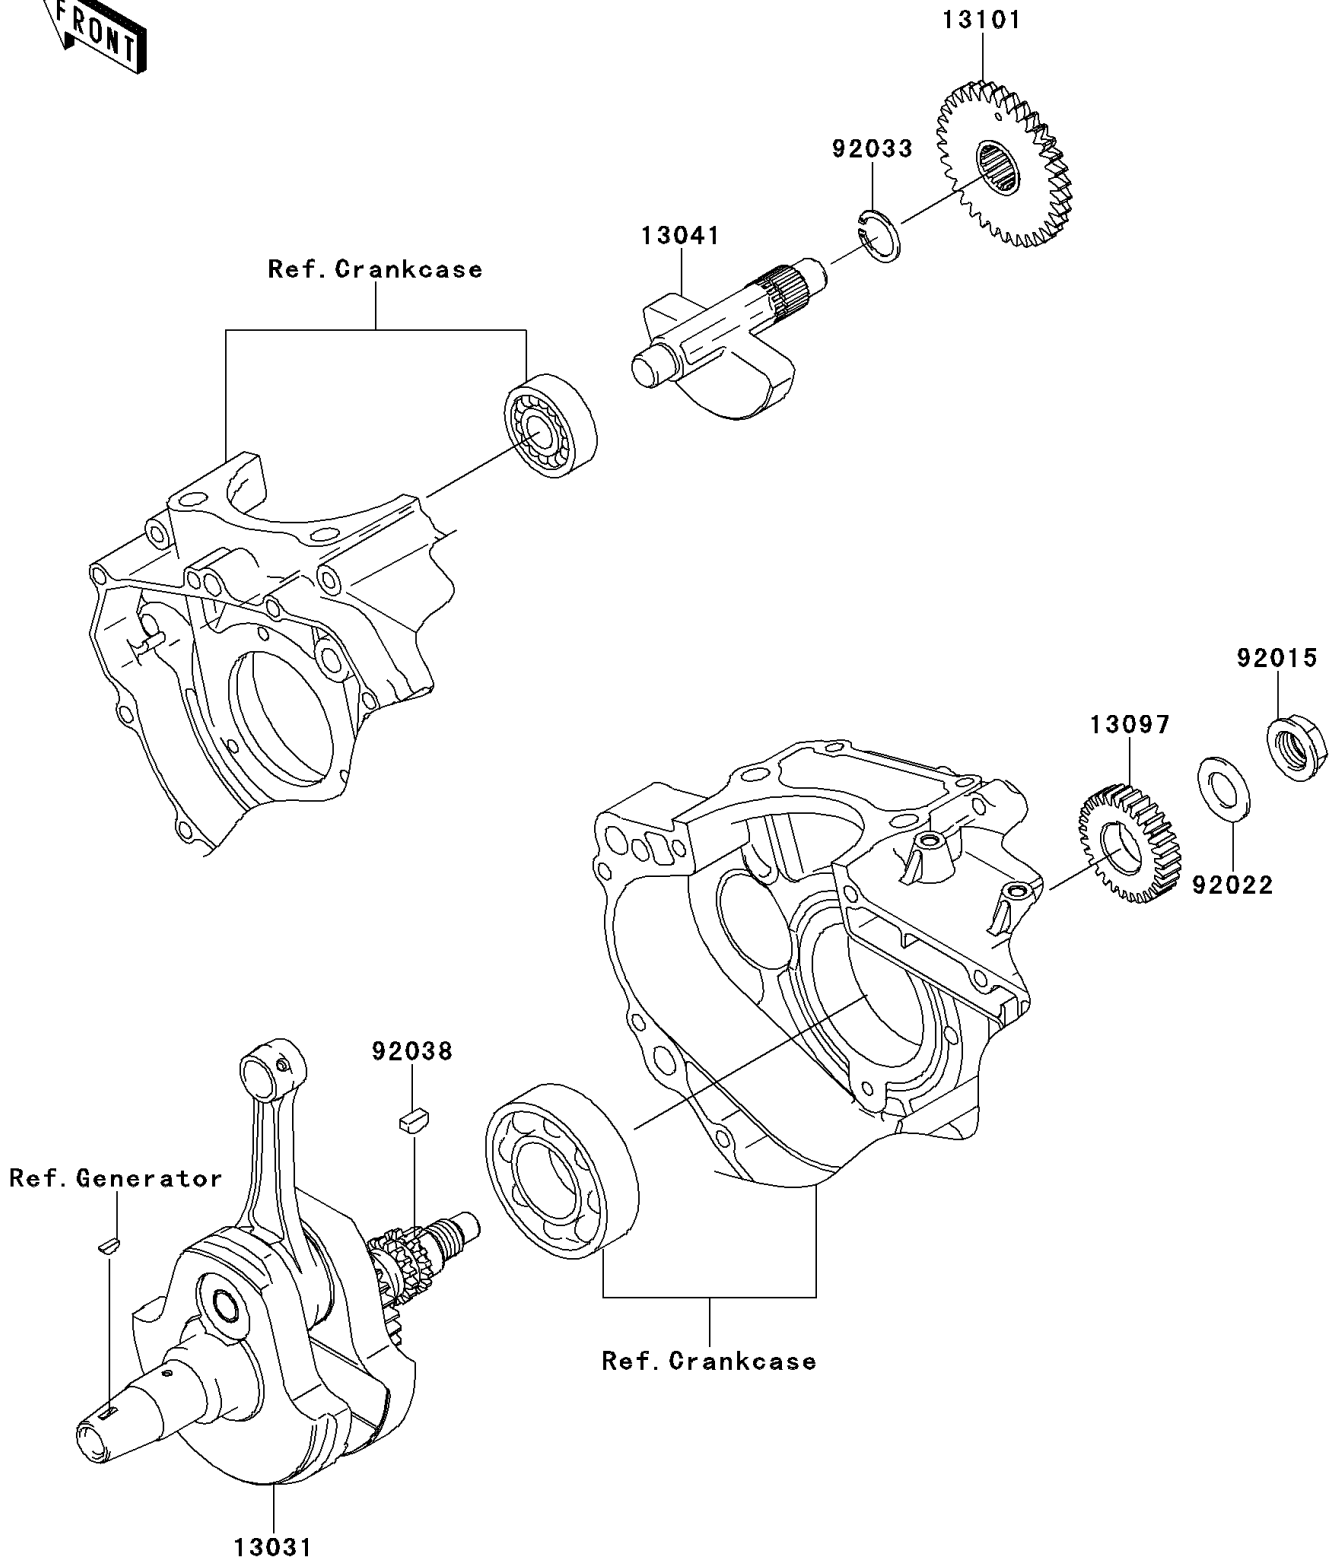

2010 KLX[®] 250SF

PARTS DIAGRAM

Crankshaft

E1321

2010 KLX[®] 250SF

PARTS LIST

Crankshaft

ITEM NAME	PART NUMBER	QUANTITY
CRANKSHAFT-COMP (Ref # 13031)	13031-0103	1
BALANCER (Ref # 13041)	13041-0001	1
GEAR-PRIMARY SPUR,30T (Ref # 13097)	13097-0087	1
GEAR-ASSY,BALANCER (Ref # 13101)	13101-1253	1
NUT,16MM (Ref # 92015)	92015-1581	1
WASHER,16.3X29X1.75 (Ref # 92022)	92022-1356	1
RING-SNAP,18MM (Ref # 92033)	92033-029	1
KEY (Ref # 92038)	92038-1057	1