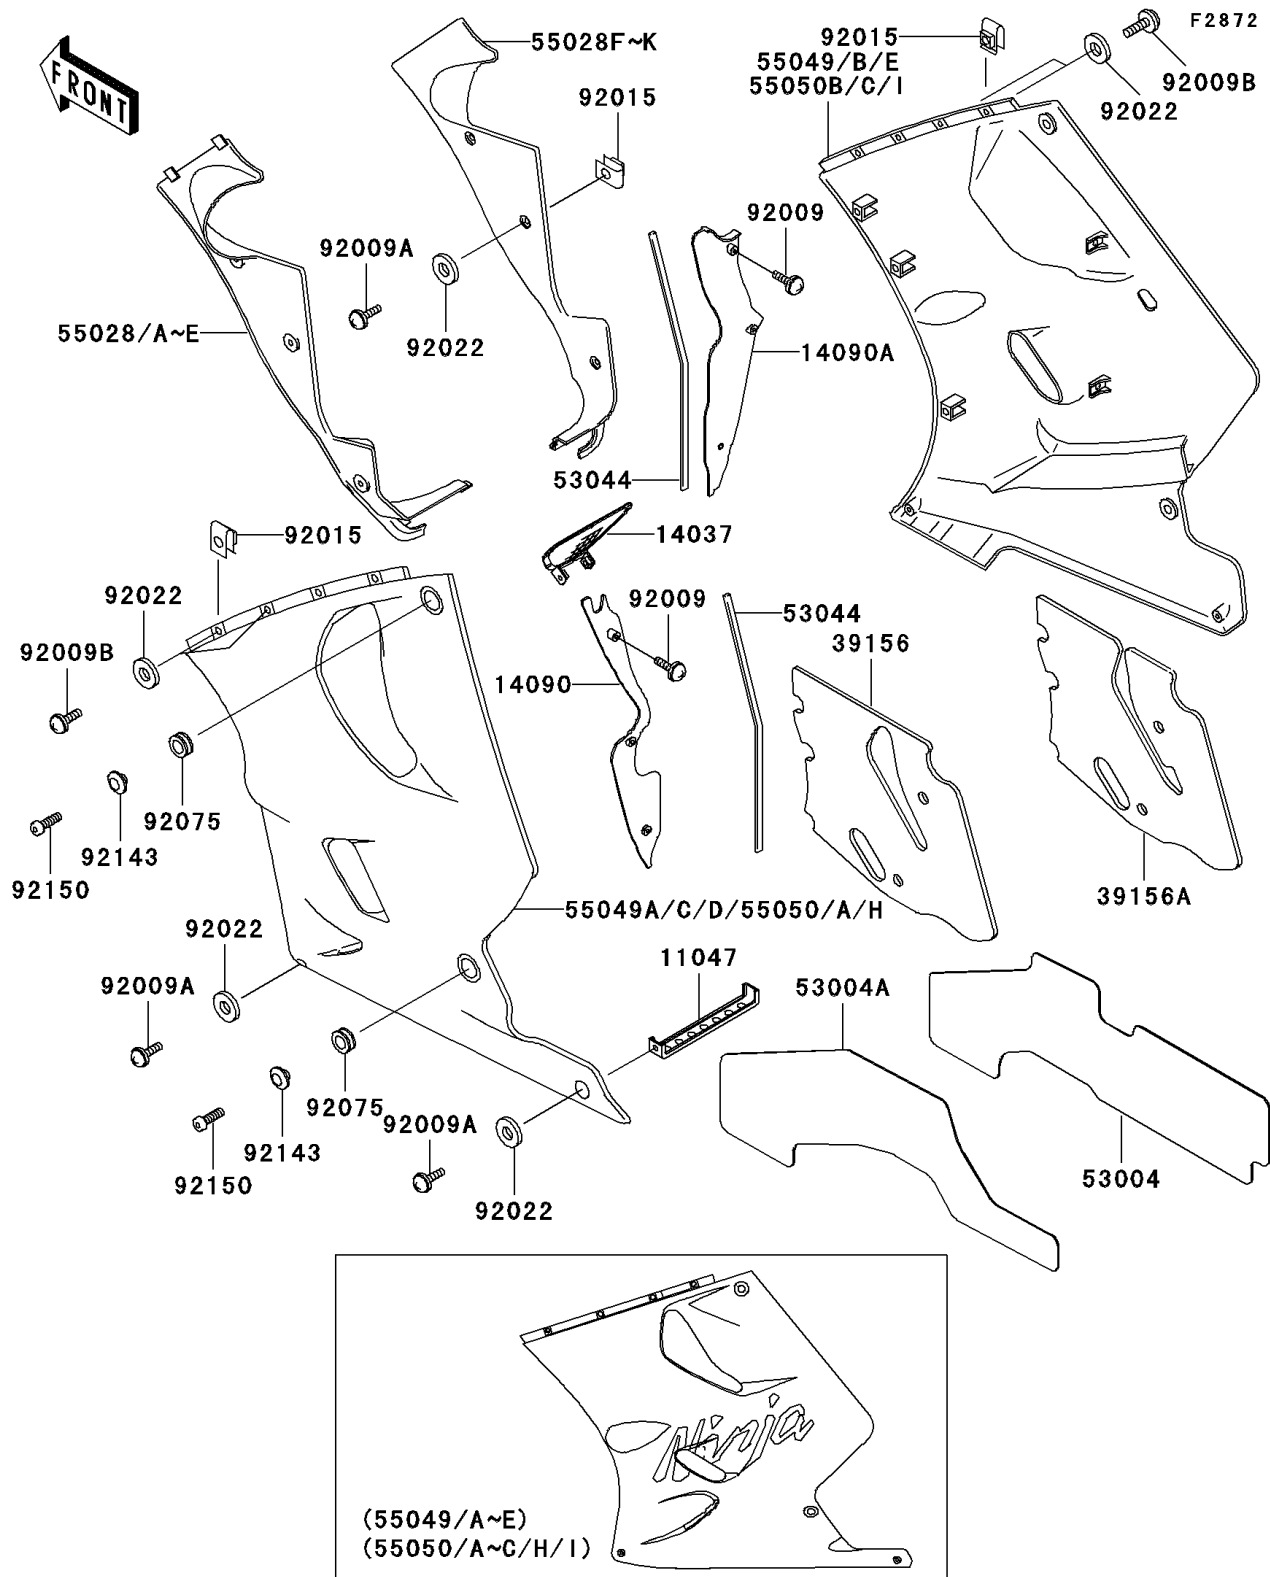

1997 Ninja® ZX™-11

PARTS DIAGRAM

Cowling Lower

1997 Ninja® ZX™ -11

PARTS LIST

Cowling Lowers

ITEM NAME

PART NUMBER

QUANTITY
