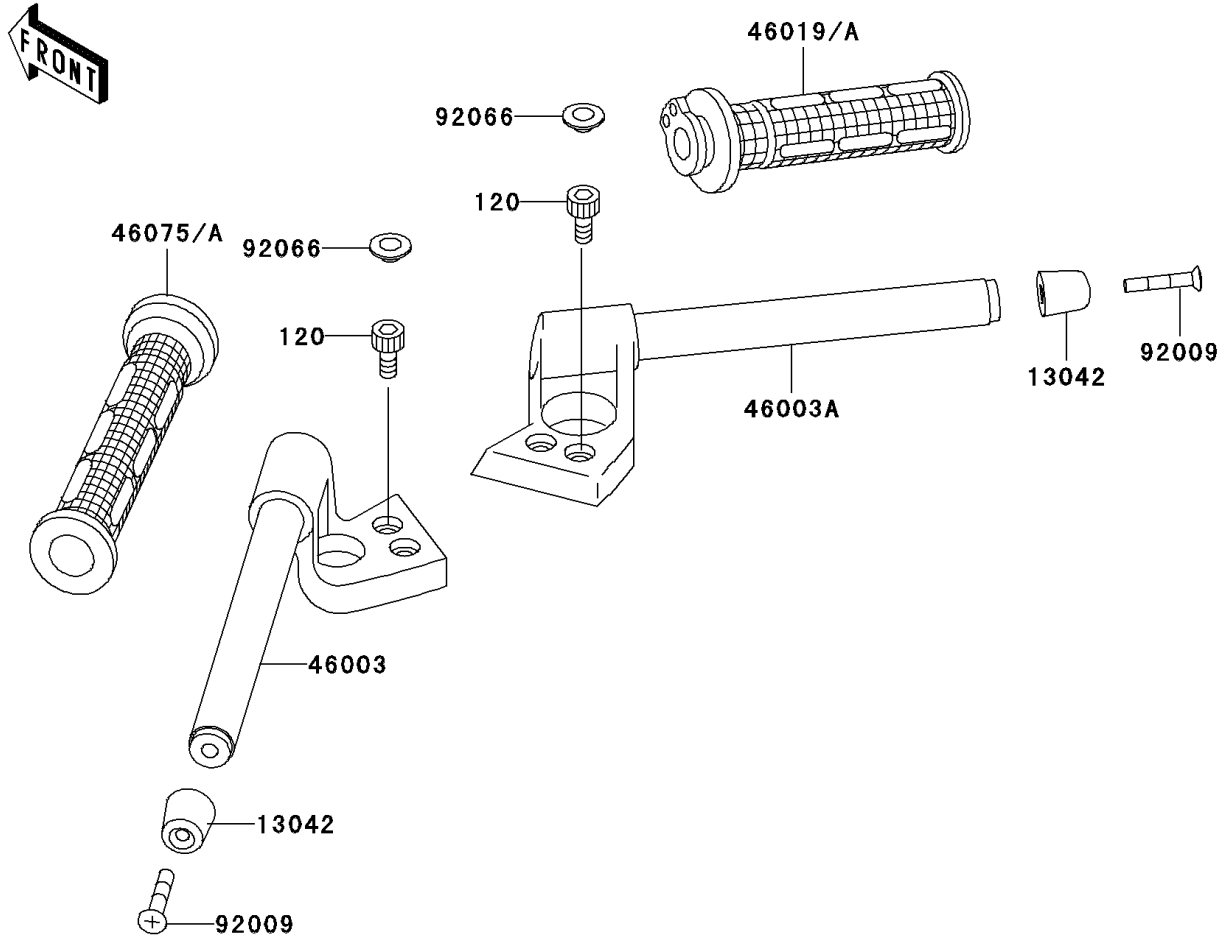

1997 Ninja® ZX™-11

PARTS DIAGRAM

Handlebar

F2310

1997 Ninja® ZX™ -11

PARTS LIST

Handlebar

ITEM NAME

PART NUMBER

QUANTITY
