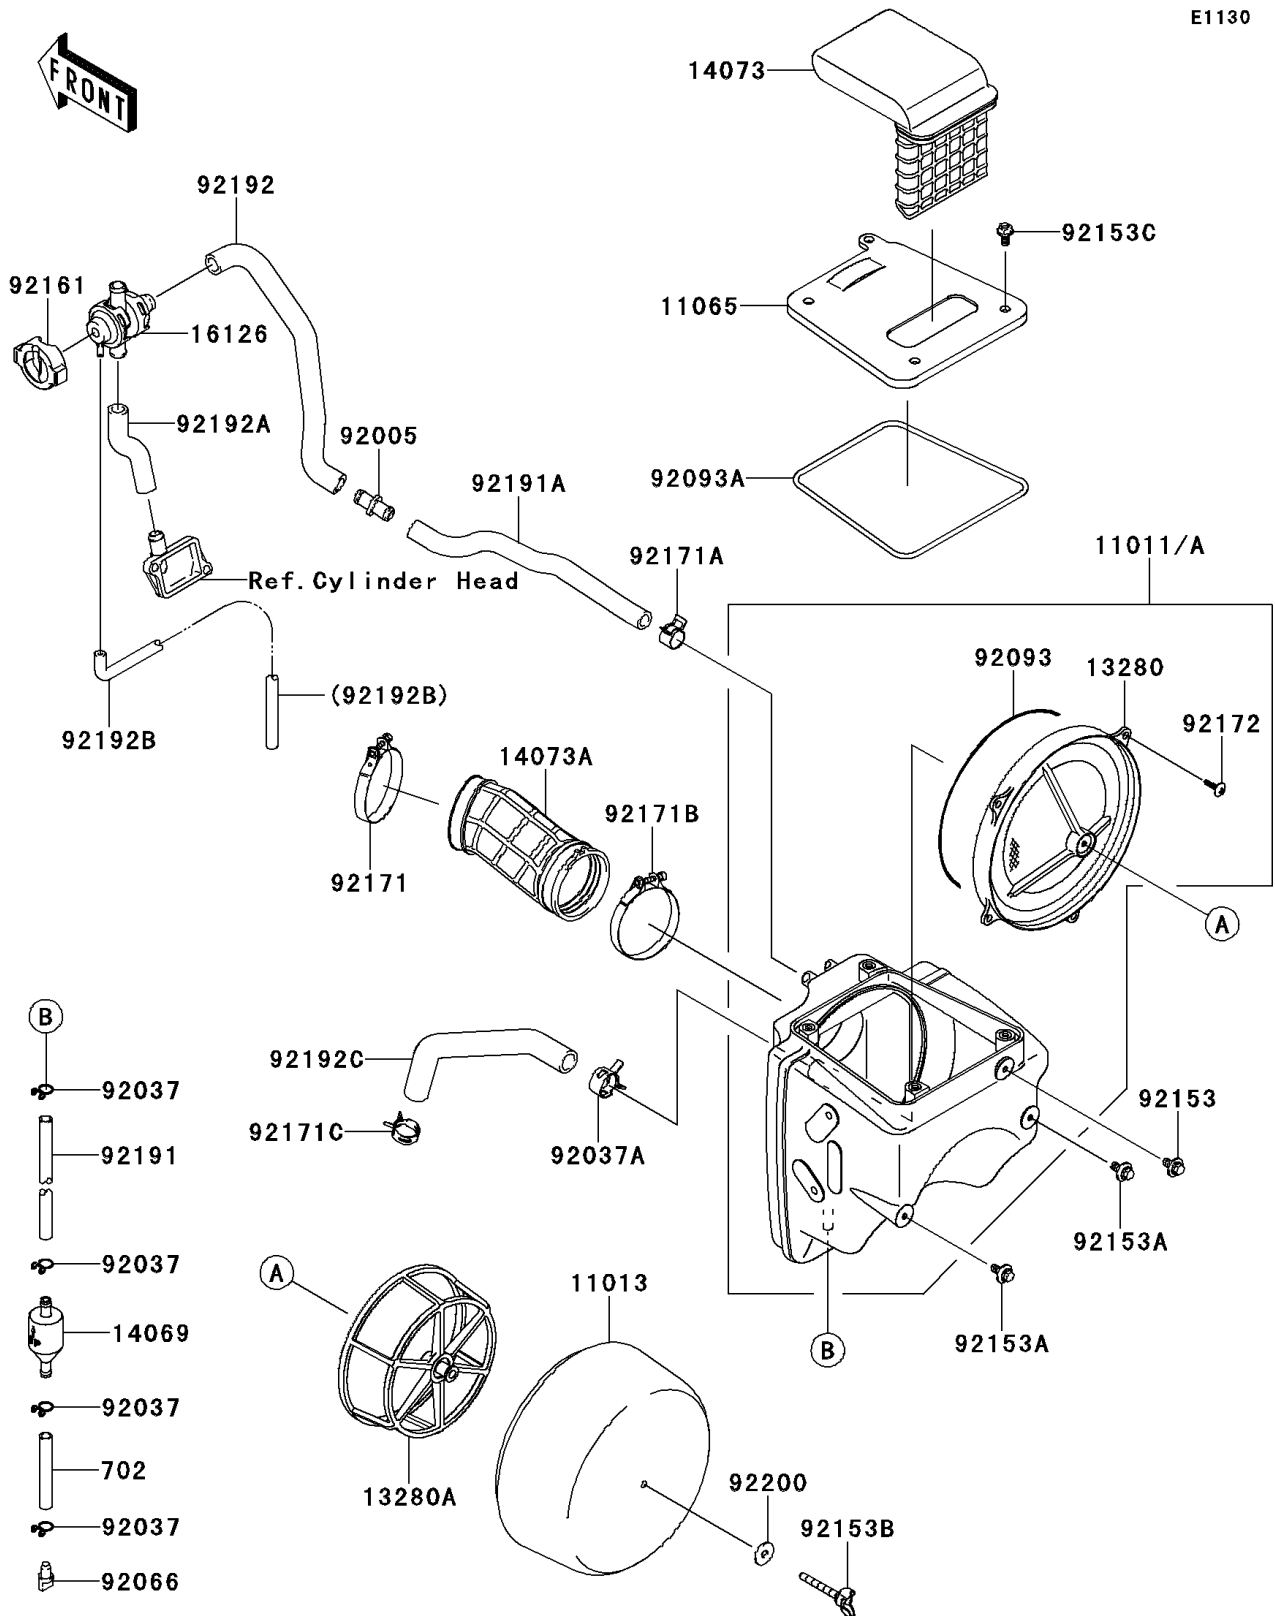

2010 KLX[®] 250SF

PARTS DIAGRAM

Air Cleaner

E1130

2010 KLX[®] 250SF

PARTS LIST

Air Cleaner

ITEM NAME	PART NUMBER	QUANTITY
TUBE-RUBBER,7X10X70 (Ref # 702)	702A0770	1
ELEMENT-AIR FILTER (Ref # 11013)	11013-0030	1
CAP,AIR FILTER (Ref # 11065)	11065-0232	1
HOLDER (Ref # 13280)	13280-0252	1
HOLDER (Ref # 13280A)	13280-0263	1
BREATHER (Ref # 14069)	14069-1051	1
DUCT,INTAKE (Ref # 14073)	14073-0185	1
DUCT,AIR FILTER (Ref # 14073A)	14073-1790	1
VALVE,AIR SWITING (Ref # 16126)	16126-0032	1
FITTING (Ref # 92005)	92005-1379	1
CLAMP,TUBE (Ref # 92037)	92037-147	4
CLAMP (Ref # 92037A)	92037-1860	1
PLUG,DRAIN (Ref # 92066)	92066-1211	1
SEAL,3X520 (Ref # 92093)	92093-0101	1
SEAL,4X535 (Ref # 92093A)	92093-0102	1
BOLT,6X12 (Ref # 92153)	92153-0503	1
BOLT,FLANGED,6X14 (Ref # 92153A)	92153-0936	2
BOLT,WING,6X45 (Ref # 92153B)	92153-1921	1
BOLT,FLANGED,6X12 (Ref # 92153C)	92153-1922	4
DAMPER (Ref # 92161)	92161-0482	1
CLAMP (Ref # 92171)	92171-0643	1
CLAMP (Ref # 92171A)	92171-1441	1
CLAMP,62MM (Ref # 92171B)	92171-1687	1
CLAMP (Ref # 92171C)	92171-1890	1
SCREW,5X14 (Ref # 92172)	92172-0324	4
TUBE,7X10X300 (Ref # 92191)	92191-1556	1
TUBE,AIR SWITCH-AIR FILTER (Ref # 92191A)	92191-1663	1
TUBE,ASV-FITTING (Ref # 92192)	92192-0555	1
TUBE,ASV-HEAD (Ref # 92192A)	92192-0556	1

2010 KLX[®] 250SF

PARTS LIST

Air Cleaner

ITEM NAME	PART NUMBER	QUANTITY
TUBE,ASV-CARBURETOR (Ref # 92192B)	92192-0557	1
TUBE,BREATHER (Ref # 92192C)	92192-0594	1
WASHER,6.5X20X1.6 (Ref # 92200)	92200-0411	1
CASE-AIR FILTER (Ref # 11011)	11011-0096	1
CASE-AIR FILTER (Ref # 11011A)	11011-0097	1