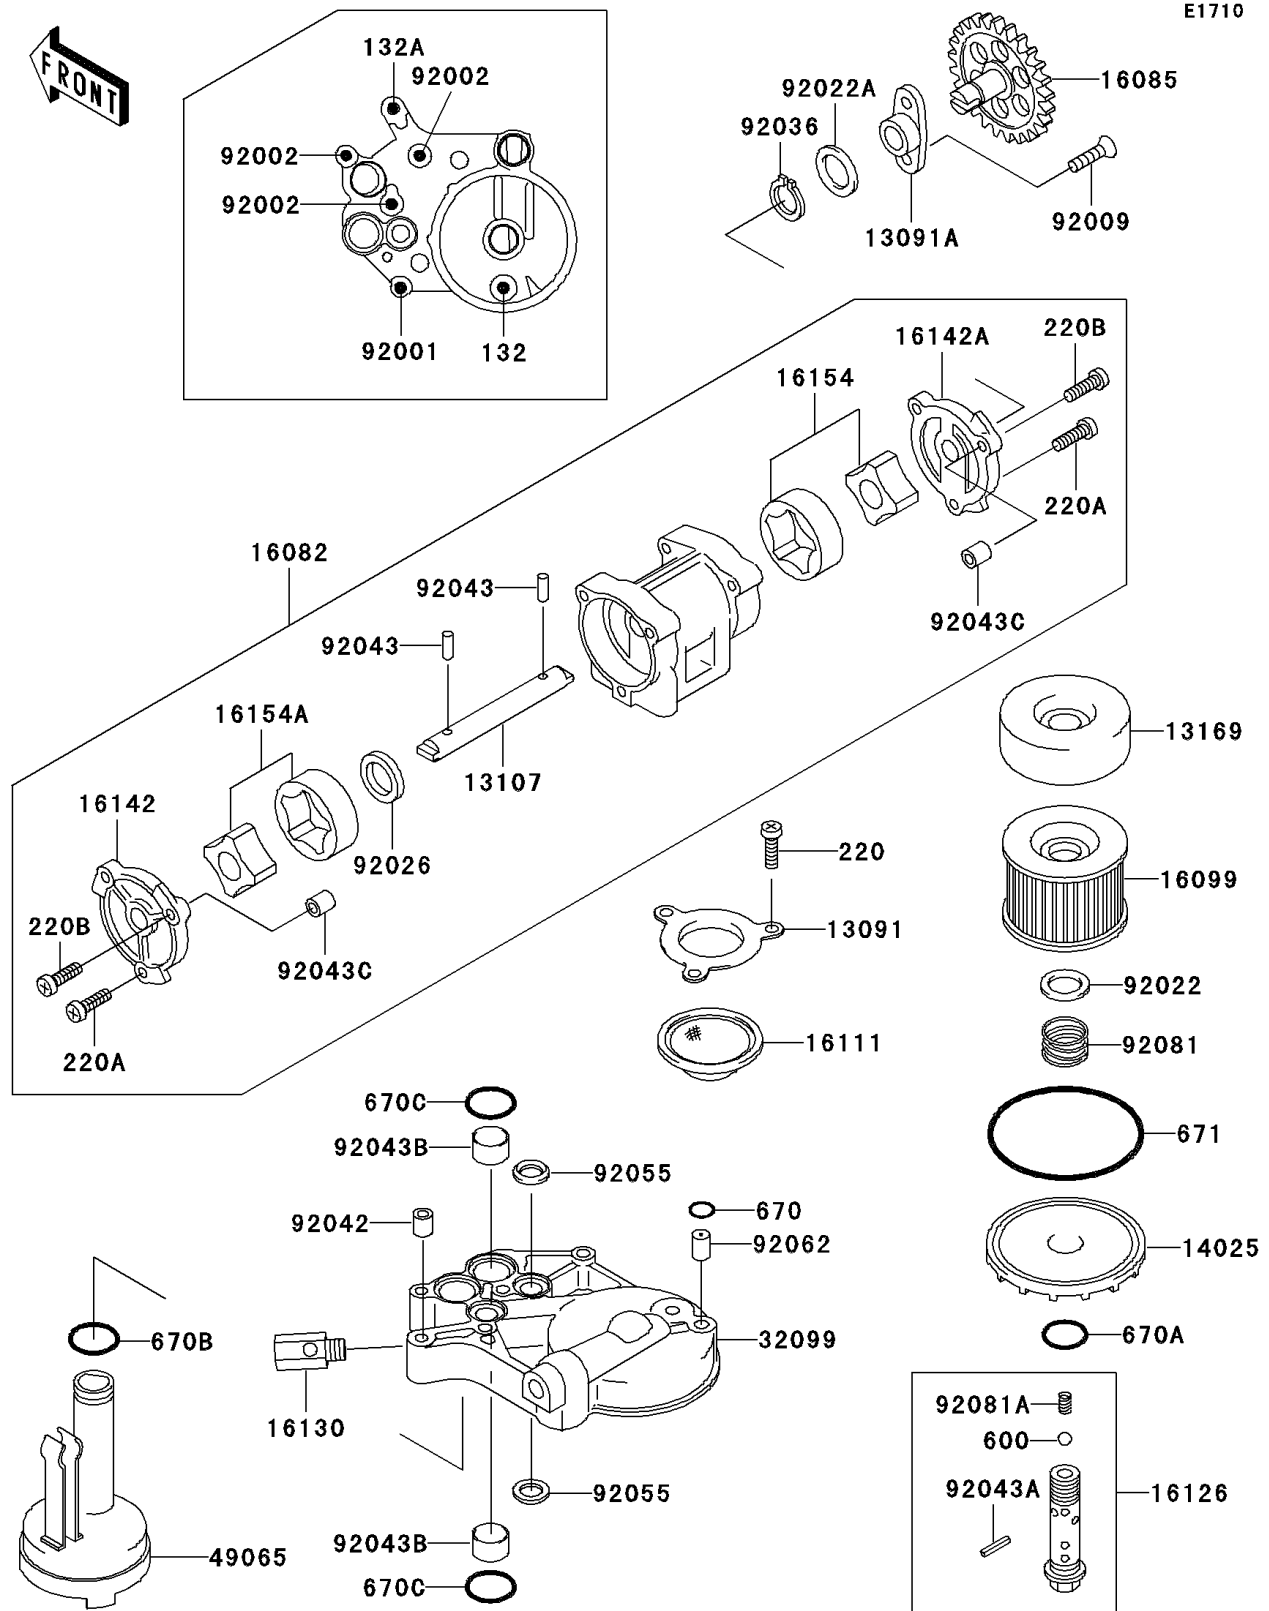

1997 Ninja® ZX™-11

PARTS DIAGRAM

Oil Pump/Oil Filter