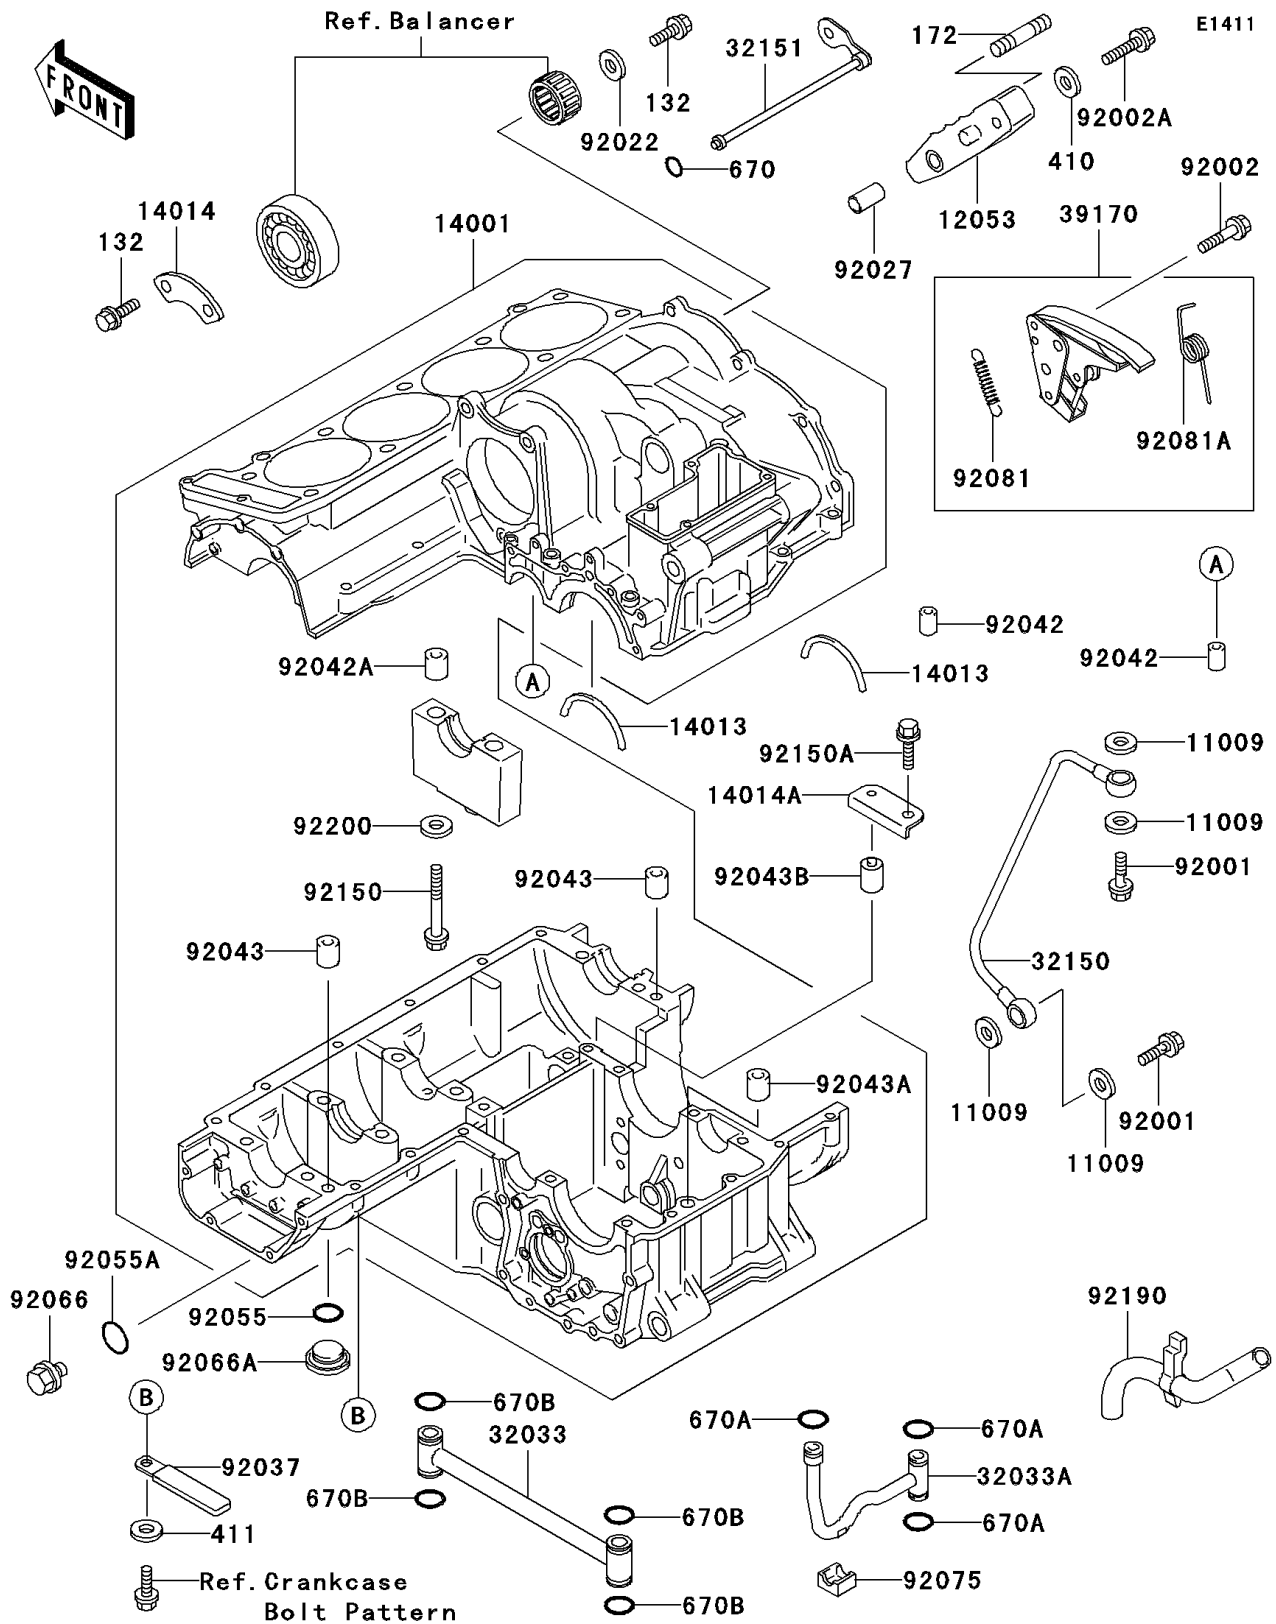

1997 Ninja® ZX™-11

PARTS DIAGRAM

Crankcase

Kawasaki

Let the Good Times Roll®

1997 Ninja® ZX™ -11

PARTS LIST

Crankcase

ITEM NAME

PART NUMBER

QUANTITY
