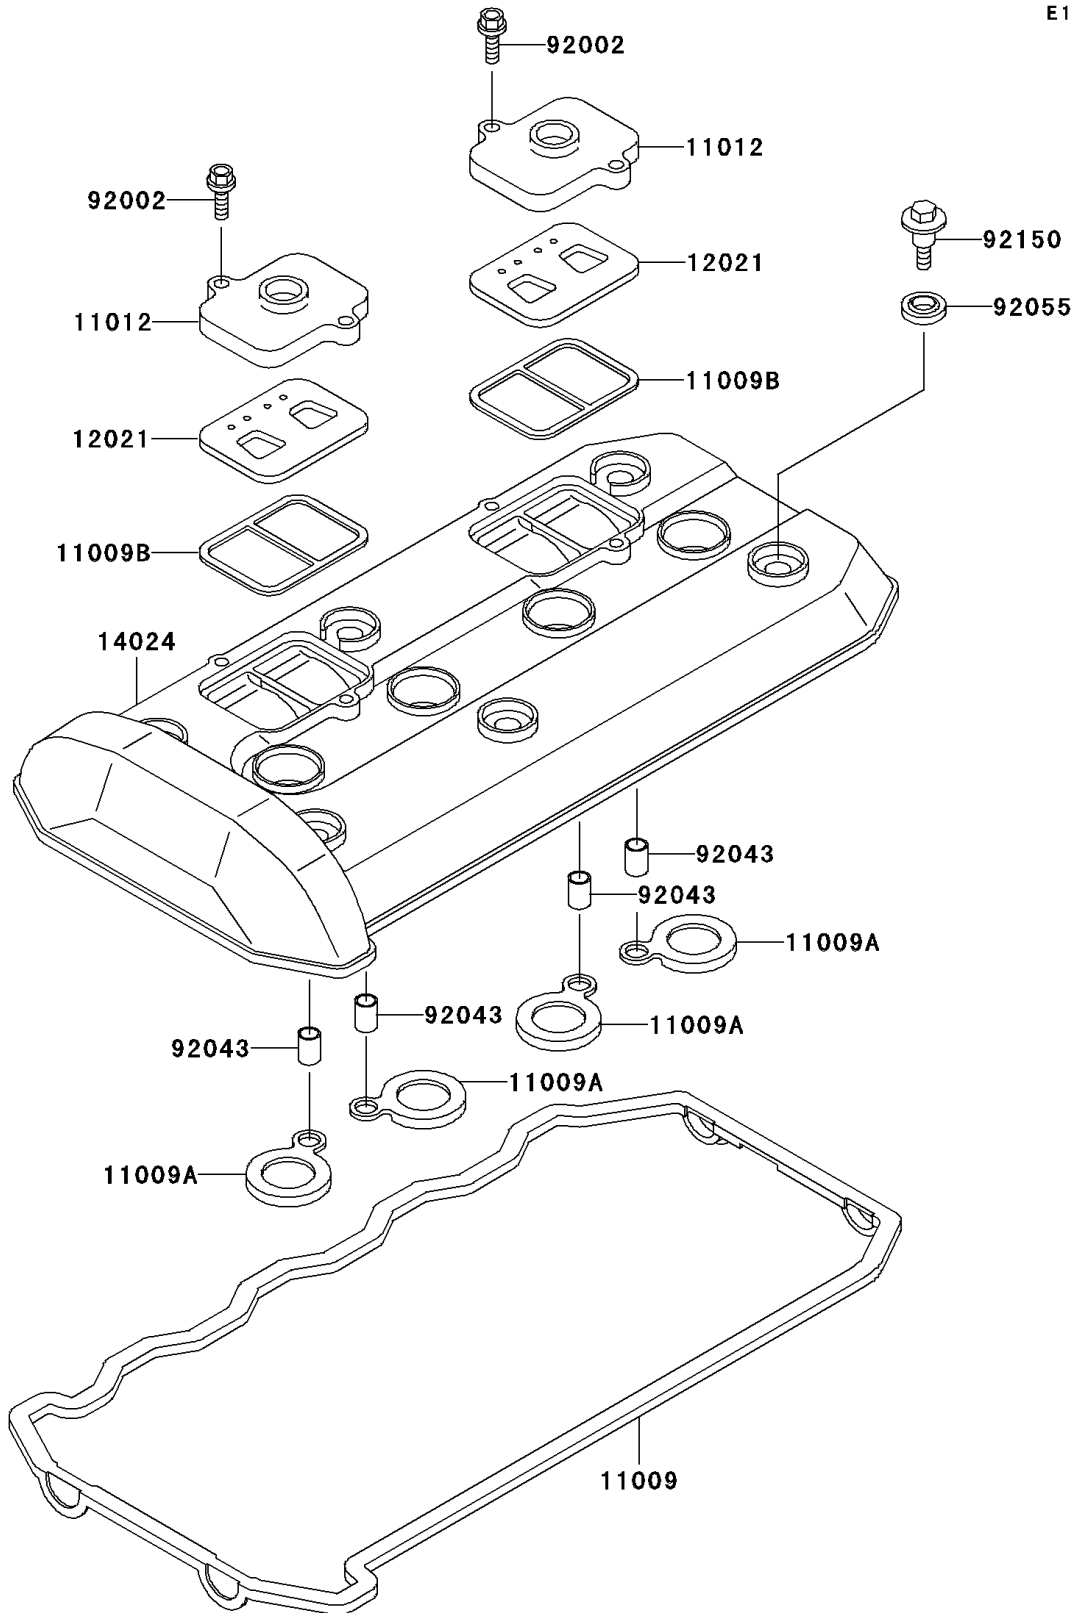

1997 Ninja® ZX™-11

PARTS DIAGRAM

Cylinder Head Cover

E1112

1997 Ninja® ZX™ -11

PARTS LIST

Cylinder Head Cover

ITEM NAME

PART NUMBER

QUANTITY
