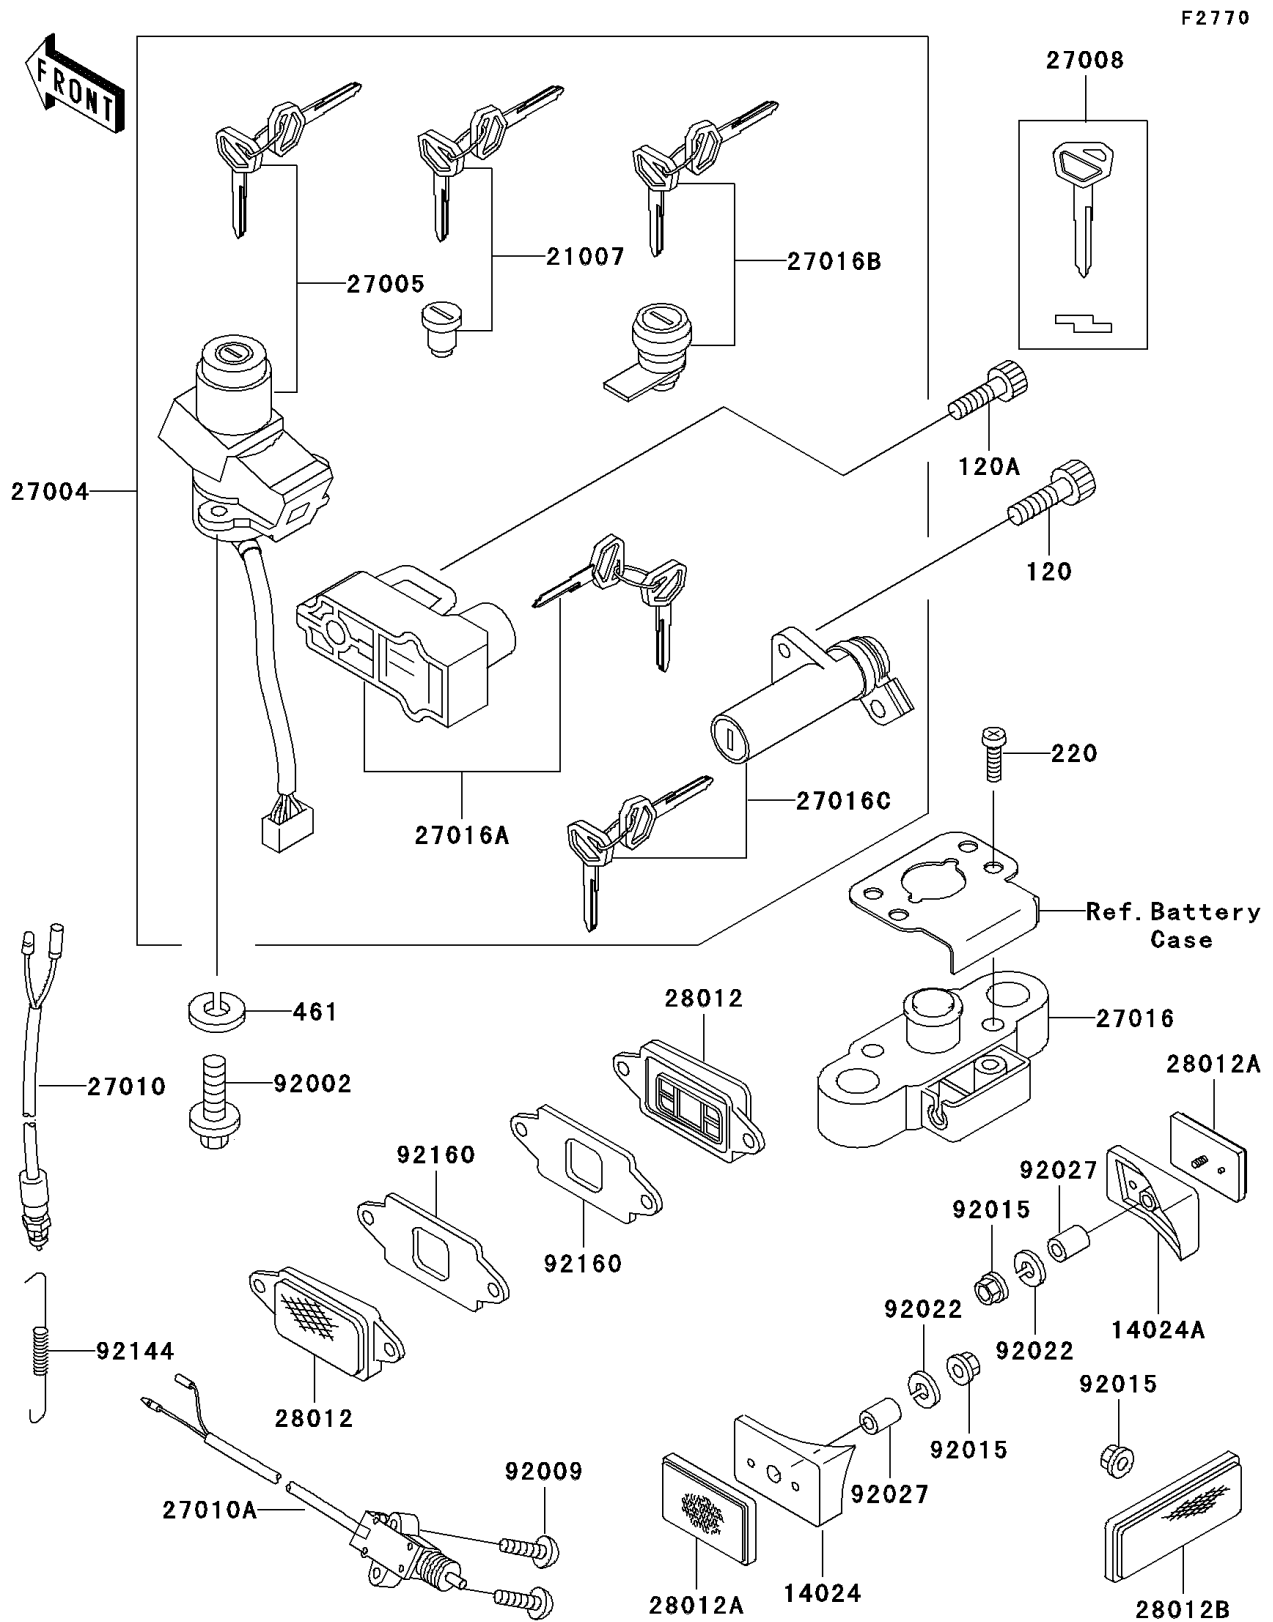

1993 Ninja® ZX™-11

PARTS DIAGRAM

Ignition Switch/Locks/Reflectors